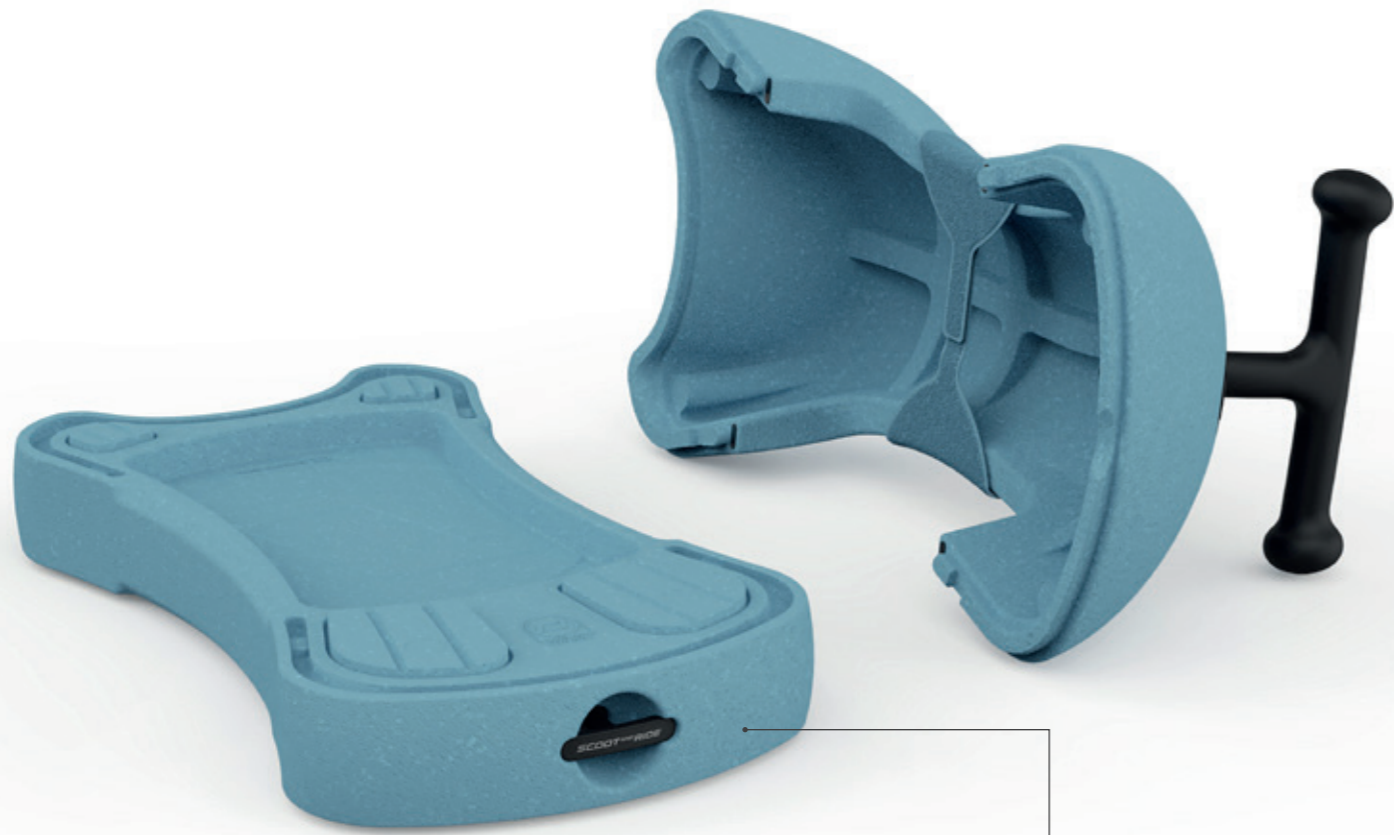

BPA free

recyclable

PVC free

sturdy & durable

# I'm made of shock absorbing body material.

That makes me soft and safe but strong at the same time.  
Good for your baby and your furniture. ;-)

## I have a transforming plate.

You can switch from Baby Walker with gliding pads to Ride-on mode with wheels, suitable for each development stage of your baby.

# My First

<b>Agegroup</b>	6 month +
<b>Bodyheight</b>	62cm / 24,4" starting
<b>Maximum Load</b>	20kgs / 44lbs
<b>Wheels</b>	2* 360° front caster wheels 38 mm / no residue 2* rear wheels 38 mm / no residue
<b>Materials</b>	BPA free, PVC-free, eco-friendly, recyclable, sturdy & durable material
<b>Standards</b>	CE, EN71, ASTM F963
<b>Weight</b>	0,84kgs / 1,85lbs
<b>Special features</b>	3 in 1 Baby-walker, Ride-on, Caster Board lightweight floor & furniture friendly shock absorbing body material build-in storage