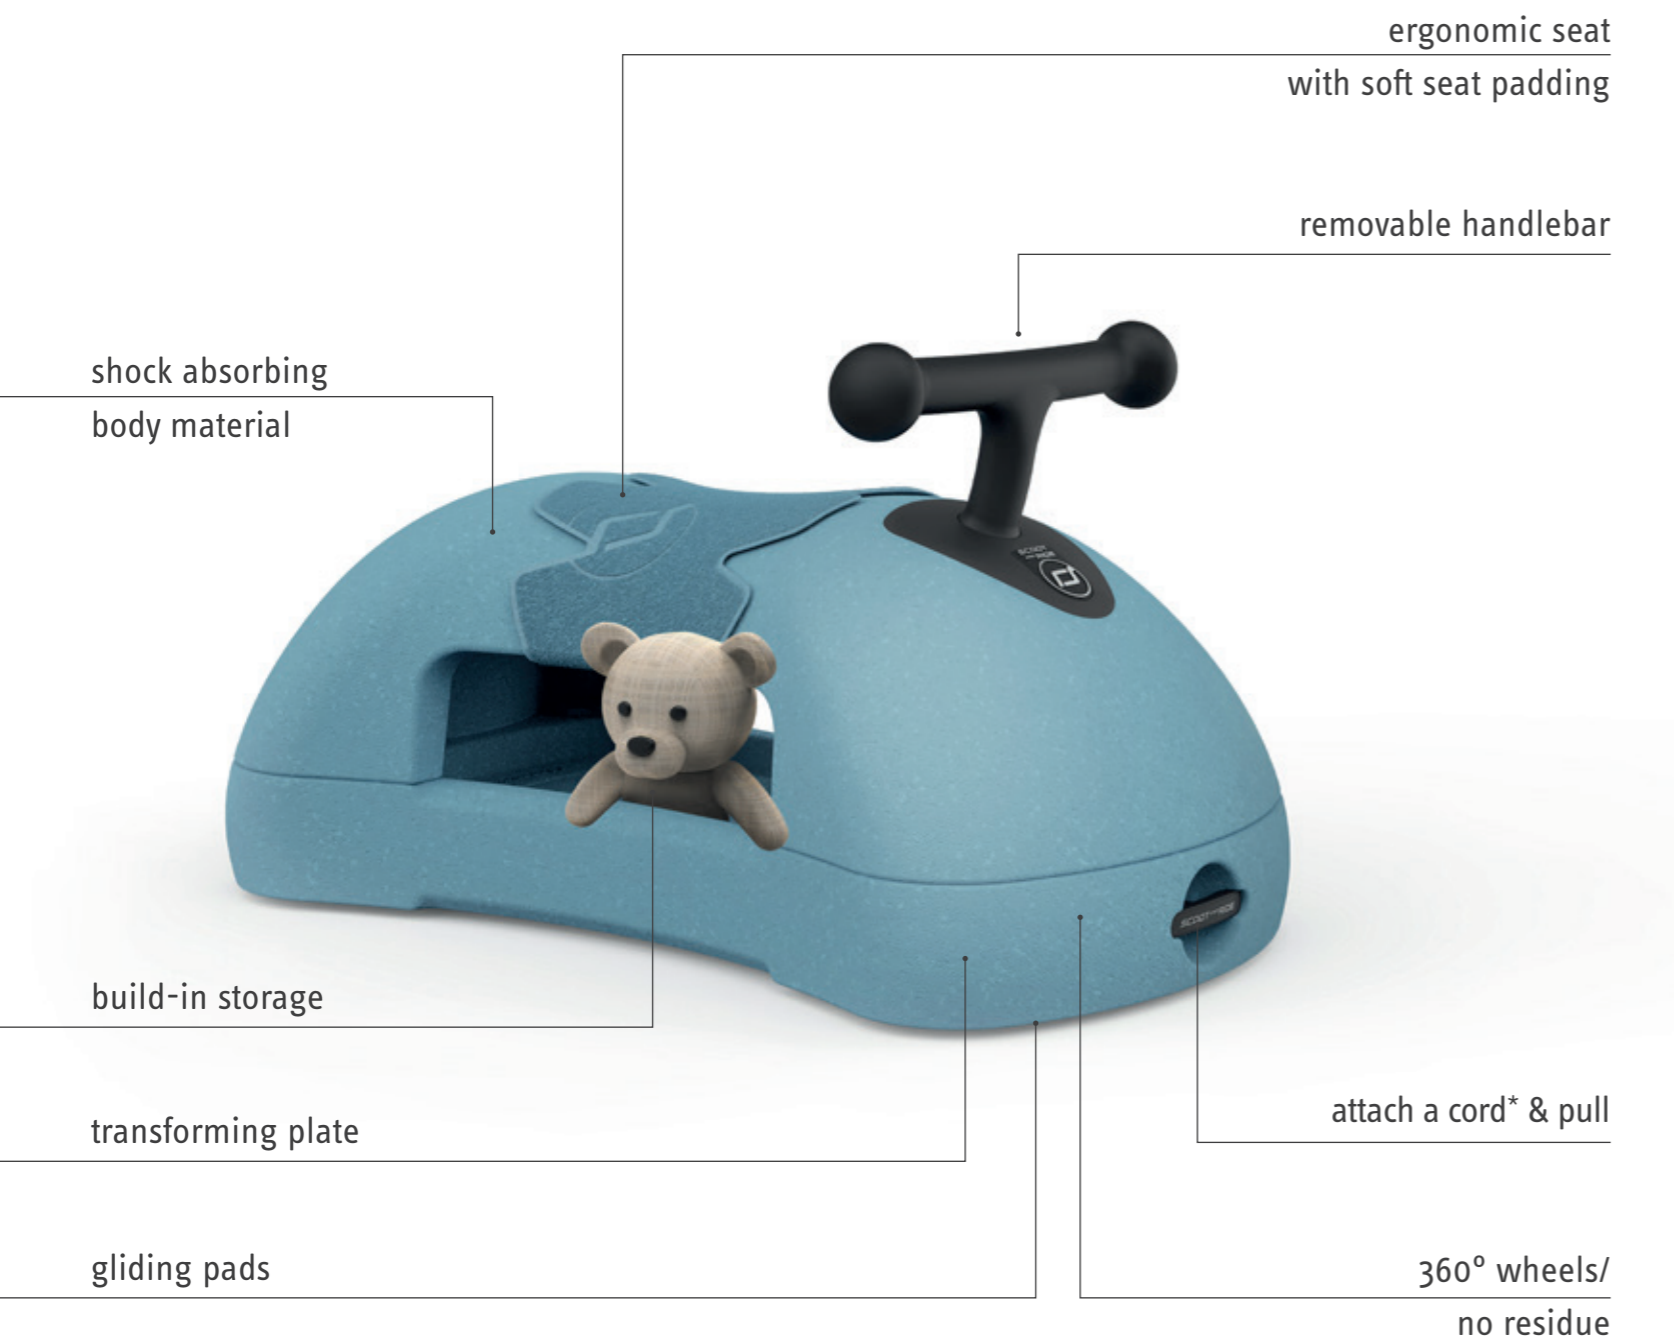

## I have a transforming plate.

You can switch from Baby Walker with gliding pads to Ride-on mode with wheels, suitable for each development stage of your baby.

# I'm a 3in1

**Baby Walker**  
learn to stand up

**Ride-on**  
explore mobility

**Caster Board**  
improve your balance and have fun

**Let`s go into detail.**

# My First

<b>Agegroup</b>	6 month +
<b>Bodyheight</b>	62cm / 24,4" starting
<b>Maximum Load</b>	20kgs / 44lbs
<b>Wheels</b>	2* 360° front caster wheels 38 mm / no residue 2* rear wheels 38 mm / no residue
<b>Materials</b>	BPA free, PVC-free, eco-friendly, recyclable, sturdy & durable material
<b>Standards</b>	CE, EN71, ASTM F963
<b>Weight</b>	0,84kgs / 1,85lbs
<b>Special features</b>	3 in 1 Baby-walker, Ride-on, Caster Board lightweight floor & furniture friendly shock absorbing body material build-in storage