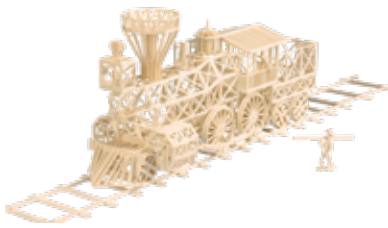

MADE IN / FAIT AU
CANADA

MATCHITECTURE®

WOODEN MICROBEAM CONSTRUCTION KITS / ENSEMBLE DE CONSTRUCTION DE MICROMADRIERS EN BOIS

Seven available titles of the large kits contain 1800 - 2700 microbeams, assembly board, acetate sheet, clips, microbeams, microbeam cutter, wood glue, pliers, plans and instructions.

**MATCH6613
GOLD RUSH TRAIN
1800 PCS**

C.P.: 4
UPC: 061404066139
COMPLETED STRUCTURE: 21 X 6 X 9"
AGE: 14+