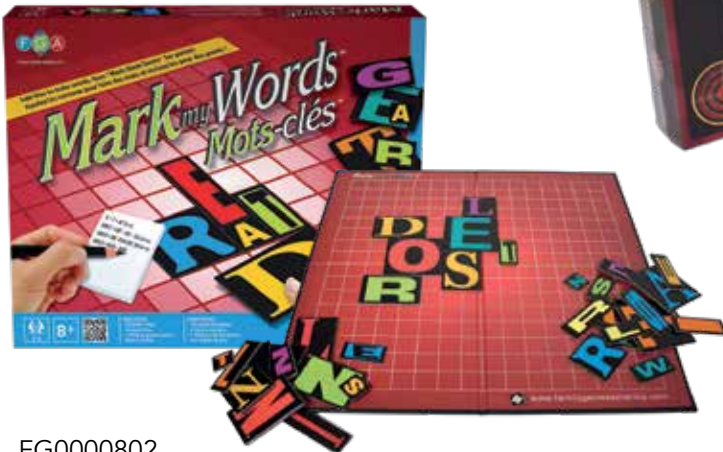

FG0000607
CATHEDRAL™ CLASSIC

A classic since its inception in 1978, victory goes to the landowner who positions more of their buildings within the walls and blocks their opponents' pieces.

C.P.: 3
 UPC: 086453006073
 SIZE: 11 X 11 X 3.5"
 AGE: 8+ • PLAYERS: 2

FG0000648
MAGNETIC DARTS™
THE ORIGINAL

Two-sided mat for safe indoor play.

C.P.: 6
 UPC: 086453006486
 MAT SIZE: 16.75 X 19.5 X 1.5"
 BOX SIZE: 17 X 11 X 2.25"
 AGE: 8+ • PLAYERS: 1+

FG0000802
MARK MY WORDS™