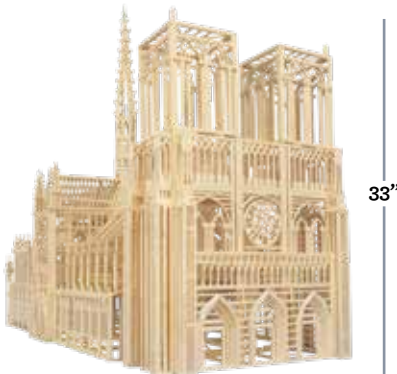

MATCH6631 LONDON BRIDGE 5000 PCS

C.P.: 2
UPC: 061404066313
COMPLETED STRUCTURE: 72 X 12 X 18"
AGE: 14+

MATCH6630 MISSISSIPPI RIVER BOAT 4500 PCS

C.P.: 2
UPC : 061404066306
COMPLETED STRUCTURE: 29.5 X 10 X 13"
AGE: 14+