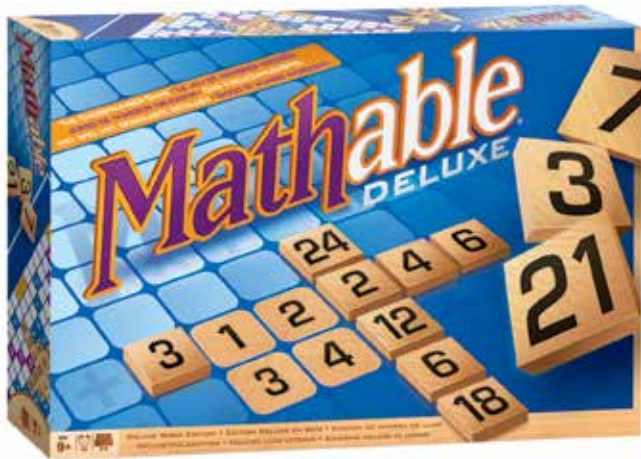

6" bags - 108 double-sided cards

C.P.: 24
UPC: 086453707697
OPEN DISPLAY SIZE: 12.5 X 8.5 X 9"
BOX SIZE: 12.5 X 5.75 X 9"
AGE: 6+

Keep your eyes open and your mind alert when searching for articles to match your Eye Spy travel card images.

FG000770D
**ARE WE THERE YET? TRAVEL
CARD GAME - DISPLAY 12**

4.75" bags - 108 double-sided cards

C.P.: 12
UPC: 086453707703
SIZE: 10.5 X 3.5 X 11IN.
AGE: 6+

Mathable®

FG0005001
MATHABLE® DELUXE

C.P.: 6
UPC: 086453050014
SIZE: 13.25 X 9.25 X 2.07"
AGE: 9+ • PLAYERS: 2 - 4