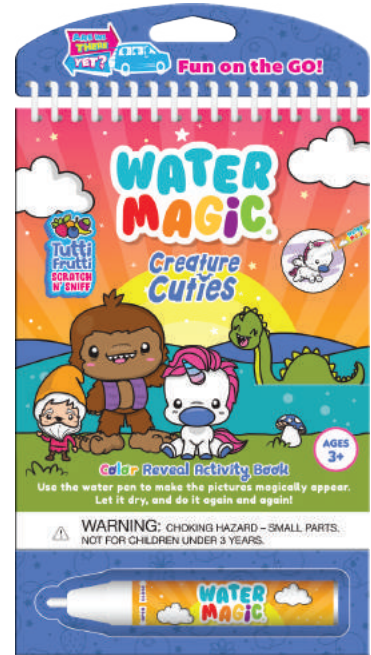

CREATURE CUTIES TUTTI FRUTTI

WM2008 | MOQ: 5
UPC: 692046986884