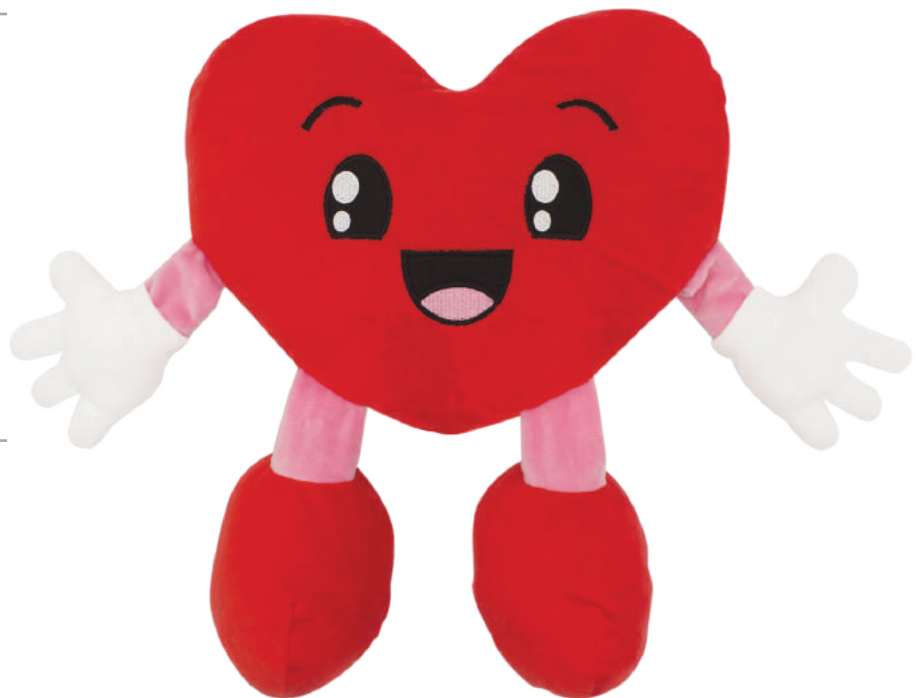

## Sweetheart Scented Heart Plush

### STRAWBERRY

- Velboa material for superior softness
- Plush is sealed in a bag for ultimate freshness
- W 9" x H 10" x D 8.5"  
(W 22.9 cm x H 25.4 cm x D 21.6 cm)

VP3001 | MOQ: 6

UPC: 692046984712

H 10" (25.4 cm)