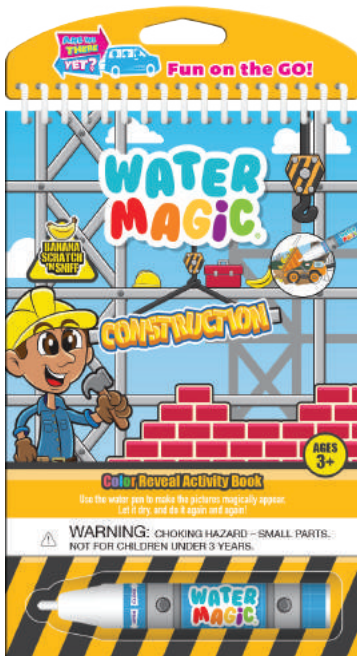

CONSTRUCTION
BANANA
WM3000 | MOQ: 5
UPC: 692046951356