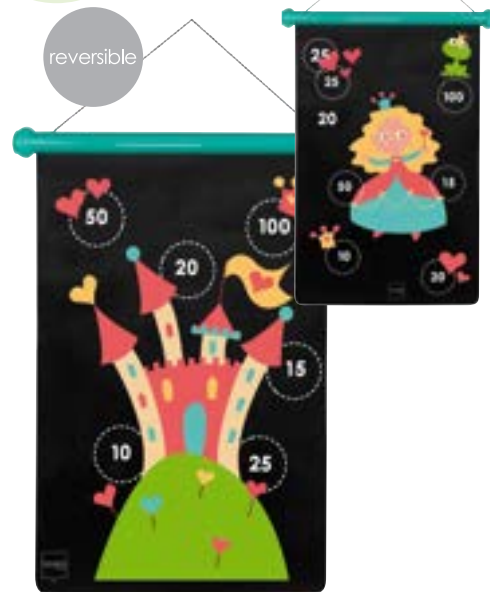

Easy hanging system

reversible

WITH
GLITTER

Magnetic Darts Unicorn

Art. 6182039
21.5 x 14 in
Box: 16 x ø 3 in

5 414561 820390

x3 x3

reversible