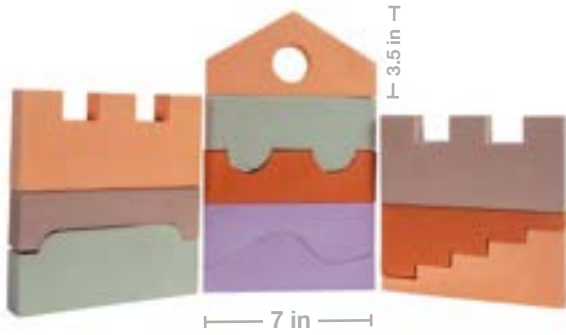

5087771
TURTLE & BABY 1+
20.5 x 8 x 6 in

BALANCE
BOUNCE
TURN
SURF

5087974
BABY TURTLES 1+
8.5 x 6.5 x 2.5 in

5087773
STARFISH 2+
20 x 19 x 3 in

5087772
DOLPHIN 1+
23.5 x 10 x 7 in

PUZZLE BLOCKS

Build the most unique towers, castles and constructions.
Let your imagination run wild!