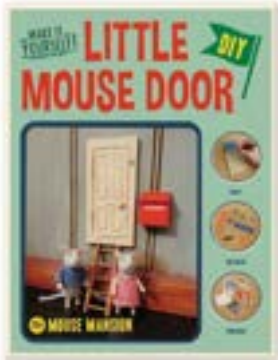

5240008
DIE CUTS CLASSROOM

8 721046 900070

5220043
DIY PRINTS DELUXE SET
ALL IN 1

8 720828 124451

You can also paint and decorate it!

5202015
DIY FURNITURE:
LITTLE MOUSE DOOR

8 719689 908805

MINIS