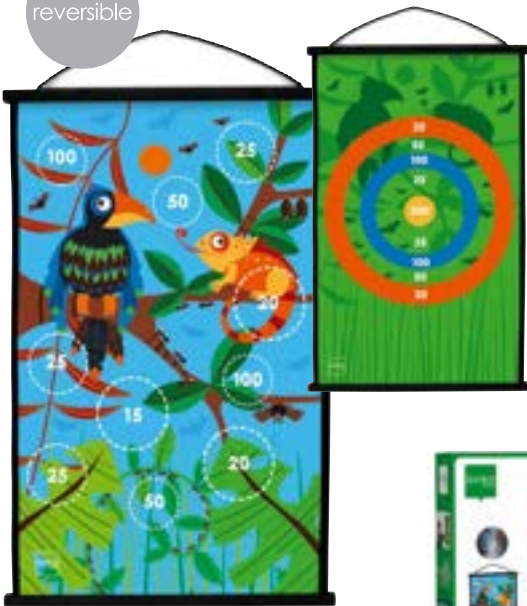

START TO DART

3+ **6** pcs.

Darts Set Blue / Orange
Art. 6182105
ø 1.5 x 6 in

5 414561 821052

For indoor and outdoor use

reversible

Start To Dart Toucan Jungle

Art. 6182053
23 x 15 in
Box: 16 x 7.5 x 2.5 in