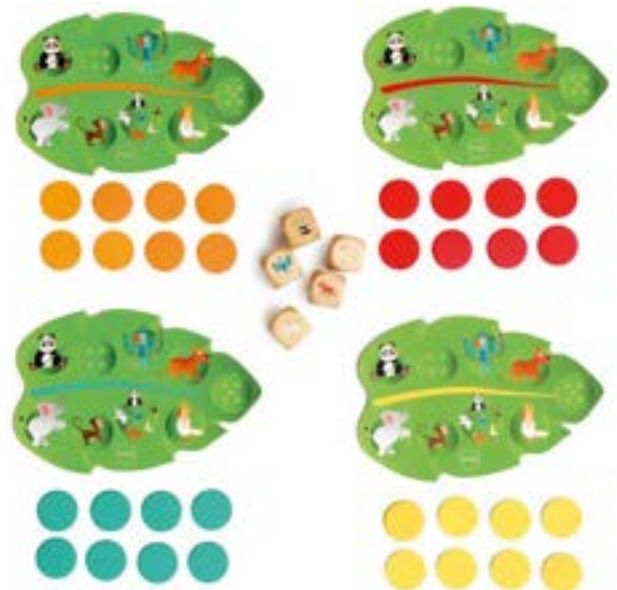

Jungle Yam

Art. 6182204
7 x 4.5 in
Box: 10 x 9.5 x 2.5 in

5 414561 822042

ECO Recycled cardboard + Soy Based Ink

Roll 5 dice to complete your board's challenges. Throw the same jungle animal with all the dice to win these 'Yams'!