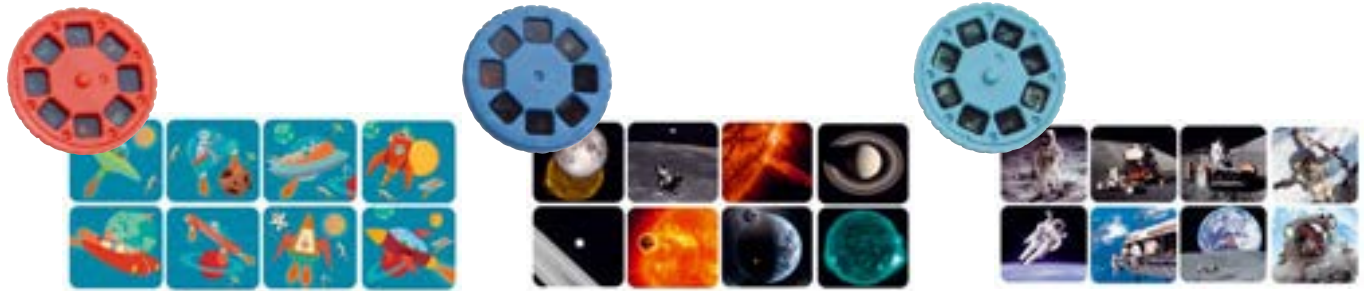

Projector Light Space

Art. 6182326
Ø 1.5 x 4.5 in
Box: 2 x 6.5 x 2 in

contains 3 interchangeable discs, each with 8 pictures