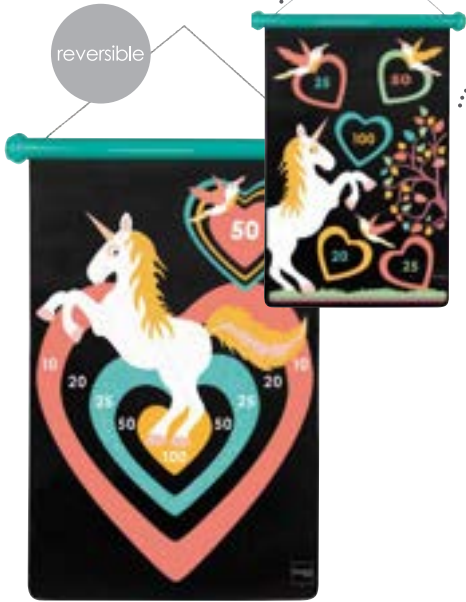

MAGNETIC
DART
GAMES

Large

5+

Easy hanging system

reversible

WITH
GLITTER

Magnetic Darts Unicorn

Art. 6182039
21.5 x 14 in
Box: 16 x ø 3 in

5 414561 820390

x3 x3

reversible