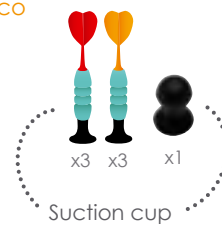

5 414561 820536

reversible

Start To Dart Mexico

Art. 6182058
23 x 15 in
Box: 16 x 7.5 x 2.5 in

5 414561 820581

Darts Set
 Art. 6182101
 ø 1 x 3.5 in

5 414561 821014

Darts Set
 Art. 6182102
 ø 1 x 3.5 in