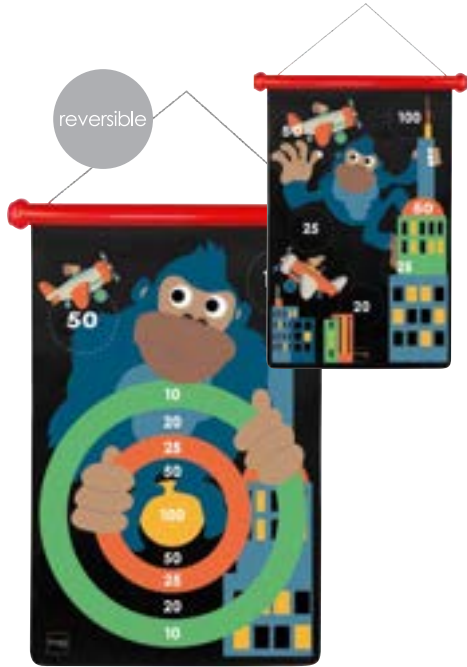

Magnetic Darts Princess

Art. 6182010
21.5 x 14 in
Box: 16 x ø 3 in

5 414561 820109

x3 x3

reversible

Magnetic Darts Monkeytown

Art. 6182040
21.5 x 14 in
Box: 16 x ø 3 in

5 414561 820406