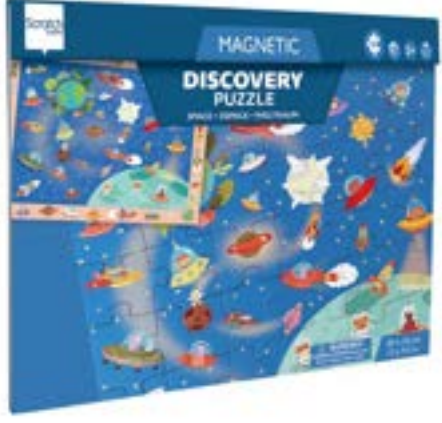

MAGNETIC DISCOVERY PUZZLE

Discovery Puzzle Dino
Art. 6181231
Closed: 9.5 x 12 in
Open: 21 x 12 in