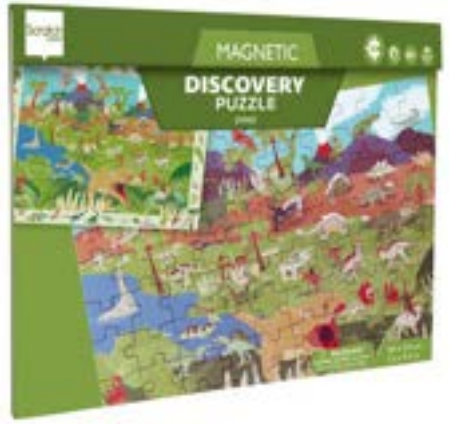

MAGNETIC DISCOVERY PUZZLE

Discovery Puzzle Dino
Art. 6181231
Closed: 9.5 x 12 in
Open: 21 x 12 in