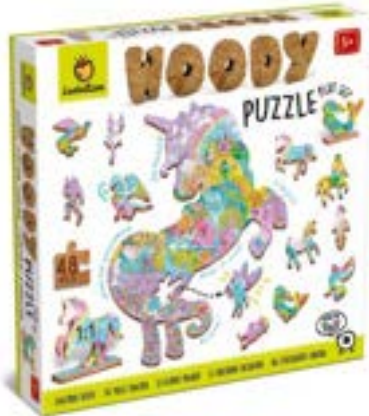

From
ITALY

Beautiful, colorful, high quality Ludattica wooden puzzles are designed and made in Italy. All Ludattica wooden puzzles have a special shape and an illustrated landscape. Puzzle the 24 / 48 pieces together and be amazed by the beautiful scenic landscapes in the shape of a unicorn, elephant, turtle, bear, penguin, chicken and T-rex. Be sure to discover the new 'Story Telling' puzzles Pinocchio and Little Red Riding Hood. Among the pieces that make up the puzzle there are 5 - 12 recognizable shapes to place using their stands for additional pretend play! The puzzles encourage logical thinking, visual-spatial intelligence and fine motor skills. For age 5+.

Puzzle: 10 x 13.5 in • Box: 10 x 10 x 1.5 in

8 057158 621269