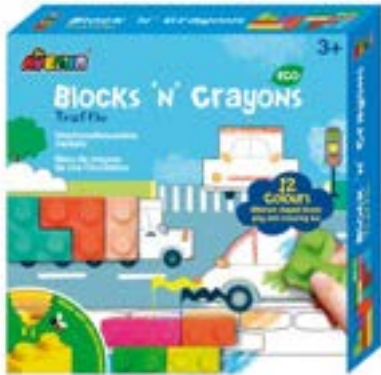

7336005

6 920773 360054

7336006

6 920773 360061

BLOCKS 'N' CRAYONS

Age: 3+

Build and colour with the crayon blocks. Made with natural beeswax. 12 wax crayons, 3 different shapes, 3 coloring pages.

7336013
TRAFFIC