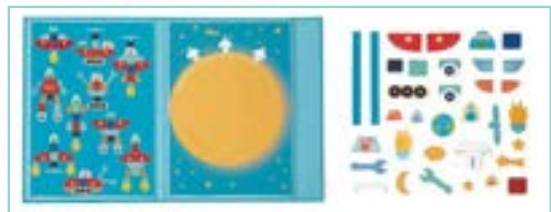

Try to recreate the 10 different spaceships you see on the left side of the book with the magnets. Use your own imagination to create many other combinations!