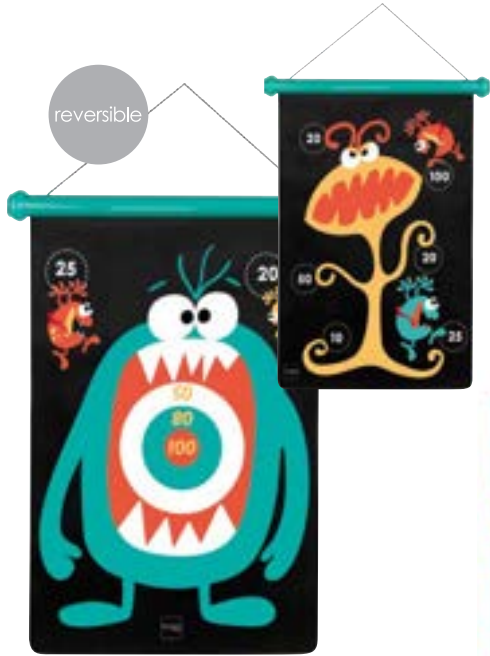

x3 x3

reversible

Magnetic Darts Pirates

Art. 6182041
21.5 x 14 in
Box: 16 x ø 3 in

5 414561 820413

x3 x3

Magnetic Darts Dino World

Art. 6182043
21.5 x 14 in
Box: 16 x ø 3 in

x3 x3

5 414561 820437

Magnetic Darts Jungle

Art. 6182021
21.5 x 14 in
Box: 16 x ø 3 in

x3 x3

5 414561 820215

Magnetic Darts Monsters

Art. 6182004
21.5 x 14 in
Box: 16 x ø 3 in

x3 x3

5 414561 820048

Magnetic Darts Crazy Monsters

Art. 6182044
21.5 x 14 in
Box: 16 x ø 3 in

x3 x3

5 414561 820444

For indoor and outdoor use

ACTIVE PLAY