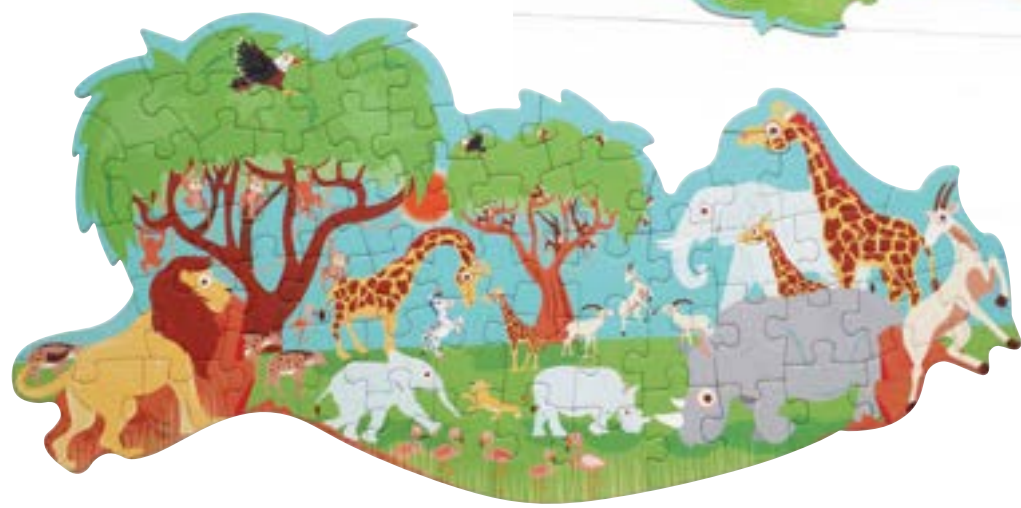

Card board 4+ 60 pcs. HANDMADE BOX

Contour Puzzle Whale

Art. 6181130
24.5 x 16.5 in
Box: 9 x 11 x 2.5 in

ECO FSC Cardboard & Paper + Soy Based Ink

Card board 4+ 60 pcs. HANDMADE BOX

Contour Puzzle Safari

Art. 6181147
23 x 11.5 in
Box: 10 x 11 x 2.5 in

ECO FSC Cardboard & Paper + Soy Based Ink