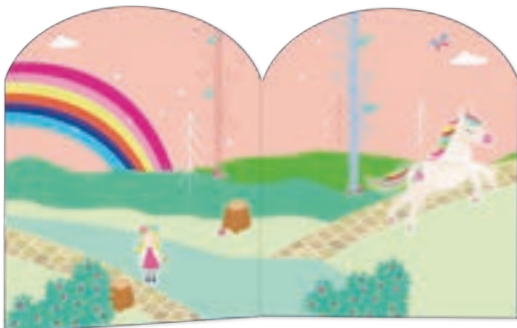

3+

COVER: 27.5 x 21.5 x 1cm / 10.9 x 8.5 x 0.3" PACK SIZE: 6

48P6037 ADVENTURE
STICK & PLAY

48P6036 RAINBOW FAIRY
STICK & PLAY

SHOP OUR FULL RANGE ONLINE!

46P6523 DEEP SEA
STICK & PLAY

46P6522 ENCHANTED
STICK & PLAY