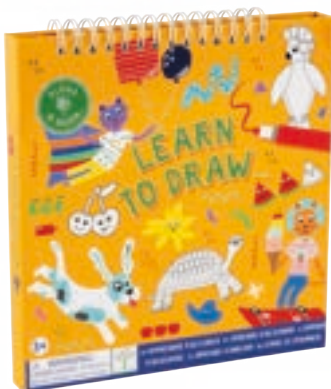

LEARN TO DRAW

Become a budding artist with our themed Learn to Draw activity. Open the book to reveal 8 thick glossy pages, 3 colour dry wipe pens with erasers and a draw and colour section to copy the image. With an empty page for you to make your own masterpiece!

COVER: 17.5 x 18.5 x 2cm / 7 x 7.4 x 0.85" PACK SIZE: 4

3+

SCAN ME!

48P6040 CONSTRUCTION
LEARN TO DRAW

5 055166 360401

48P6039 PETS
LEARN TO DRAW

5 055166 360395

46P6519 RAINBOW FAIRY
LEARN TO DRAW