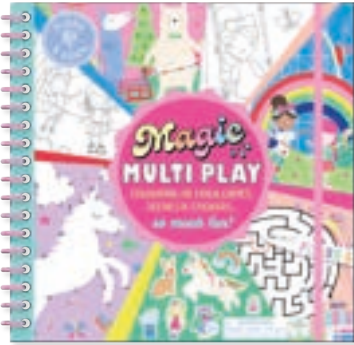

48P6032 ENCHANTED
STAMPER SET

48P6033 JUNGLE
STAMPER SET

48P6031 RAINBOW FAIRY
STAMPER SET

MAGIC MULTI PLAY

There really is so much fun to be had with our Magic Multi Play, jam packed with reusable activities. Inside the spiral bound book you'll find 8 pages to colour-in, 2 dot-to-dot pages, 2 maze activities, matching pairs, spot the difference, 2 pages of reusable stickers and 2 scenes to decorate! Fill the pen with water and play!

COVER: 23.5 x 23.8 x 1.5cm / 9.25 x 9.37 x 0.6" PACK SIZE: 6

Reusable Water Cards, Games & Stickers

48P6023 RAINBOW FAIRY

MAGIC MULTI PLAY

Magic

FLOSS & ROCK

FILL THE PEN WITH WATER

DOT-TO-DOT