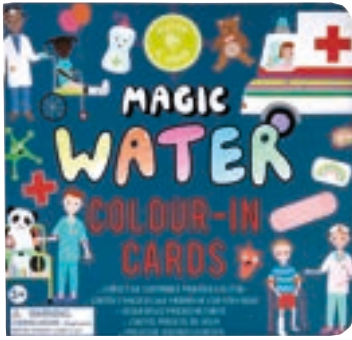

40P3604 RAINBOW FAIRY
WATER CARDS & PEN

39P3517 SPACE
WATER CARDS & PEN

38P3416 JUNGLE
WATER CARDS & PEN

41P3647 DINO
WATER CARDS & PEN

SHOP OUR FULL RANGE ONLINE!

44P6449 HAPPY HOSPITAL
WATER CARDS & PEN

*ONLY AVAILABLE IN US

38P3417 FAIRY UNICORN
WATER CARDS & PEN

38P3414 DEEP SEA
WATER CARDS & PEN

43P6383 ONE WORLD
WATER CARDS & PEN

*ONLY AVAILABLE IN UK

MAGIC WATER EASEL PAD

Simply fill the pen with water and colour in to see the designs magically appear and then disappear once dry. This portable pad is perfect for taking out and about (and you don't have to worry about any mess either!)