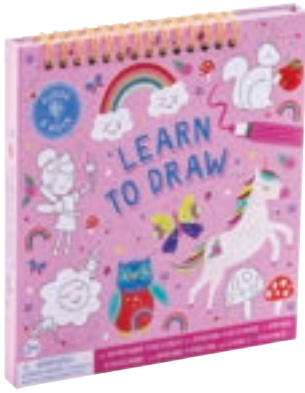

LEARN TO DRAW

Become a budding artist with our themed Learn to Draw activity. Open the book to reveal 8 thick glossy pages, 3 colour dry wipe pens with erasers and a draw and colour section to copy the image. With an empty page for you to make your own masterpiece!

COVER: 17.5 x 18.5 x 2cm / 7 x 7.4 x 0.85" PACK SIZE: 4

3+

SCAN ME!

48P6040 CONSTRUCTION
LEARN TO DRAW

5 055166 360401

48P6039 PETS
LEARN TO DRAW

5 055166 360395

46P6519 RAINBOW FAIRY
LEARN TO DRAW