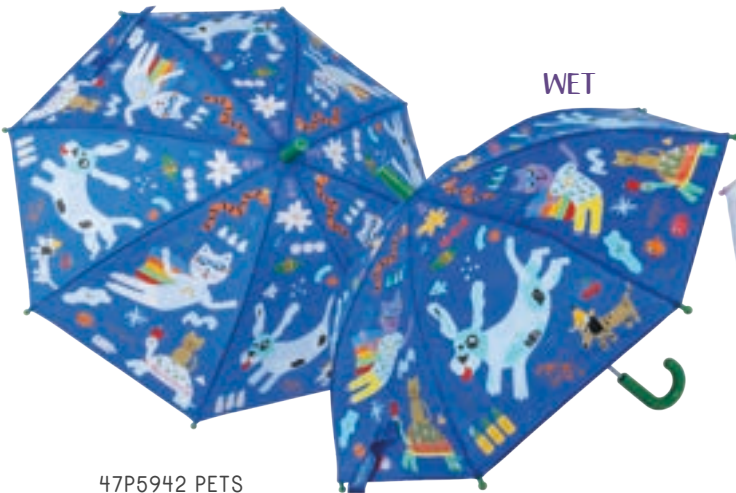

3+

SCAN ME!

UMBRELLA: 59 x 70cm / 23 x 27.5" PACK SIZE: 4

DRY

WET

47P5942 PETS
COLOUR CHANGING UMBRELLA

5 055166 359429

DRY