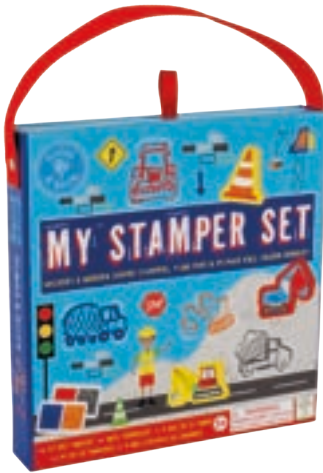

CREATIVE ART

MY STAMPER SET

So much fun with Stampers! Get creative with the Floss & Rock My Stamper Set. Make up scenes and tell stories using the 8 wooden fun shaped stamps, 4 coloured ink pads and 24 page full colour booklet, all kept neatly inside the pull out drawer within a handy carry case.

3+

COVER: 19.8 x 19.3 x 3.4cm / 7.79 x 7.59 x 1.33" PACK SIZE: 4

48P6034 CONSTRUCTION
STAMPER SET

5 055166 360340

SHOP OUR FULL RANGE ONLINE!

★ FEATURES ★

- ★ 8 WOODEN SHAPED STAMPS
- ★ 4 INK PADS
- ★ 24 PAGE FULL COLOUR BOOKLET
- ★ REUSABLE CARRY BOX WITH DRAWER AND CARRY HANDLE
- ★ ECO-FRIENDLY