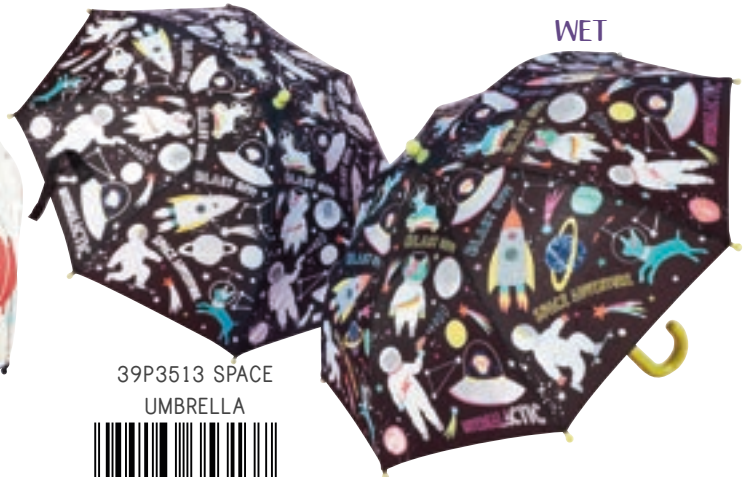

WET

SHOP OUR FULL RANGE ONLINE!