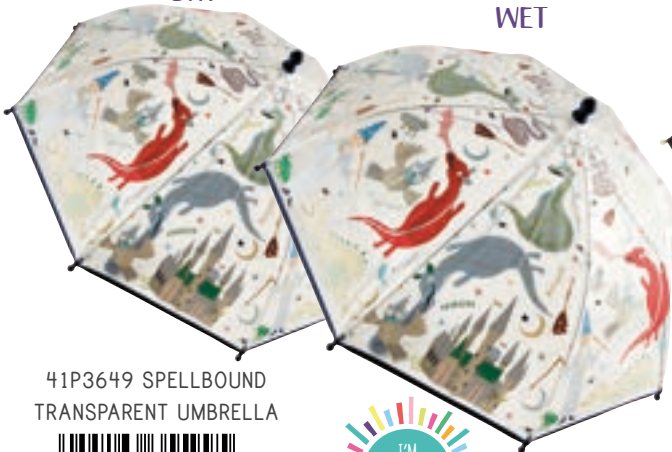

WET

DRY

43P6400 ONE WORLD
UMBRELLA

WET

***ONLY AVAILABLE IN UK**

DRY

41P3649 SPELLBOUND
TRANSPARENT UMBRELLA

WET