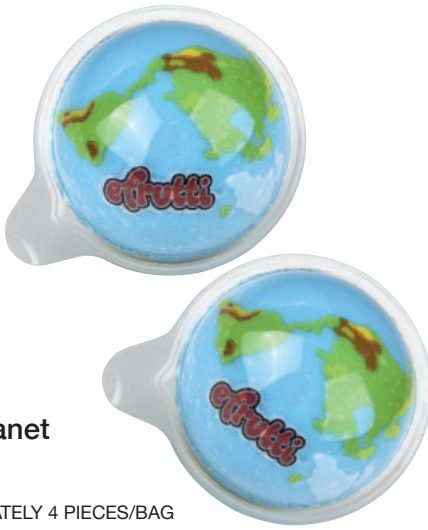

Espez® Tie Dye Cube Pops
 TZY-TIEPO
 \$0.57 Piece/\$27.00 Display
 48 PIECES/DISPLAY

Espez® Jawbreaker Paint Ball Pops
 TZY-JAWPO
 \$2.06 Piece/\$74.00 Display
 36 PIECES/DISPLAY

Flix™ Pop Ups Assortment
 TZY-FLPOP
 \$4.42 Piece/\$26.50 Unit
 6 PIECES/TRAY | EACH PIECE ON BLISTER CARD | ⚠️ SMALL PARTS

Flashing Pop™ Ring
 TZY-FLAPO
 \$0.95 Piece/\$22.75 Display
 24 PIECES/DISPLAY | ⚠️ SMALL PARTS

Juicy Drop® Pop
 TZY-JDPOP
 \$2.62 Piece/\$55.00 Display
 24 PIECES/DISPLAY | NOT KOSHER
 ⚠️ SMALL PARTS

efrutti™ Gummi Planet
 TZY-GUMPL
 \$4.67 Bag/\$98.00 Case
 21 BAGS/CASE | APPROXIMATELY 4 PIECES/BAG