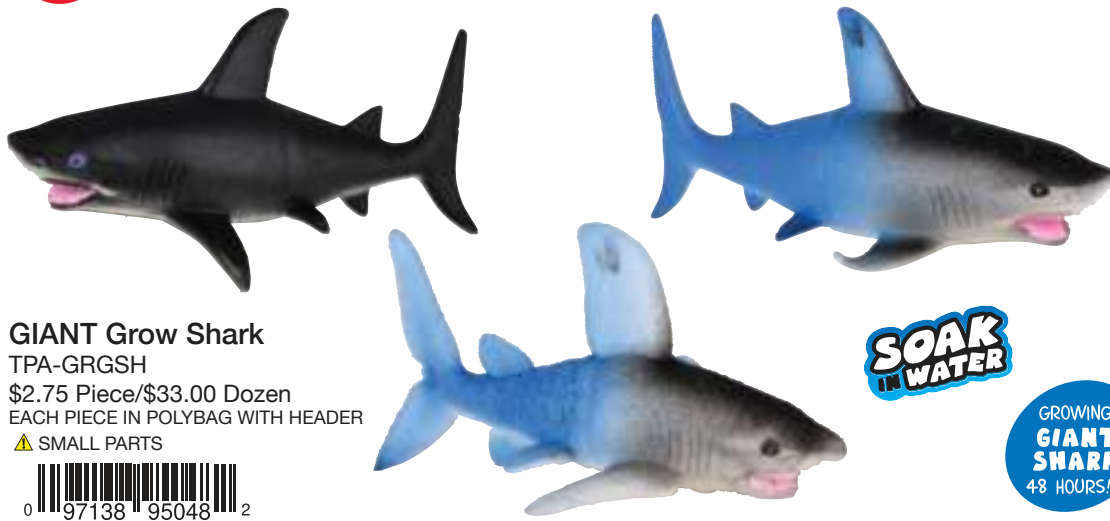

90

GROW

GIANT Grow Shark

TPA-GRGSH

$2.75 Piece/$33.00 Dozen

EACH PIECE IN POLYBAG WITH HEADER

⚠️ SMALL PARTS

**SOAK
IN
WATER**

GROWING
**GIANT
SHARK**
48 HOURS!

GROWING
**GIANT
FROG**
48 HOURS!

GIANT Grow Frog

TPA-GRGFR

$1.60 Piece/$19.20 Dozen

EACH PIECE IN POLYBAG WITH HEADER

⚠️ SMALL PARTS

**SOAK
IN
WATER**

**SOAK
IN
WATER**

GROWING
**GIANT
LIZARD**
48 HOURS!

GIANT Grow Lizard

TPA-GRGLI

$2.75 Piece/$33.00 Dozen

EACH PIECE IN POLYBAG WITH HEADER

⚠️ SMALL PARTS