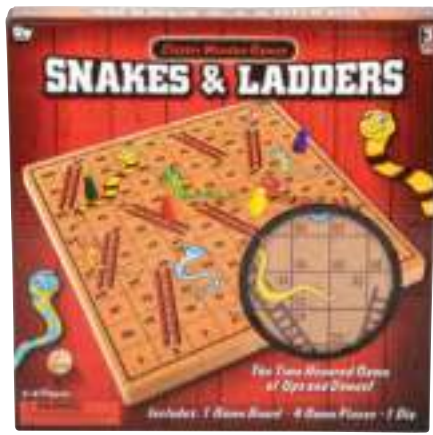

10" Wooden Snakes & Ladders
TGA-WOSNA
$6.50 Box
EACH SET IN BOX | ⚠ SMALL PARTS