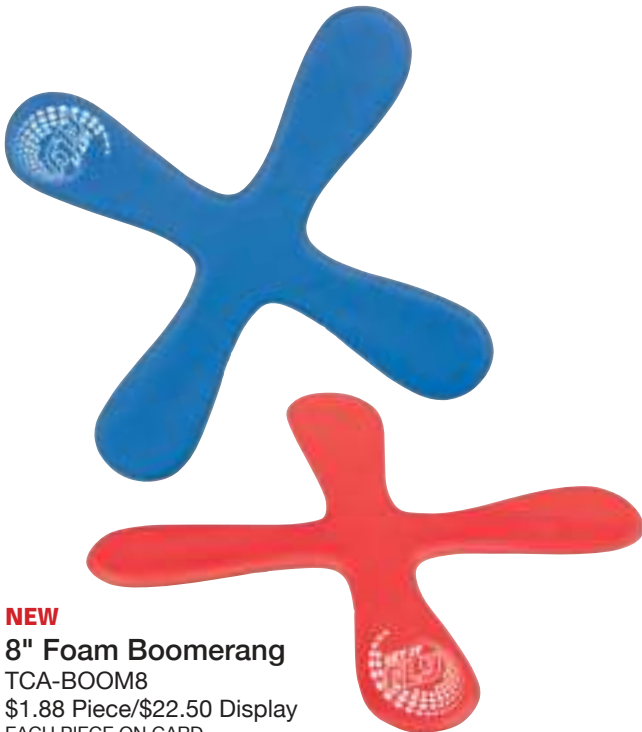

NEW

8" Foam Boomerang

TCA-BOOM8

$1.88 Piece/$22.50 Display

EACH PIECE ON CARD

1 DOZEN/DISPLAY | ⚠ SMALL PARTS

NEW

Foam Boomerang

TCA-BOOFO

$3.00 Piece/$36.00 Dozen

EACH PIECE ON CARD | ⚠ SMALL PARTS

0 97138 96189 1

0 97138 96188 4