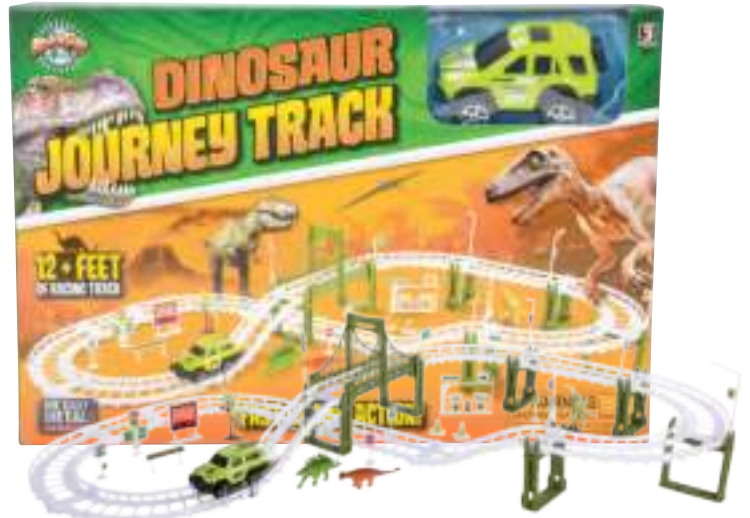

Zoo Construction Set
TAV-ZOOCO
$10.25 Set
EACH SET IN PRINTED BOX | ▲ SMALL PARTS