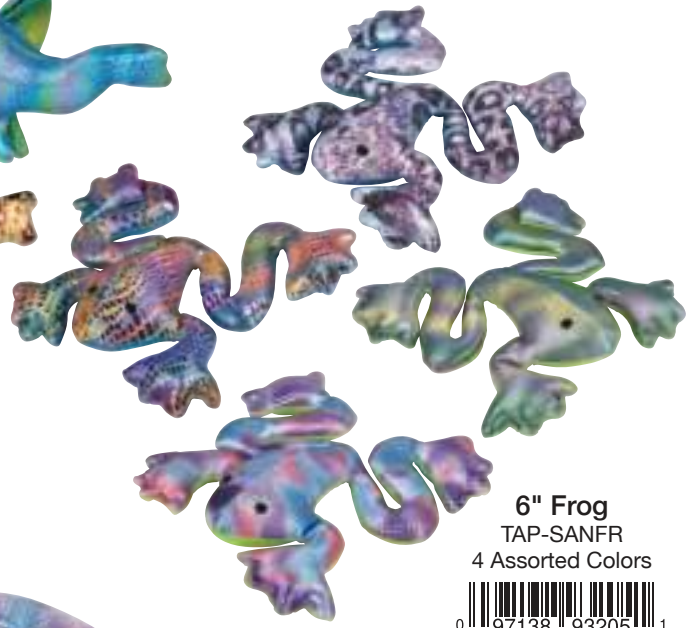

6" Frog
TAP-SANFR
4 Assorted Colors
0 97138 93205 1