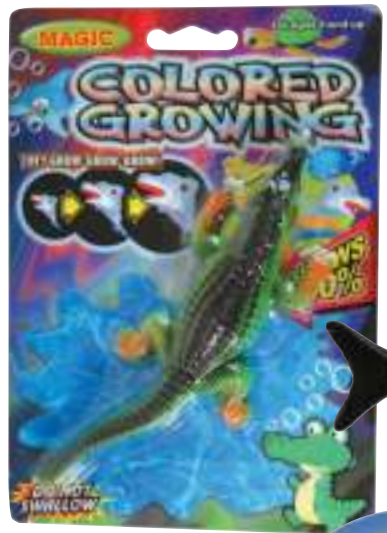

GROWING
**GIANT
CROCODILE**
48 HOURS!