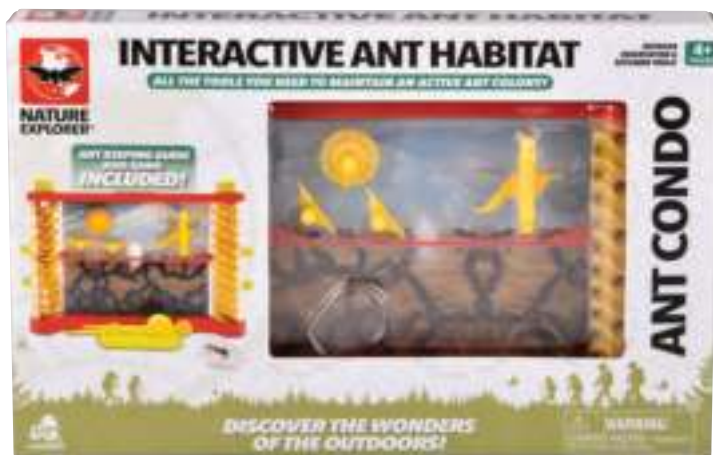

NEW
Lanard® Nature Explorer
Critter Cage Bug Collector

TUB-LANCC
$9.25 Piece
EACH PIECE IN PAPER SLEEVE | ⚠ SMALL PARTS

NEW
Lanard® Nature Explorer Ant Condo

TUB-LANAC
$11.00 Set
EACH PIECE IN PRINTED BOX | ⚠ SMALL PARTS