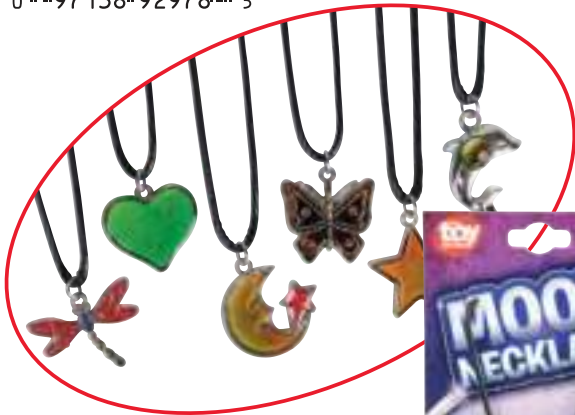

18" Mood Necklace

TJN-MOONE

$1.44 Piece/$17.25 Dozen

EACH PIECE ON CARD | ASSORTMENTS

MAY VARY | ⚠️ SMALL PARTS

0 97138 67733 4