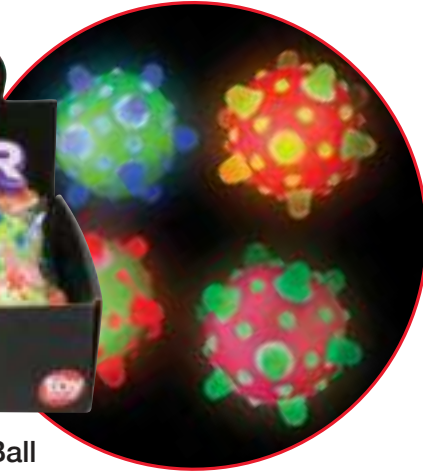

3" Space Light-up Meteor Ball

TBA-SPAC3
$0.98 Piece/$11.75 Dozen
12 PIECES/DISPLAY
3 AG3 BATTERIES INCLUDED | ⚠️ SMALL PARTS