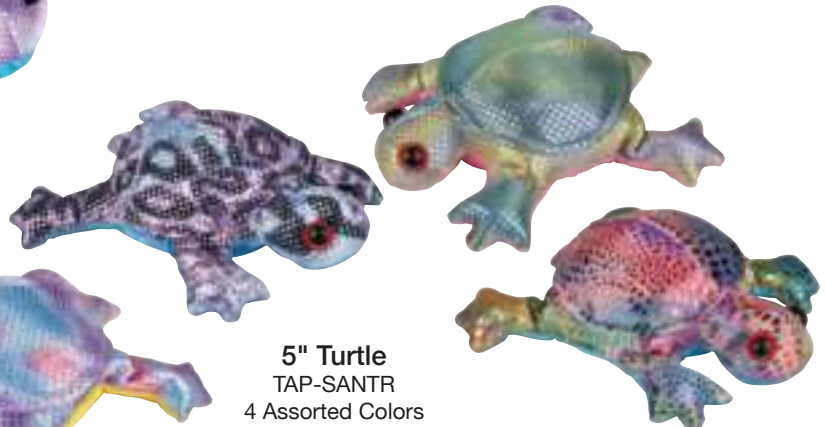

Sand Animals

$1.60 Piece

EACH PIECE ON HANG TAG | © 2006 RINCO

⚠ SMALL PARTS