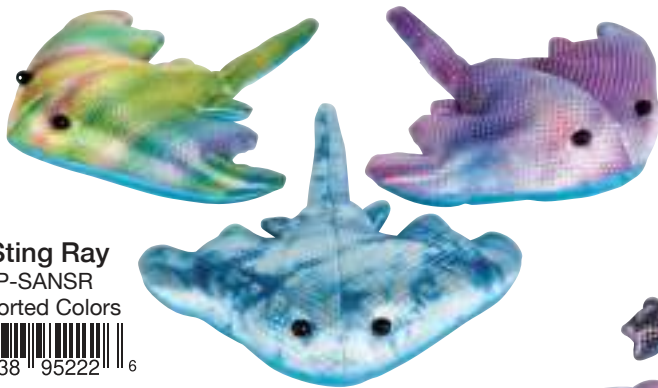

Sand Animals

$1.60 Piece

EACH PIECE ON HANG TAG | © 2006 RINCO

⚠ SMALL PARTS