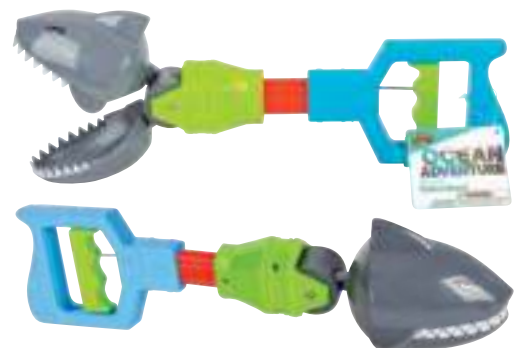

14" Shark Robot Hand
TAM-SHAGR
$2.25 Piece
EACH PIECE WITH HANG TAG | ⚠ SMALL PARTS