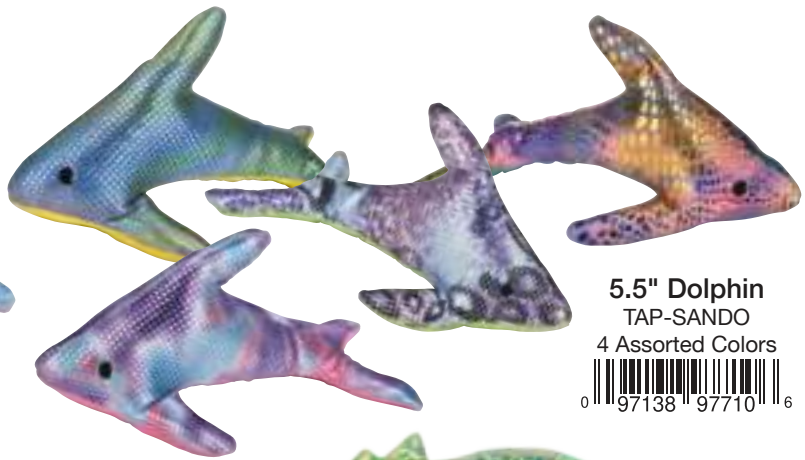

Sand Animals

$1.60 Piece

EACH PIECE ON HANG TAG | © 2006 RINCO

⚠ SMALL PARTS