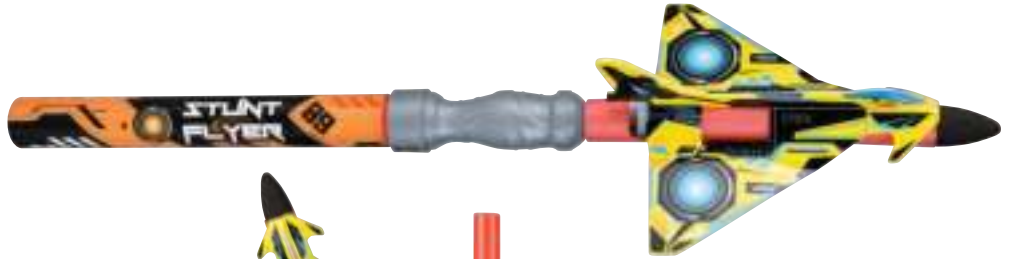

**NEW**  
**Lanard® Stunt Flyer Mega Looper**  
 TUB-LASML  
 \$8.00 Set  
 EACH SET ON BLISTER CARD | ⚠️ SMALL PARTS

**NEW**  
**Lanard® Stunt Flyer Tube Jet**  
 TUB-LASTJ  
 \$8.75 Set  
 EACH SET ON BLISTER CARD | ⚠️ SMALL PARTS