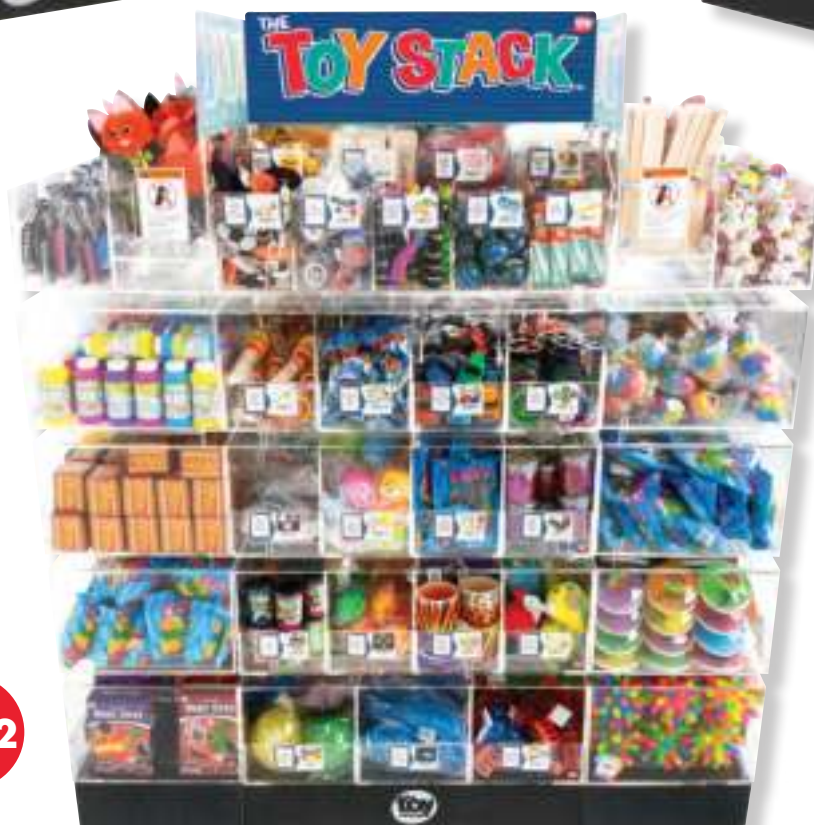

10 Acrylic stacking bins and 2

Headers. Holds 48 unique items.

Dimensions 54"H X 24"W X 24"D.

Assembly required.

**\$1,752.85/Unit**

**HOLDS  
462  
TOYS**  
APPROXIMATE

**HOLDS  
1872  
TOYS**  
APPROXIMATE

**QUAD STACK  
TKI-TZQUA****GO BIG!** Our quad stack only requires 2' X 4' of floor space.

Kit includes: 4 bases, 20 Acrylic stacking bins and 4 Headers.

Holds 96 unique items.

Dimensions 54"H X 24"W X 48"D.