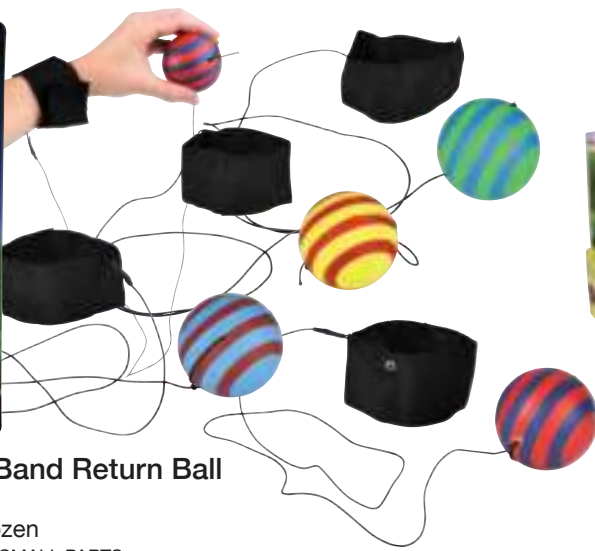

2.25" Sports Wrist Band Return Ball
TBA-WRIS2
$0.98 Piece/$11.75 Display
1 DOZEN/DISPLAY | ⚠ SMALL PARTS

144 OUTDOOR PLAY

2.25" Neon Wrist Band Return Ball
TBA-WRINE
$1.46 Piece/$17.50 Dozen
EACH PIECE ON CARD | ⚠ SMALL PARTS