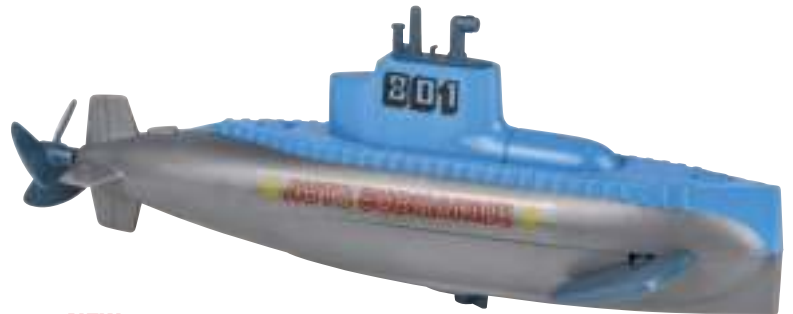

7" Wind-up Submarine

TTY-WUSU7

$4.50 Piece

EACH PIECE IN WINDOW BOX | ⚠ SMALL PARTS