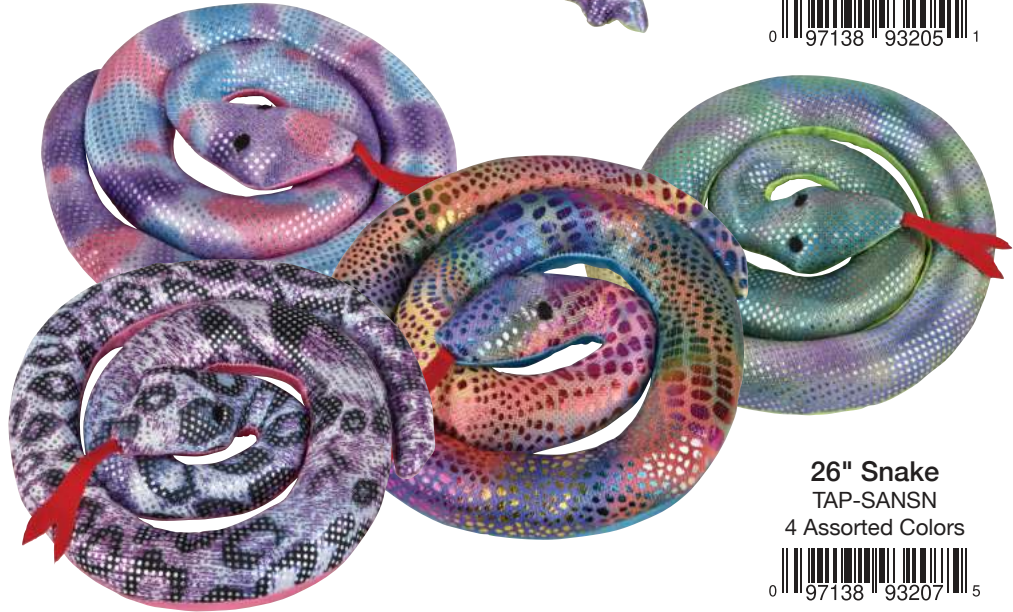

26" Snake
TAP-SANSN
4 Assorted Colors
0 97138 93207 5