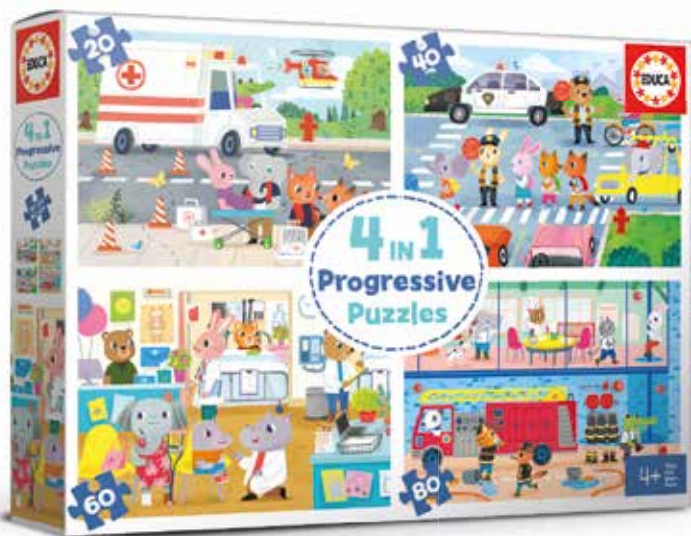

**26**

Vehículos en la ciudad  
 Véhicules citadins  
 Veículos na cidade  
 Vehicles in the city  
 Fahrzeuge

**96x16cm**  
 37 3/4" x 6 1/4"

8 4 12668 189010

# 4 IN 1 Progressive Puzzle

- Set of 4 progressive puzzles of 20 to 80 pieces.
- Colorful images with a lot of storytelling.
- Everyday scenes in a child's life.

18903 UM

**20/40/60/80 **

Héroes en acción  
Héros en action  
Heróis em ação  
Heroes in action  
Alltagshelden