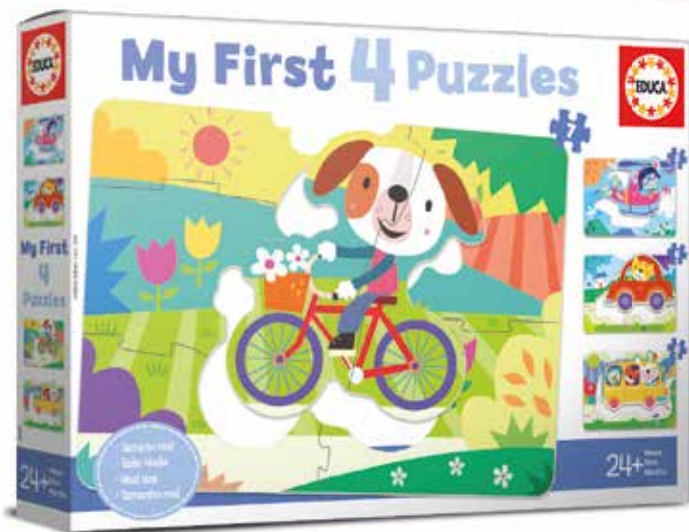

18898 UM

5/6/7/8

Vehículos
Véhicules
Veículos
Vehicles
Fahrzeuge

8 412668 188983