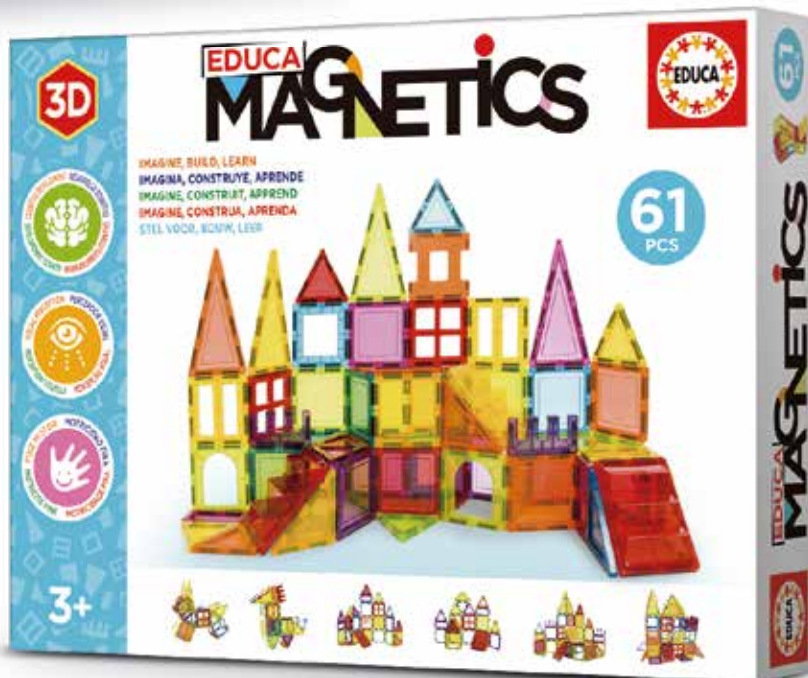

Educa Magnetics 61 pcs.

Magnetic construction game with 61 coloured and translucent pieces.

1. Content:
2. 61 pieces
   - Instructions