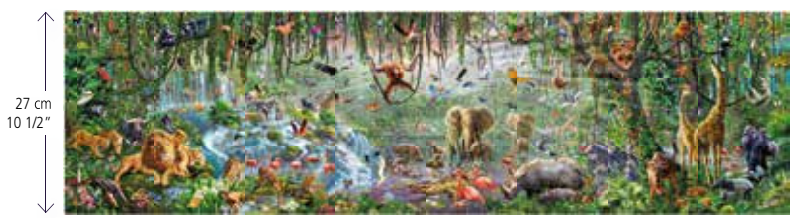

27 cm
10 1/2"

97 cm / 38 1/4"

Sheet
with the
picture
inside.