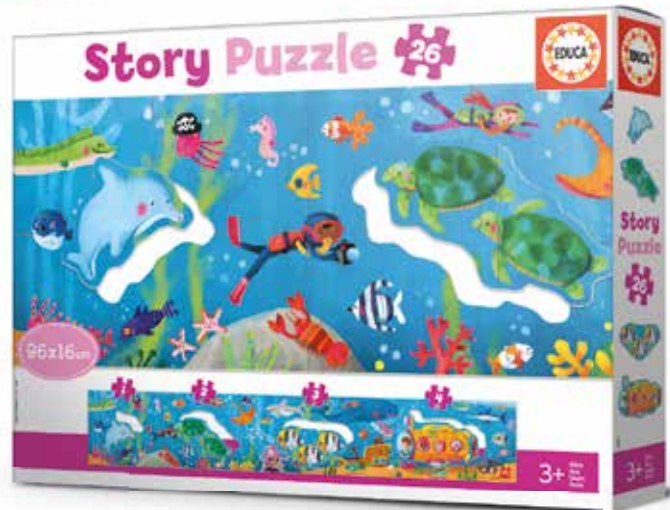

didacta®
FSC
18900 UM
AÑOS-ANIS-ANOS-YEARS
3+

26

La granja
La ferme
A quinta
The farm
Bauernhof

96x16cm
37 3/4" x 6 1/4"

8 4 12668 189003

didacta®
FSC
AÑOS-ANIS-ANOS-YEARS
3+
UM 18902

96x16cm
37 3/4" x 6 1/4"

26

Mundo submarino
Monde sous-marin
Mundo submarino
Underwater world
Unterwasser

8 4 12668 189027