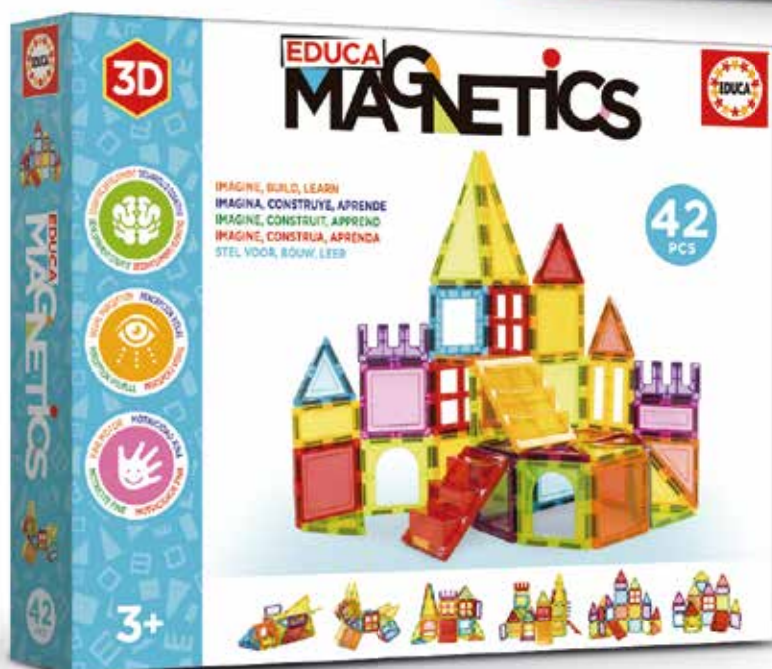

## The Young Magician 100 tricks · Magic Set

LEARN OVER  
**100**  
TRICKS!

INCLUDES  
A DETAILED  
AND  
ILLUSTRATED  
INSTRUCTIONS  
BOOKLET

The 100 Tricks Magic Set - a more complete and advanced compendium of magic - is a step forward for any young magician! The complete, detailed and illustrated instructions booklet makes progress easy and fun!

YEARS  
3+ PLAYERS  
+1

**NEW**

uc 20022

**Educa Magnetics 26 pcs.**

Magnetic construction game with 26 coloured and translucent pieces.

- Content:
- 26 pieces
  - Instructions

**NEW**

20023 uc