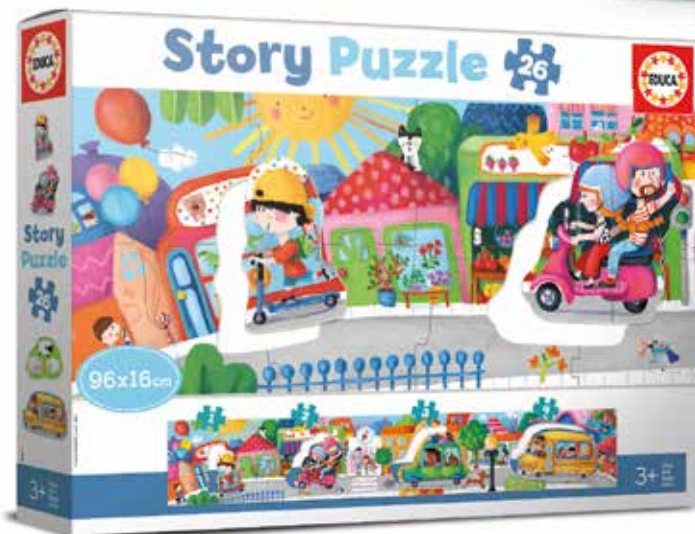

didacta®
FSC
18901 UM
AÑOS-ANIS-ANOS-YEARS
3+

26

Vehículos en la ciudad
Véhicules citadins
Veículos na cidade
Vehicles in the city
Fahrzeuge

96x16cm
37 3/4" x 6 1/4"

8 4 12668 189010