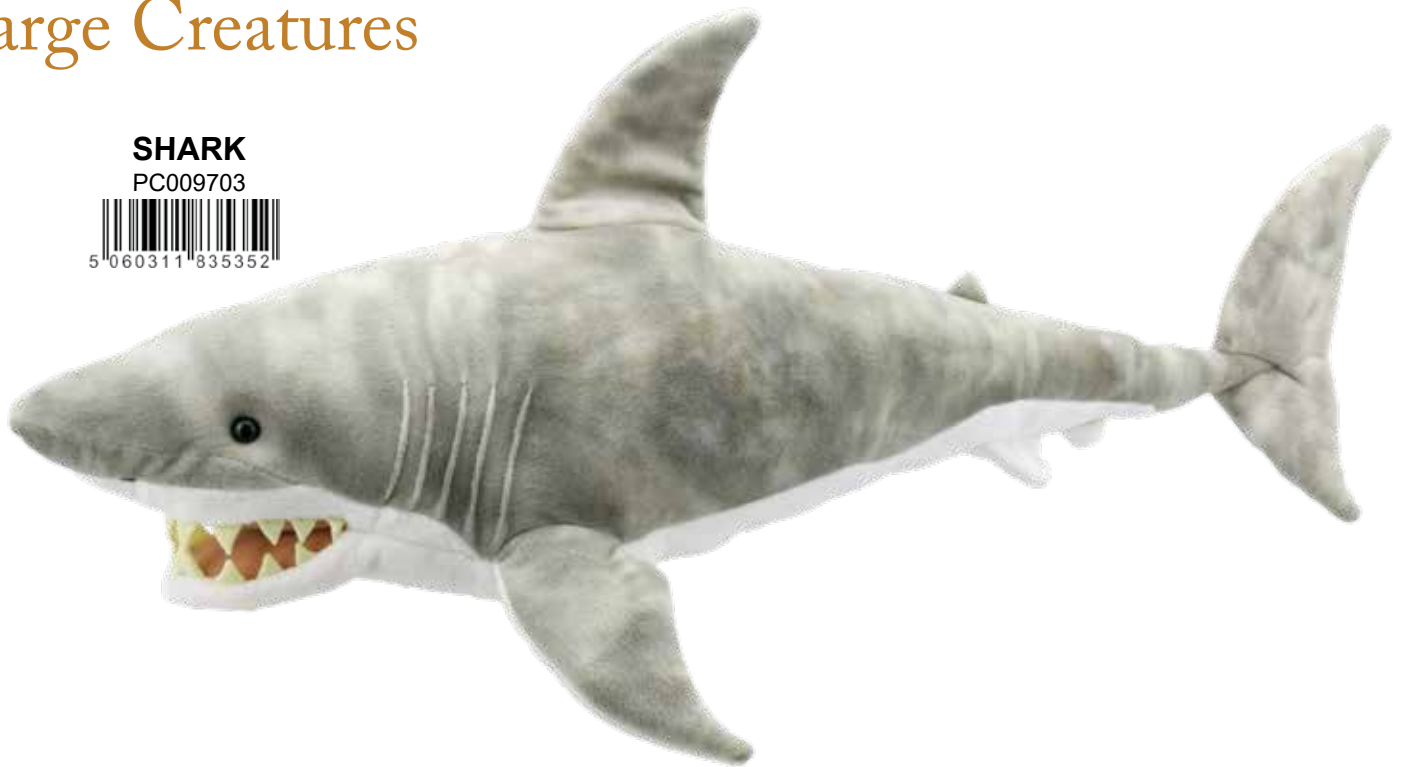

Large Creatures

SHARK

PC009703