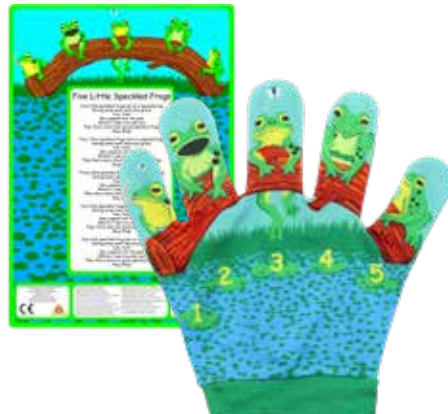

FIVE LITTLE SPECKLED FROGS

PC003062