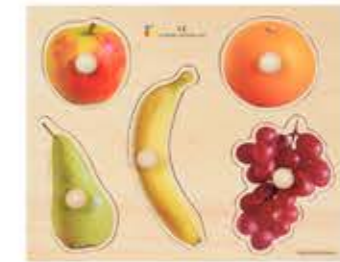

7251024
Fruits

5 Pcs • Age 24m+

Pkg dimensions: 11³/₄" x 1¹/₂" x 9¹/₂" 7 290016 546095