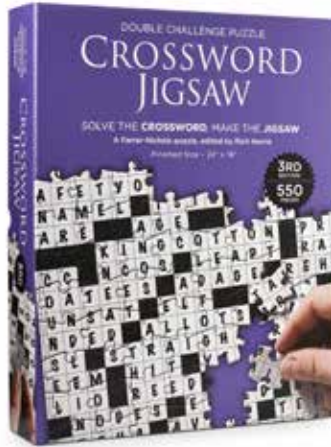

BABA02019
**CROSSWORD JIGSAW
3RD EDITION**

C.P.: 6
ISBN: 9781944246730
PUZZLE SIZE: 24 X 18 IN.
BOX SIZE: 8 x 10 x 2 IN.
AGE: 8+