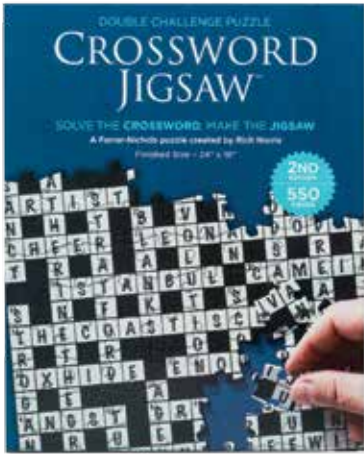

BABAMM003
 MAGNIFICENT MARBLE MACHINE
 ISBN: 0710874609840
 CP: 10
 Box Size: 11.7 x 8.5 x 1.6"

BABAMM002
 MAGNIFICENT FLYING MACHINE
 ISBN: 0710874609833
 CP: 10
 Box Size: 11.7 x 8.5 x 1.6"

CROSSWORD JIGSAW

A unique and intriguing challenge for the seasoned crossword addict. First solve the enclosed crossword puzzle, then use it as a guide to assemble the jigsaw puzzle. 550 jigsaw pieces per kit. 24x 18" / 60 x 45.72 finished puzzle. Five titles.