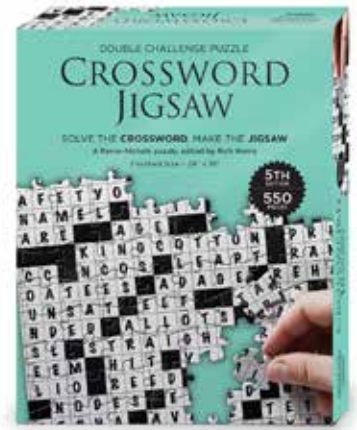

A unique and intriguing challenge for the seasoned crossword addict. First solve the enclosed crossword puzzle, then use it as a guide to assemble the jigsaw puzzle. 550 jigsaw pieces per kit. 24x 18" / 60 x 45.72 finished puzzle. Five titles.

BABA02018
**CROSSWORD JIGSAW
2ND EDITION**

C.P.: 6
ISBN: 9781944247300
PUZZLE SIZE: 24 X 18 IN.
BOX SIZE: 8 x 10 x 2 IN.
AGE: 8+

BABA02019
**CROSSWORD JIGSAW
3RD EDITION**

C.P.: 6
ISBN: 9781944246730
PUZZLE SIZE: 24 X 18 IN.
BOX SIZE: 8 x 10 x 2 IN.
AGE: 8+

BABA02011
**CROSSWORD JIGSAW
5TH EDITION**

C.P.: 6
ISBN: 9781645166931
PUZZLE SIZE: 24 X 18 IN.
BOX SIZE: 8 x 10 x 2 IN.
AGE: 8+

BABA02020
**CROSSWORD JIGSAW
MUSIC FROM GREAT
MOVIES**

C.P.: 6
ISBN: 9781645166825
PUZZLE SIZE: 24 X 18 IN.
BOX SIZE: 8 x 10 x 2 IN.
AGE: 8+