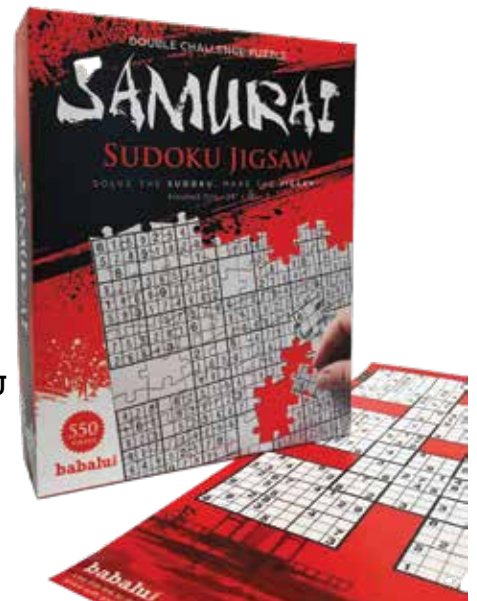

BABA02018
**CROSSWORD JIGSAW
2ND EDITION**

C.P.: 6
ISBN: 9781944247300
PUZZLE SIZE: 24 X 18 IN.
BOX SIZE: 8 x 10 x 2 IN.
AGE: 8+

BABA02019
**CROSSWORD JIGSAW
3RD EDITION**

C.P.: 6
ISBN: 9781944246730
PUZZLE SIZE: 24 X 18 IN.
BOX SIZE: 8 x 10 x 2 IN.
AGE: 8+

BABA02011
**CROSSWORD JIGSAW
5TH EDITION**

C.P.: 6
ISBN: 9781645166931
PUZZLE SIZE: 24 X 18 IN.
BOX SIZE: 8 x 10 x 2 IN.
AGE: 8+

BABA02020
**CROSSWORD JIGSAW
MUSIC FROM GREAT
MOVIES**

C.P.: 6
ISBN: 9781645166825
PUZZLE SIZE: 24 X 18 IN.
BOX SIZE: 8 x 10 x 2 IN.
AGE: 8+

BABA03019
**SAMURAI SUDOKU
JIGSAW**

C.P.: 6
ISBN: 9781944246389
PUZZLE SIZE: 24 X 18 IN.
BOX SIZE: 8 x 10 x 2 IN.
AGE: 8+

KA0020021
BRUSH SET - MIXED MEDIA -
21 asst. sizes

CP: 6
 UPC: 819682020523 

KA0022212
BRUSH SET - BROWN NYLON -
12 asst. sizes