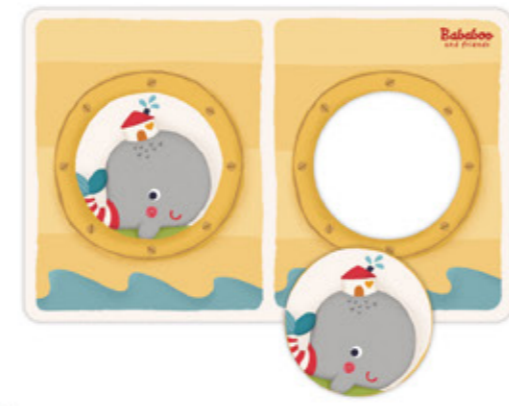

# Match Numbers

KB110225  
 Packaging: 9 x 0.7 x 6.2 inches  
 Product: each puzzle 5.5 x 2.7 inches  
 Content: 20 Pieces  
 UPC: 4260676952256  
 Case Pack: 4

2+ YEARS

- ★ Learn counting and numbers by matching the correct pieces together
- ★ Each backside includes unique car puzzles

# Match Pairs

KB110318

Packaging: 11.5 x 0.7 x 9 inches  
Product: each card 8.3 x 5.1 inches  
Content: 12 Pieces  
UPC: 4260676953185  
Case Pack: 4

12+ MONTHS

- ★ Designed with easier pair relationships for kids 12+ months
- ★ Learn pairs with Bababoo and friends!

## Match Stories

KB110319

Packaging: 11.5 x 0.7 x 9 inches  
 Product: each card 8.3 x 5.1 inches  
 Content: 12 Pieces  
 UPC: 4260676953192  
 Case Pack: 4

18+ MONTHS

- Describe what Bababoo and his friends are doing in each scene
- Match the missing puzzle piece with the correct story

## Match Shapes

KB110320

Packaging: 11.5 x 0.7 x 9 inches  
 Product: each card 8.3 x 5.1 inches  
 Content: 12 Pieces  
 UPC: 4260676953208  
 Case Pack: 4

18+ MONTHS

- Designed with easier pair relationships for kids 18+ months
- Learn shapes with Bababoo and friends!