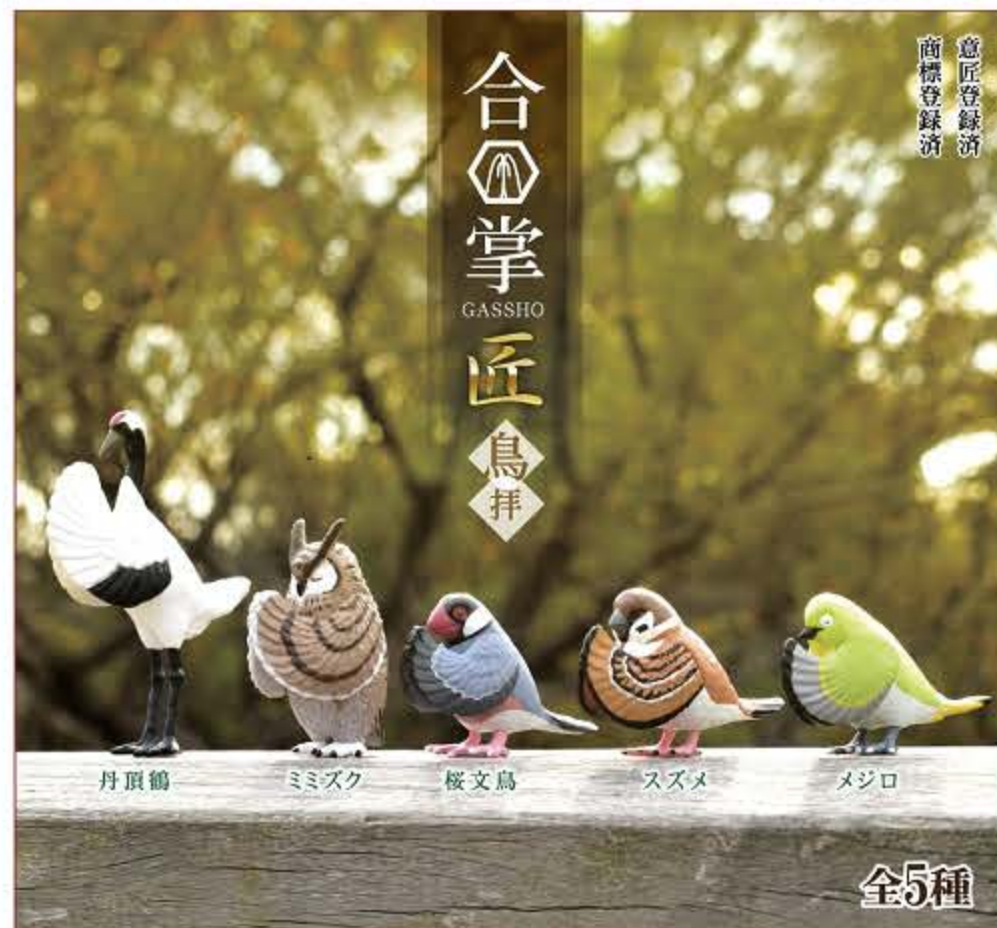

70759 WISHING BIRD BLIND BOX. Yell Japan. $3, $30.00 for 10 assorted.