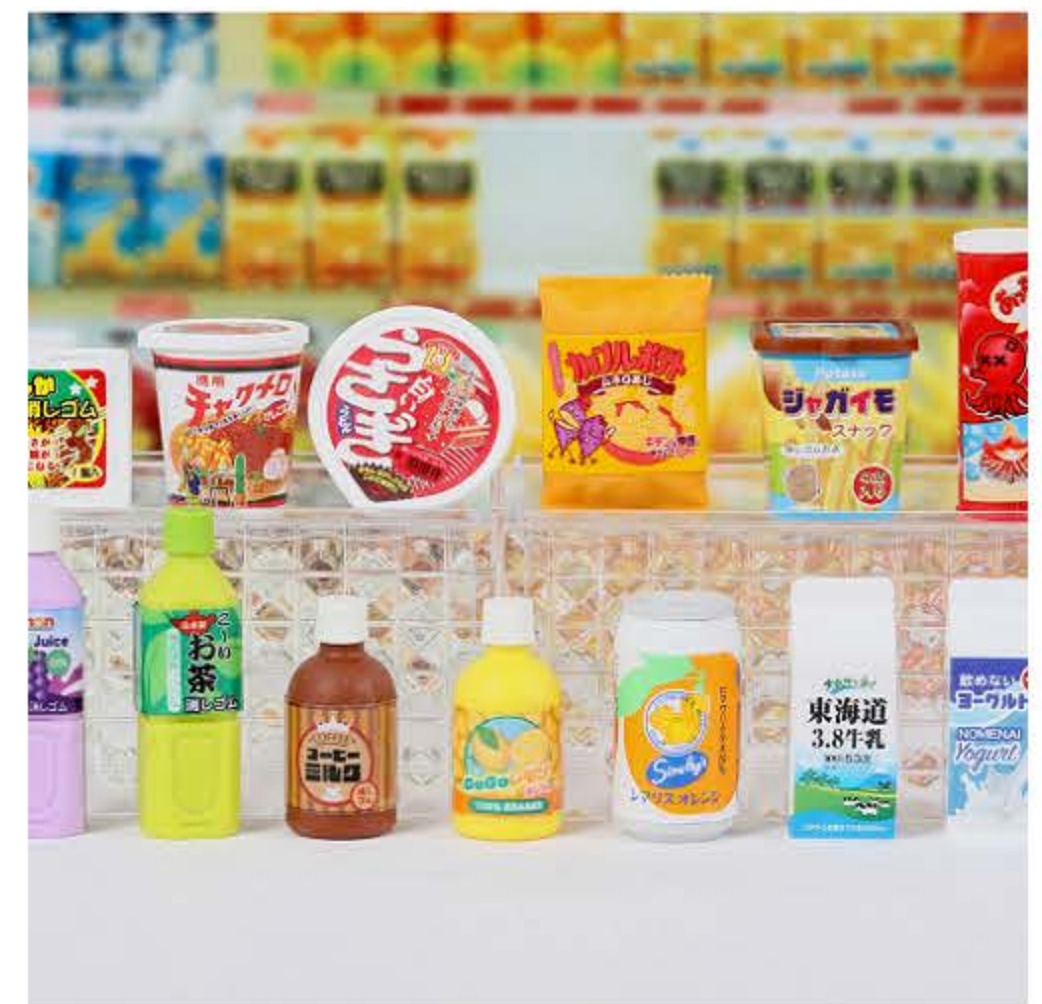

No.38147 60¢, \$36 for 60 erasers.
No.381471 60¢, \$18 for 30 erasers.

IWAKO DESSERT ERASERS

No.38148 60¢, \$36 for 60 erasers.
No.381481 60¢, \$18 for 30 erasers.

IWAKO ICE CREAM ERASERS

No.38149 60¢, \$36 for 60 erasers.
No.381491 60¢, \$18 for 30 erasers.