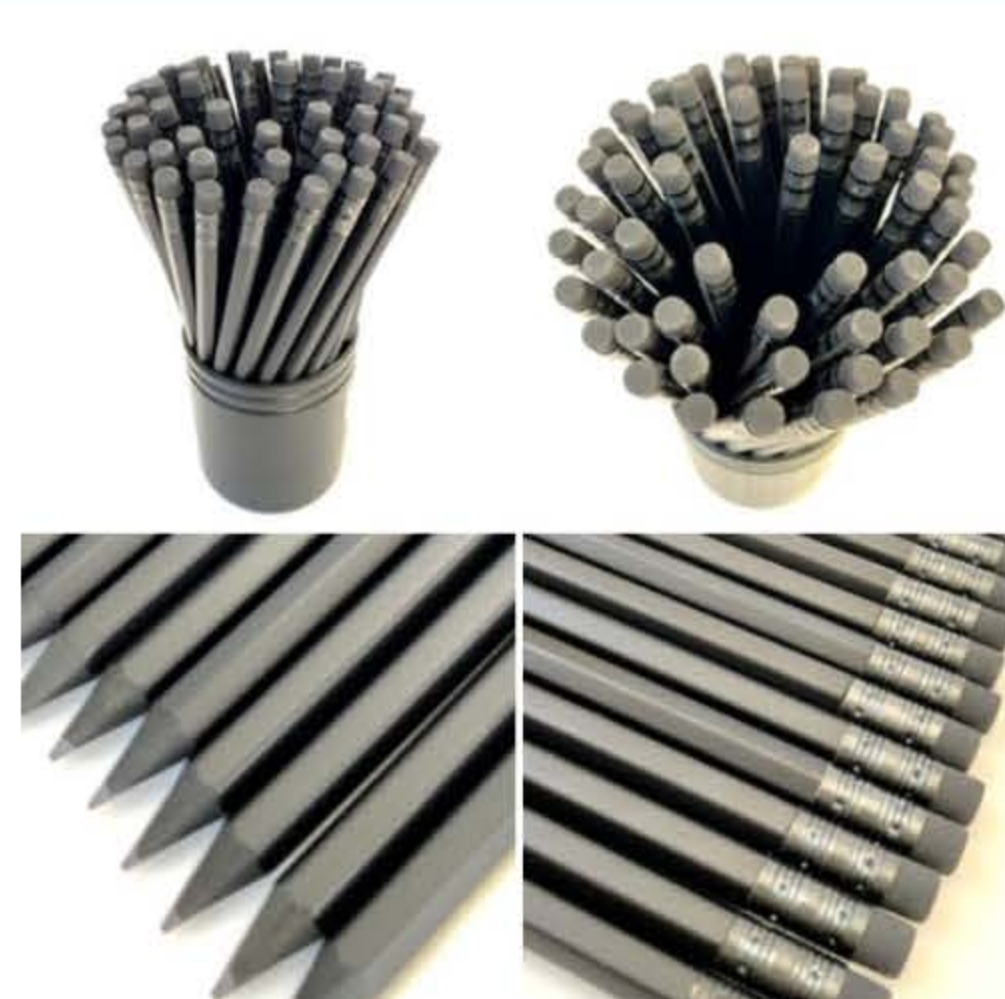

21441 7-in-1 COLORS PENCIL
65¢, \$39 for 60 pencils.

21740 6-IN-1 COLORS BLACKWOOD PENCIL. 90¢, \$45 for 50 pencils.

21229 7-IN-1 COLORS & HB PENCIL IN ONE. 50¢, \$30 for 60 pencils.

21442 RAINBOW 4-in-1 COLORS PENCIL
60¢, \$60 for 100 pencils.