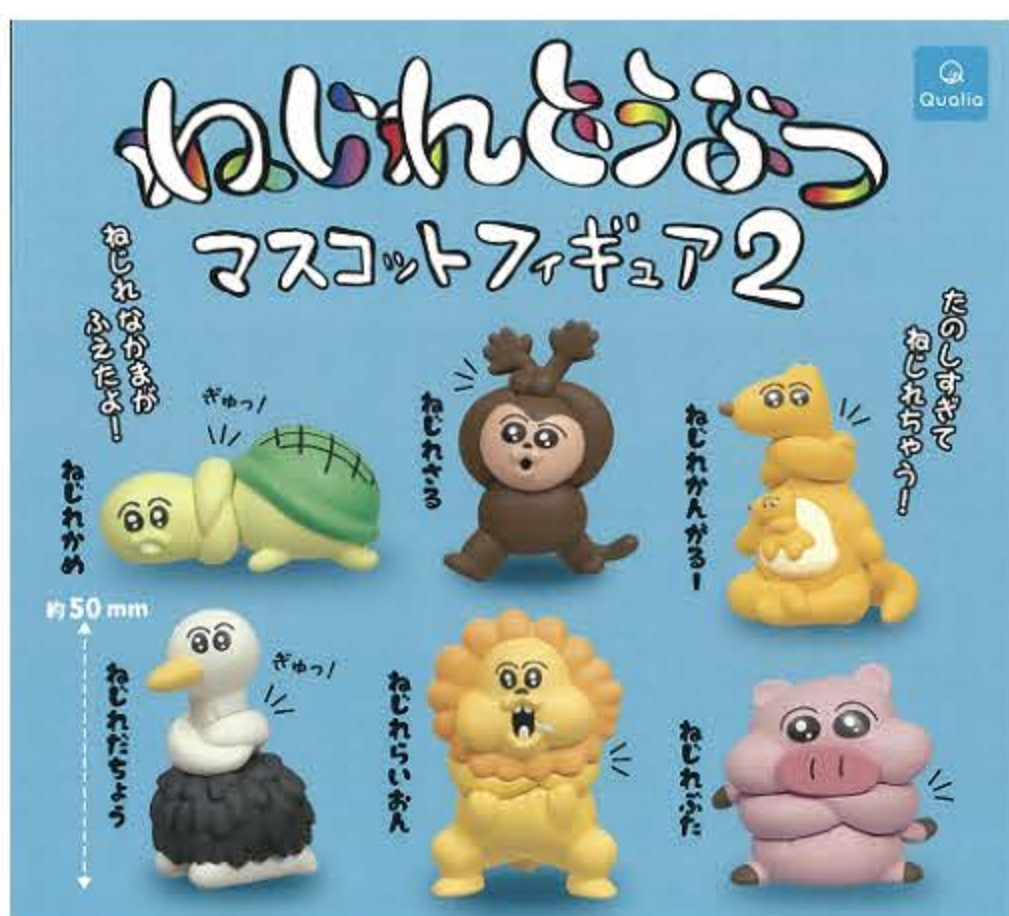

70265 TWISTED ANIMALS CAPSULE. Qualia Japan. $4, $24 for 6 assorted capsules.