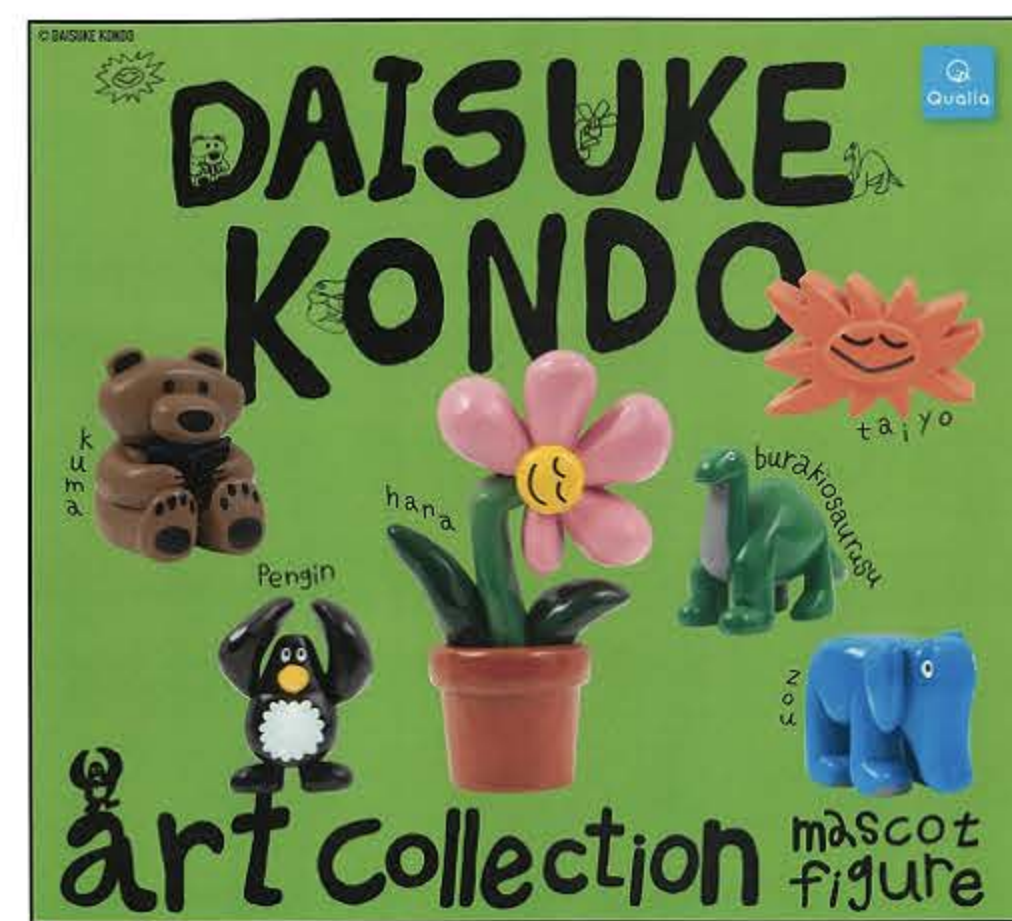

70392 DAISUKE KONDO ART CAPSULE. Qualia Japan. $4.50, $27 for 6 assorted capsules.