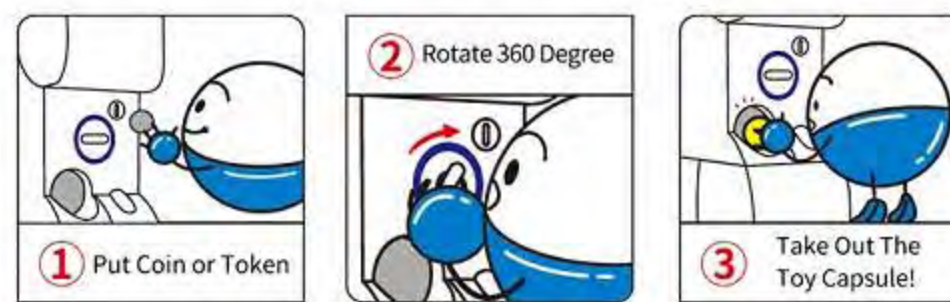

No.99912 75mm/3" dia. 25¢, $25 for 100 empty balls.

99911 CAPSULE VENDING MACHINE-1

Wholesale Cost = $299.00/unit + shipping
Not Eligible for Free Shipping

Modular single level Capsule machines. Compatible with **ALL** Capsules Figurines, **ALL** diameters balls. Standard machine as in Japan.

Each Machine can Hold 50+ Capsules.
Token Operated Machine.
50 Metal Tokens Included with Purchase.
No Electricity Required. Unbox and Start Selling!
Product Poster Available By Request.
No maintenance is provided for the machine. 1 month warranty.

Height: 30.7"; Depth: 17.7"; Width: 11.8". inches.
STACKABLE up to Three Levels.
Video Instructions Available.

Contact BCmini for Details on Purchasing and to Pre-Order (First Come First Serve).
Product is **NOT ELIGIBLE** for Free Shipping - Contact bc@bcmini.com for Shipping Estimate.