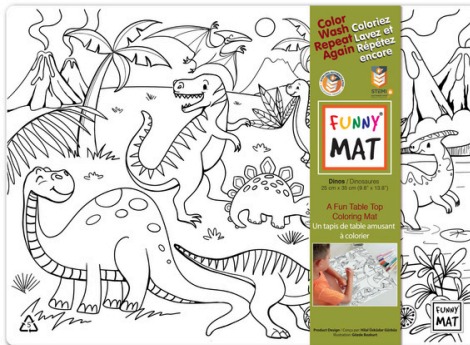

# Funny Mat® New Compact size

Dimensions: 9.8" x 13.78" (25 cm x 35 cm)

Introducing our colouring placemats in a NEW COMPACT SIZE! Our new mats are ideal for car rides, restaurants, and small dining tables, providing a convenient fun-filled experience.

BUTTERFLY-S

CASTLE-S

COSMOS-S

CUPCAKES-S

DINOS-S

FREESTYLE-S

PASTRY-S

PRETTYFISH-S