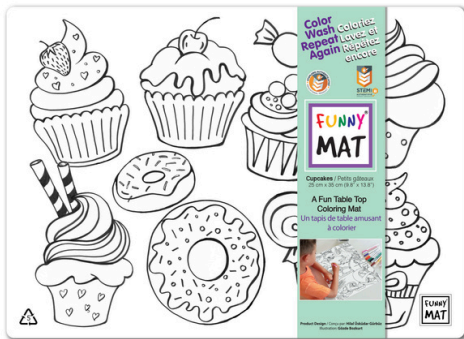

CUPCAKES-S