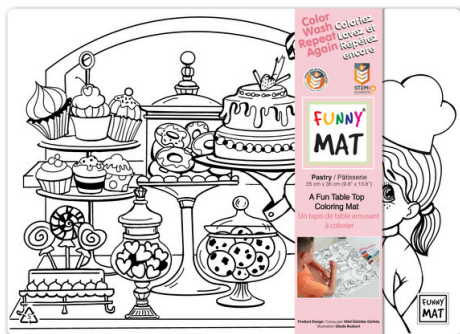

# Funny Mat® New Compact size

Dimensions: 9.8" x 13.78" (25 cm x 35 cm)

Introducing our colouring placemats in a NEW COMPACT SIZE! Our new mats are ideal for car rides, restaurants, and small dining tables, providing a convenient fun-filled experience.

BUTTERFLY-S

CASTLE-S

COSMOS-S

CUPCAKES-S

DINOS-S

FREESTYLE-S

PASTRY-S

PRETTYFISH-S