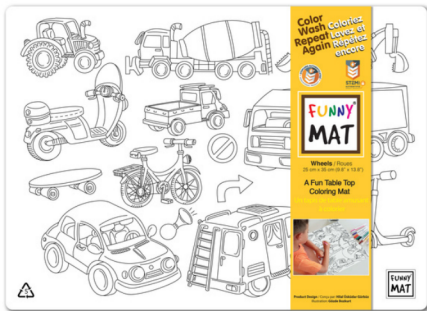

Wheels & Tools Set