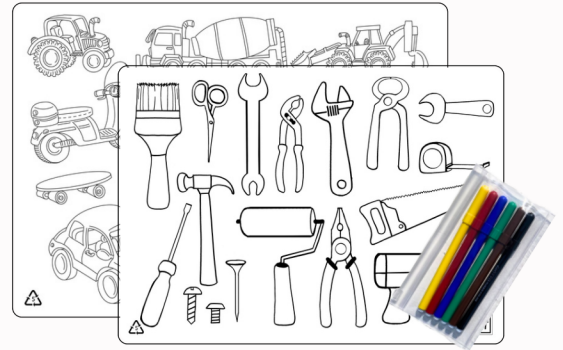

Set
FM2S-WT

Set + Markers
FM2S-WT-G6