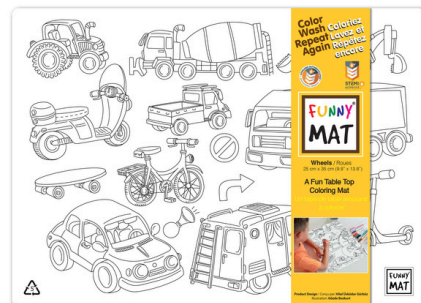

Funny Mat® New Compact size

Dimensions: 9.8" x 13.78" (25 cm x 35 cm)

Introducing our colouring placemats in a NEW COMPACT SIZE! Our new mats are ideal for car rides, restaurants, and small dining tables, providing a convenient fun-filled experience.

WHEELS-S