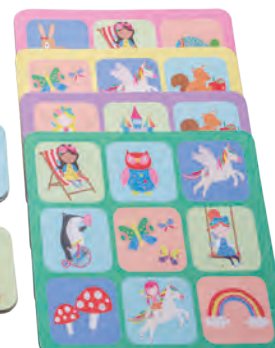

46P6543 FAIRY TALE MAGNETIC LOTTO BINGO

\* ONLY AVAILABLE IN UK

MAGNETIC TOKENS

MAGNETIC BOARDS

46P6545 DEEP SEA MAGNETIC LOTTO BINGO

MAGNETIC TOKENS

MAGNETIC BOARDS

46P6542 RAINBOW FAIRY MAGNETIC LOTTO BINGO