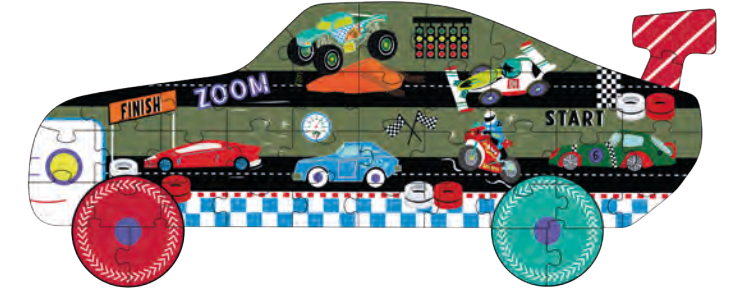

40 PIECE PUZZLES

Each of our 40 Piece Puzzles comes with their own reusable shaped box and features shiny foil detail. With our super cool NEW Cars illustration and fun Fantasy Mermaid as NEW additions to our 40 piece collection. Brilliant and bright shaped puzzles for everyone!