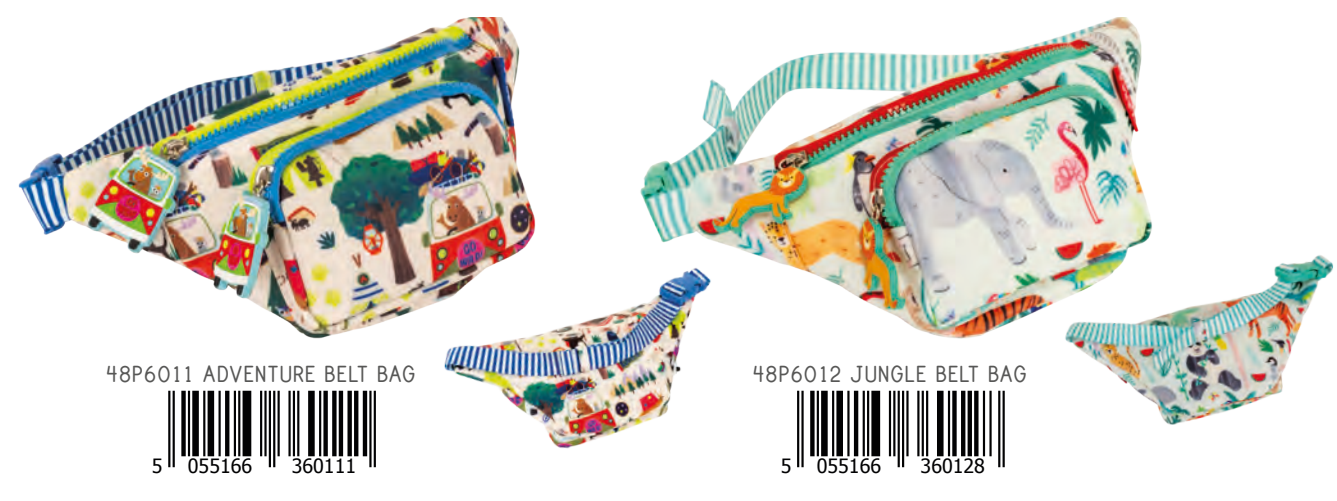

# BELT BAGS

However you choose to style it (across your waist or over your shoulder) our brilliant and bright Belt Bags are perfect for stylish adventurers! With 2 chunky, shaped zip pulls, 2 handy compartments and an adjustable strap. Inside the bag is a lovely themed print and an 'I belong to...' label for personalisation.

SIZE: 29 x 2 x 13 cm / 11.4 x 0.78 x 5.11" PACK SIZE: 4

3+

48P6007 DINO BELT BAG

48P6010 RAINBOW FAIRY BELT BAG

48P6009 ENCHANTED BELT BAG

48P6008 CONSTRUCTION BELT BAG

48P6011 ADVENTURE BELT BAG

48P6012 JUNGLE BELT BAG