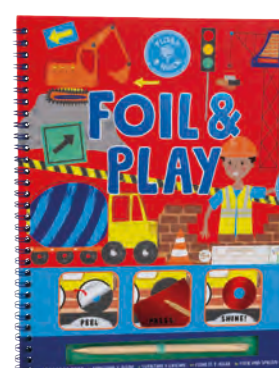

# FOIL & PLAY

Make everything shimmer and shine with 8 fun illustrated pages to decorate! Peel off a white sticker, select a foil sheet and rub it onto the sticker area using the wooden stylus to make an amazing picture! Includes 20 different colour foiling sheets, 8 pages and a wooden stylus - all in a handy spiral bound book.

COVER: 21 x 1 x 27.5 cm / 8.2 x 0.4 x 10.8" PACK SIZE: 4

49P6048 RAINBOW FAIRY  
FOIL & PLAY

49P6049 CARS  
FOIL & PLAY

49P6047 FANTASY  
FOIL & PLAY

49P6050 CONSTRUCTION  
FOIL & PLAY

# MAGIC COLOURING FUN

Say goodbye to mucky fingers and mess! The great thing about our magic colouring-in pens, is that they only appear on our super fun pages! Choose a colour and watch it magically emerge on the page. 4 magic pens and 8 colouring pages in a handy spiral bound pad.