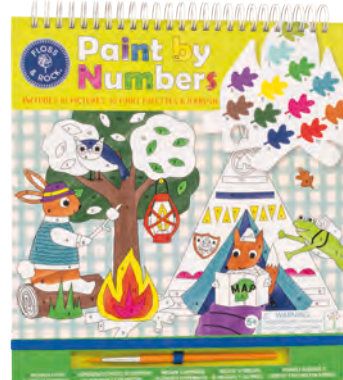

5+

COVER: 27 x 1.8 x 23.5 cm / 10.6 x 0.7 x 9.25" PACK SIZE: 6

SCAN ME!

48P5995 FAIRY TALE  
PAINT BY NUMBERS

48P5997 ADVENTURE  
PAINT BY NUMBERS

48P5998 SPACE  
PAINT BY NUMBERS

48P5996 FANTASY  
PAINT BY NUMBERS

# CHALKBOARD SKETCHBOOK

Our brilliant Chalk Board Sketchbook contains 5 pages with ready to colour-in illustrations plus 3 plain pages for doodling! There's a removable tracing and stencil sheet too! The sketchbook comes with 6 coloured chalk pens and a handy cleaning cloth to wipe the pages clean when you're finished.