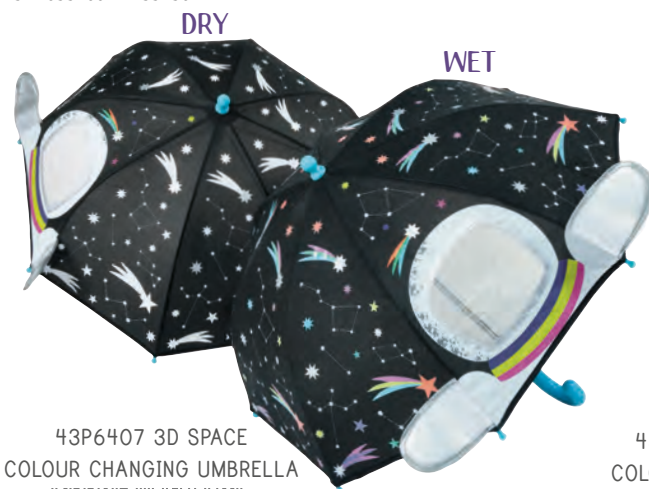

43P6409 3D DINO COLOUR CHANGING UMBRELLA

5 055166 357395

5 055166 357371