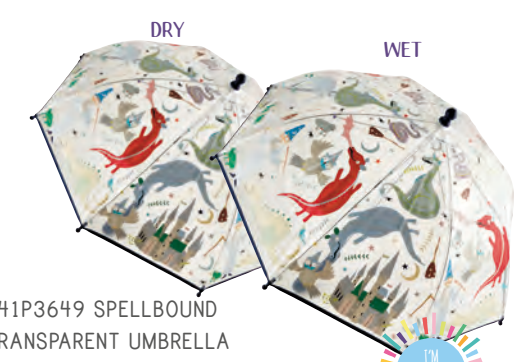

41P3649 SPELLBOUND
TRANSPARENT UMBRELLA

*ONLY AVAILABLE IN UK