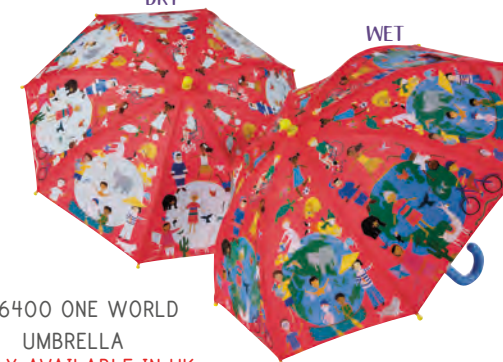

43P6377 SPELLBOUND  
POP OUT PLAY SCENE

BOX: 21.5cm x 21.5cm x 4.5cm

**\*ONLY AVAILABLE IN UK**

38P3346 DEEP SEA  
TOOTH FAIRY CUSHION  
SIZE: 15x16x6cm / 6x6.5x2.5"

**\*ONLY AVAILABLE IN UK**

43P6400 ONE WORLD  
UMBRELLA