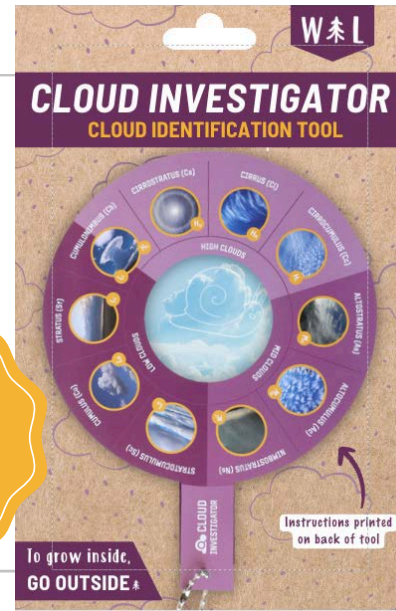

MY PET TORNADO TORNADO VORTEX MAKER

Your Pet Tornado will give a hands-on experience of "vortex action". Learn about the forces of nature and how air pressure and density can work together.

SKU: TWL-WTH-TOR-001

UPC: 850065531106

MOQ: 12

MRSP $5.99

WHOLESALE: $3.00