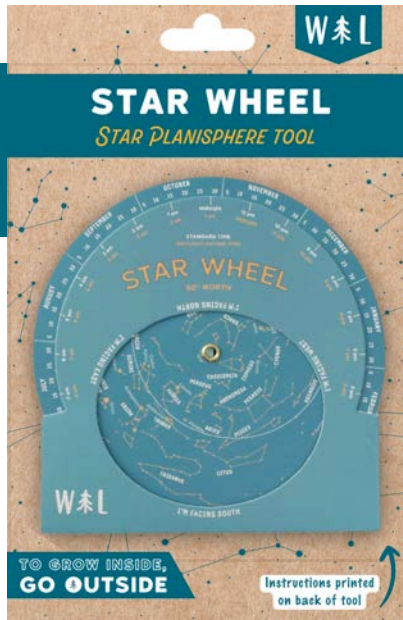

BINOCULARS

Featuring 10x magnification, a 25mm objective lens, and fully coated optics for optimal light transmission, these binoculars include a neck strap, a carrying pouch (with a loop for attaching to a carabiner), and a cleaning cloth.

SKU: TWL-BEX-BIN-003
UPC: 850065531069
MOQ: 6
MRSP $24.99
WHOLESALE: $12.50