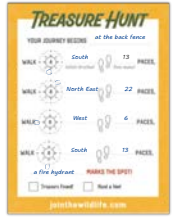

Product: SKU TWL-NAV_OAK
UPC: 850065531038
MOQ: 4
MRSP $39.99
WHOLESALE: $20.00