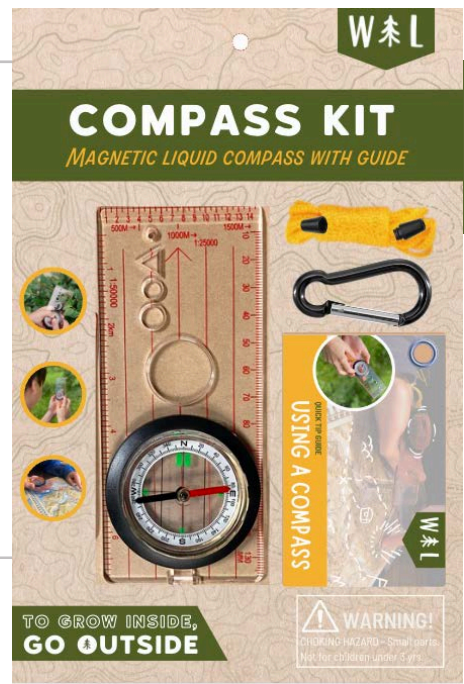

COMPASS KIT

A compass kit designed for both map masters and novice navigators. It includes a magnetic liquid compass and a handy quick tip guide for compass usage, which can conveniently attach with a small carabiner clip.

SKU: TWL-NAV-CPK-003
UPC: 850065531076
MOQ: 6
MRSP $14.99
WHOLESALE: $7.50

RANGER BEADS

Create your own military style pace counter! Practice your map skills and gain confidence in navigating without modern technology. Carabiner, beads, paracord and instructions included.

SKU: TWL-NAV-RBD-003
UPC: 850065531137
MOQ: 12
MRSP $5.99
WHOLESALE: $3.00