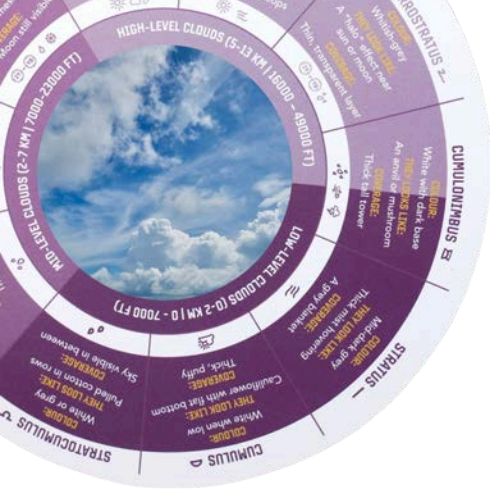

## EXPLORATION DICE

Use a compass to follow the directional die, 🌲 means you choose the direction. The numbered die tells you how many steps to take in that direction. Wooden 8-sided die take you off the beaten path. Booklet with games and instructions inside.

## CLOUD INVESTIGATOR

Our Cloud Investigator tool helps you identify the different clouds in the sky. Peer through to match the clouds to the pictures, details on the different cloud formation are printed on the back. Laminated weather-proof material.