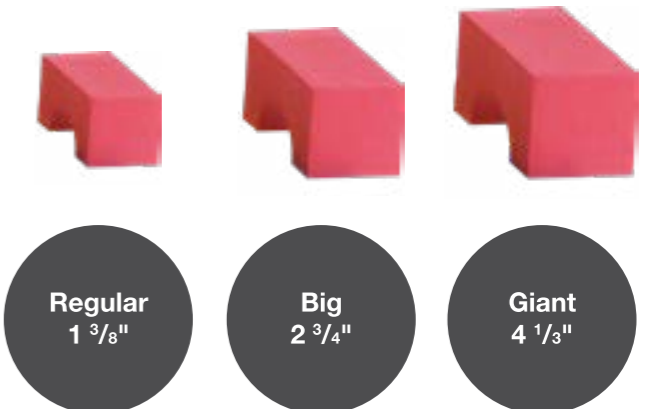

10 Pcs • Age 0+

Pkg dimensions: 7 290006 308474
9" x 2" x 6 1/2"

NEW

10 Pcs • Age 0+

Pkg dimensions: 7 290020 019912
9" x 2" x 6 1/2"

18 Pcs • Age 24m+

Pkg dimensions: 7 290006 308269
12 1/2" x 3 1/2" x 12 1/2"

30 Pcs • Age 24m+

Pkg dimensions: 7 290005 076923
8" x 2" x 8 1/2"

30 Pcs • Age 24m+

Pkg dimensions: 7 290012 679384
8" x 2 1/2" x 8 1/2"

80 Pcs • Age 24m+

Pkg dimensions: 7 290012 679391
12" x 4" x 12"

32 Pcs • Age 9m+

Pkg dimensions: 7 290011 812669
18" x 9" x 11 3/4"

16 Pcs • Age 0+

Pkg dimensions: 7 290005 076930
20 1/2" x 20 1/2" x 9"

32 Pcs • Age 0+

Pkg dimensions: 7 290005 076039
20 1/2" x 20" x 18"