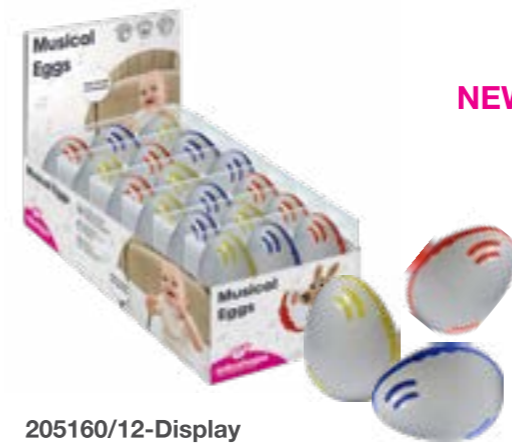

205121
Rainstick, 8"

1 Pcs • Age 6m+

Pkg dimensions: 2 1/2" x 2 1/3" x 9 2/3" 7 290019 803744

205121-BC
Rainstick, Boho Chic, 8"

1 Pcs • Age 6m+

Pkg dimensions: 2 1/2" x 2 1/3" x 9 2/3" 7 290019 803768

205120/10-Display
My First Rainstick, 3", Display

10 Pcs • Age 3m+

Pkg dimensions: 4 1/2" x 11" x 3 1/2" 7 290019 803973

205121/10-Display
Rainstick, 8", Display

10 Pcs • Age 6m+

Pkg dimensions: 4 1/3" x 10 2/3" x 8 1/3" 7 290019 803751

205121-BC/10-Display
Rainstick, Boho Chic, 8", Display

10 Pcs • Age 6m+

Pkg dimensions: 4 1/3" x 10 2/3" x 8 1/3" 7 290019 803775

NEW

205160/12-Display
Musical Eggs, Display

What could be more fun than a shaker that fits into your baby's hand and makes a beautiful soothing sound? Introducing Musical Eggs! These shakers are colorful, sturdy, feature bright colors and unique tactile patterns. Your little one will love them!