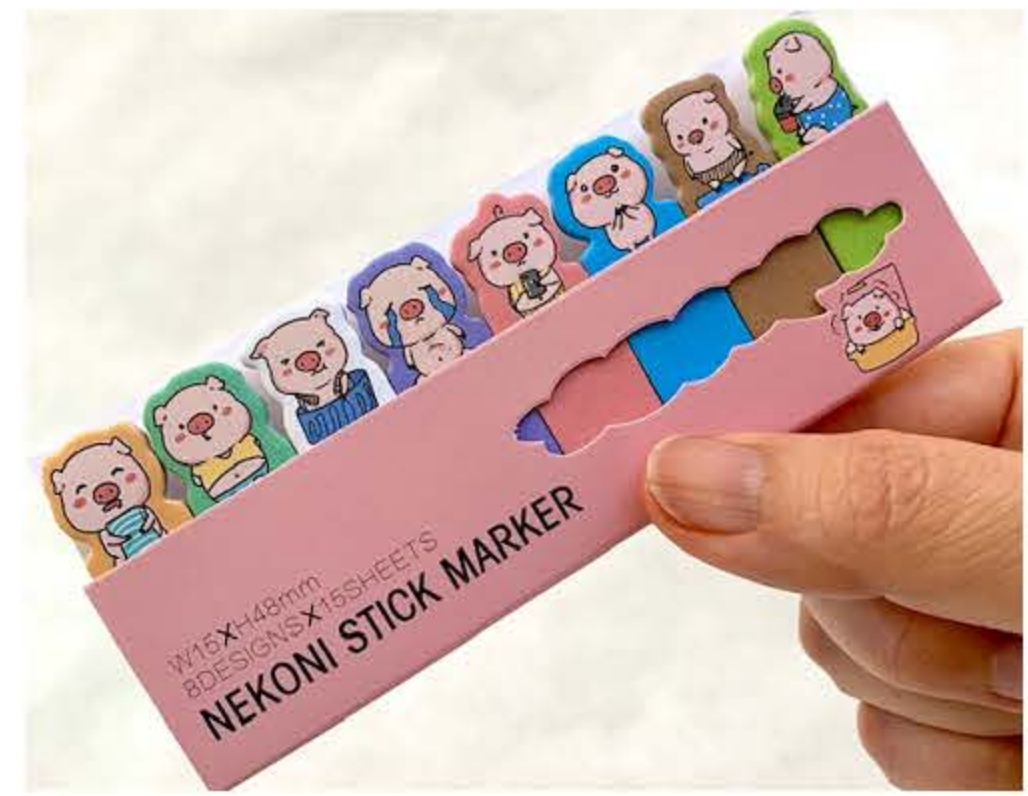

85380 PIG STICKY NOTES. $1.20x10=$12