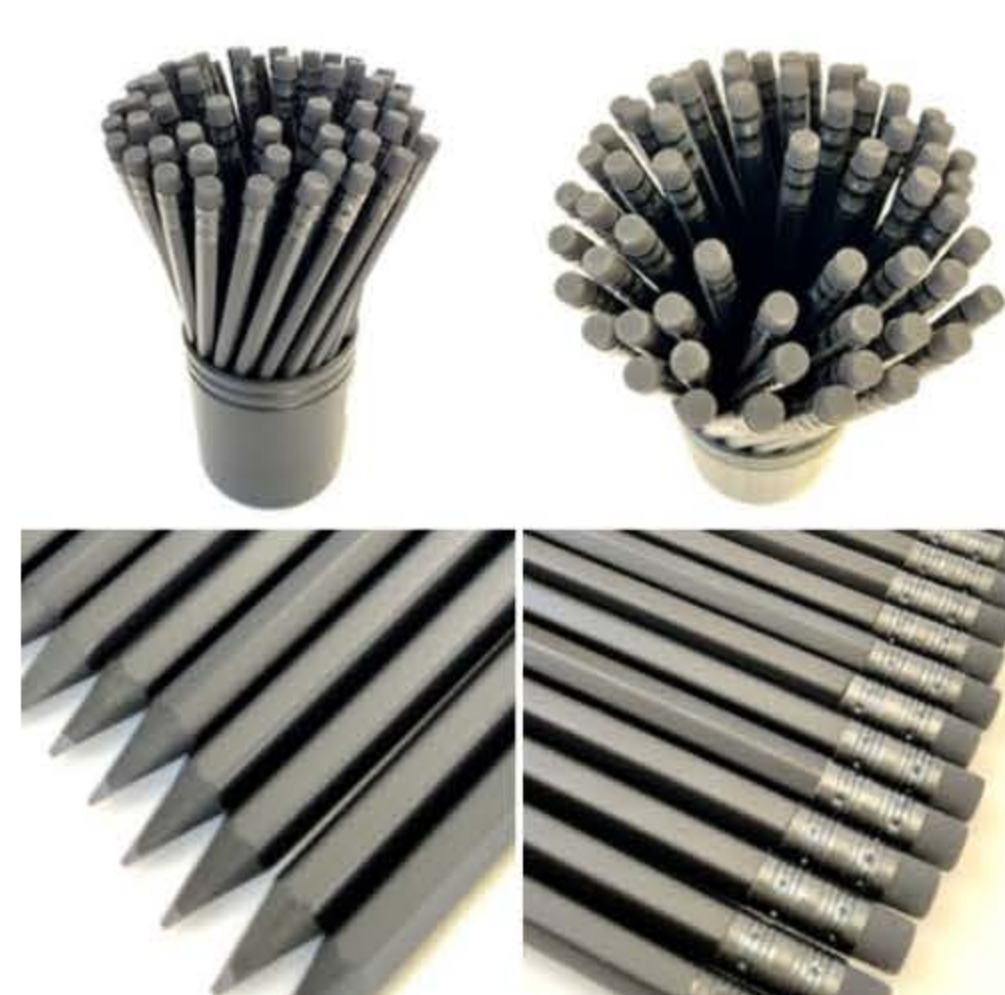

21441 7-in-1 COLORS PENCIL
65¢, \$39 for 60 pencils.

21740 6-IN-1 COLORS BLACKWOOD
PENCIL \$1.20, \$60 for 50 pencils.

21229 7-IN-1 COLORS & HB PENCIL IN
ONE. 50¢, \$30 for 60 pencils.

21442 RAINBOW 4-in-1 COLORS PENCIL
60¢, \$60 for 100 pencils.