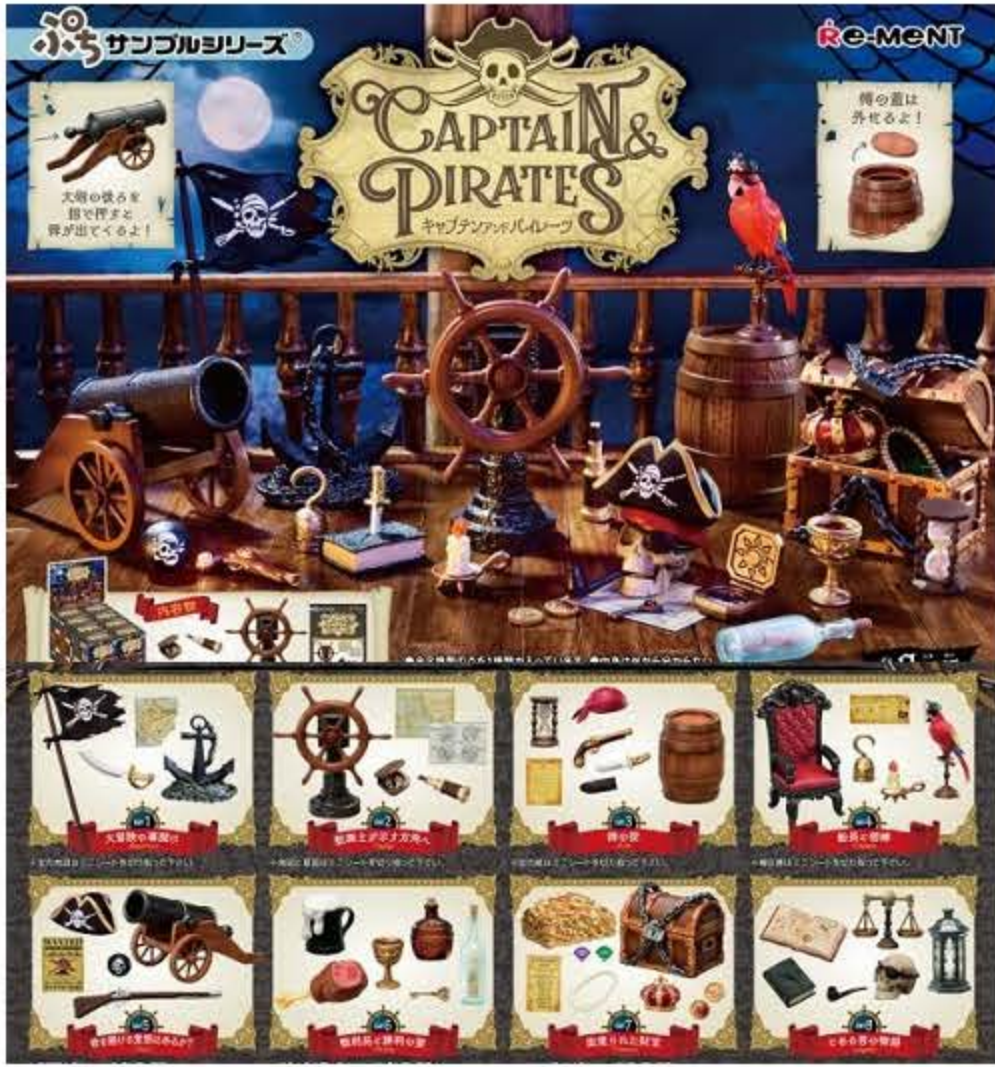

JAPANESE SURPRISE BOX FIGURINES

71070 CAPTAIN PIRATES BLIND BOX. Re-ment Japan. $9, $72 for 8 boxes in display.