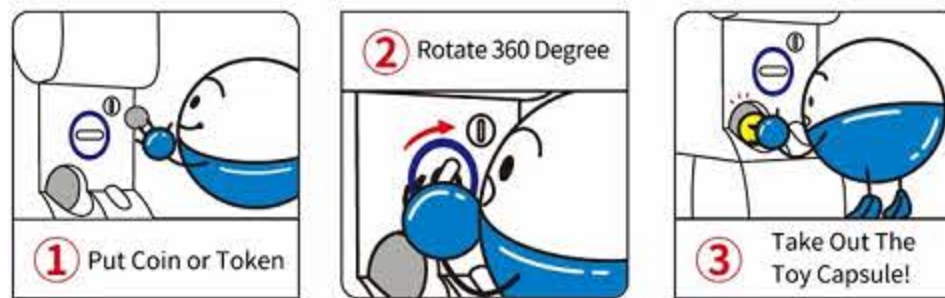

No.99912 75mm/3" dia. 25¢, $25 for 100 empty balls.

99911 CAPSULE VENDING MACHINE-1

Wholesale Cost = $299.00/unit + shipping
Not Eligible for Free Shipping

Modular single level Capsule machines. Compatible with ALL Capsules Figurines, ALL diameters balls. Standard machine as in Japan.

Each Machine can Hold 50+ Capsules.
Token Operated Machine.
50 Metal Tokens Included with Purchase.
No Electricity Required. Unbox and Start Selling!
Product Poster Available By Request.
No maintenance is provided for the machine. 1 month warranty.

Height: 30.7"; Depth: 17.7"; Width: 11.8". inches.
STACKABLE up to Three Levels.
Video Instructions Available.

Contact BCmini for Details on Purchasing and to Pre-Order (First Come First Serve).
Product is NOT ELIGIBLE for Free Shipping - Contact bc@bcmini.com for Shipping Estimate.