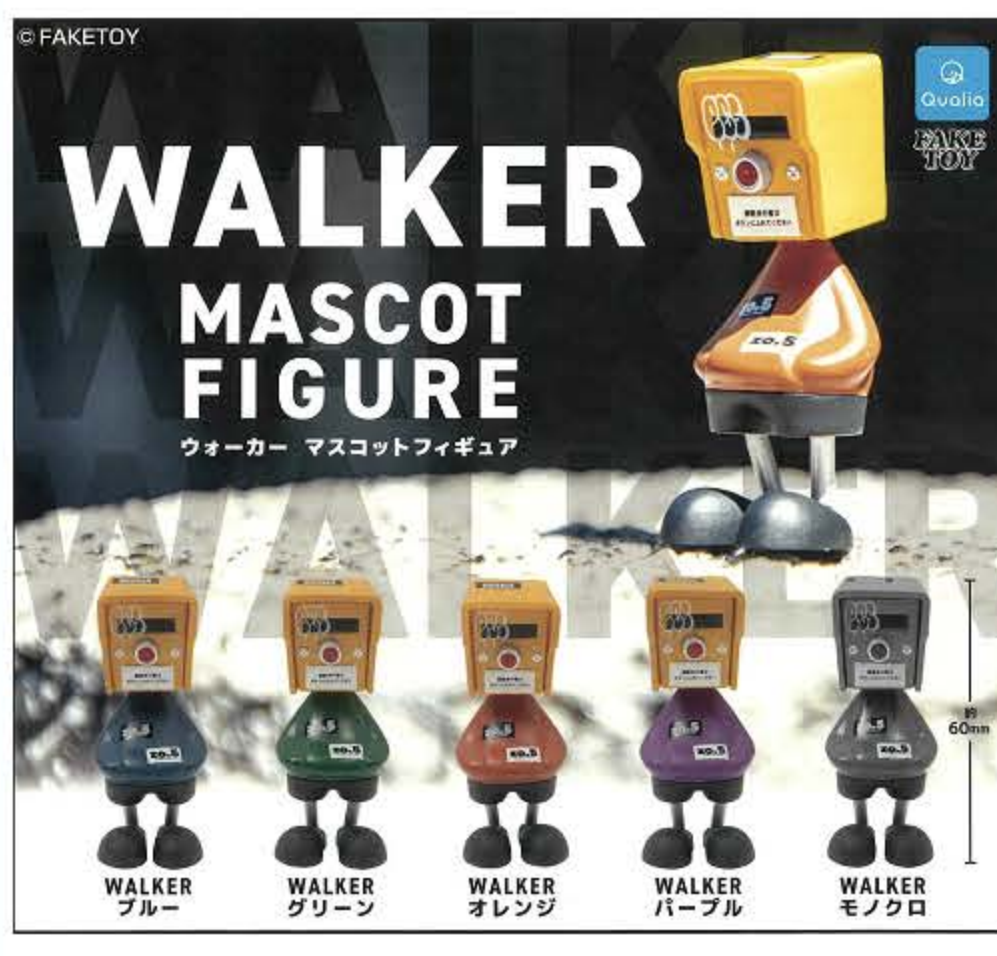

70440 WALKER MASCOT CAPSULE. Qualia Japan. $3.50, $17.50 for 5 assorted.