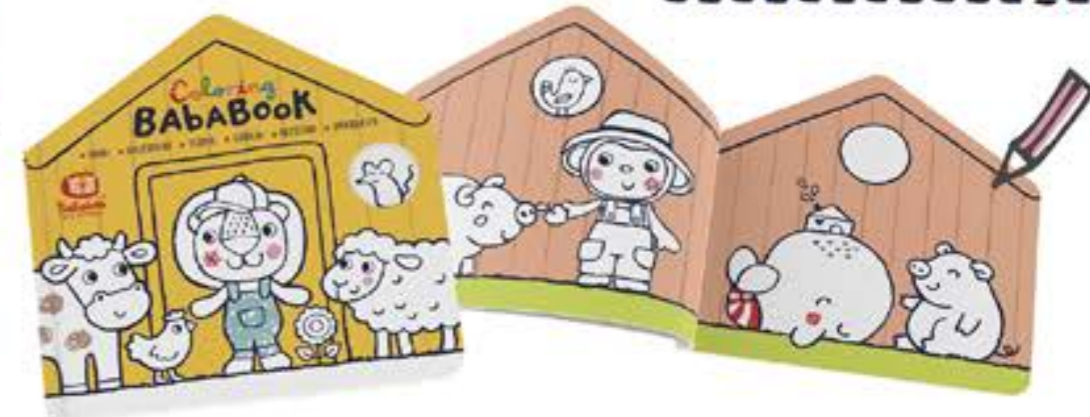

Farm

2+ YEARS

KB110327
Product: 8.6 x 8.6 x 0.3 inches
50 Pages
UPC: 4260676953277
Case Pack: 4

4 260676 953277

Wheels

2+ YEARS

KB110329
Product: 8.6 x 8.6 x 0.3 inches
50 Pages
UPC: 4260676953291
Case Pack: 4

4 260676 953291

Sea

3+ YEARS

KB110328
Product: 8.6 x 8.6 x 0.3 inches
50 Pages
UPC: 4260676953284
Case Pack: 4

4 260676 953284