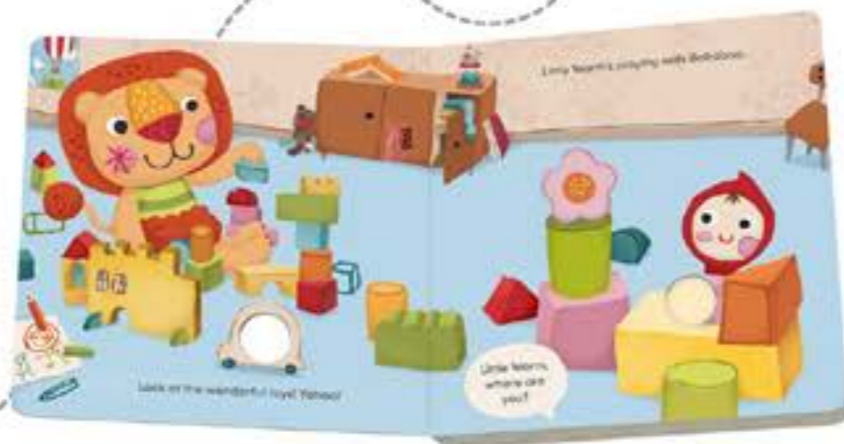

KB110204EN

Product: 6.7 x 6.7 x 0.7 inches
14 Pages
UPC: 9783949590054
Case Pack: 2

18+ MONTHS

9 783949 590054

Fingerplay Books

Little Worm Plays Hide-and-Seek. Peekaboo!

KB110206EN

Product: 6.7 x 6.7 x 0.4 inches
16 Pages
UPC: 9783949590122
Case Pack: 2

12+
MONTHS

- ★ A fun and interactive playbook with punched holes for fingerplay!
- ★ The little lion Bababoo and his friends play hide-and-peek with the worm

Hi There! Let's all be Friends!

KB110207EN

Product: 6.7 x 6.7 x 0.4 inches
16 Pages
UPC: 9783949590139
Case Pack: 2

12+
MONTHS

- ★ A fun and interactive playbook with punched holes for fingerplay!
- ★ Ideal for getting to know Bababoo and his friends

Coloring Books

My First Coloring BABABOOK 12+ MONTHS

- ✦ First coloring books with popular themes for kids 12+ months
- ✦ 50 coloring motifs per book
- ✦ Supports creativity and understanding shapes, colors, and objects
- ✦ Promotes gross fine motor skills