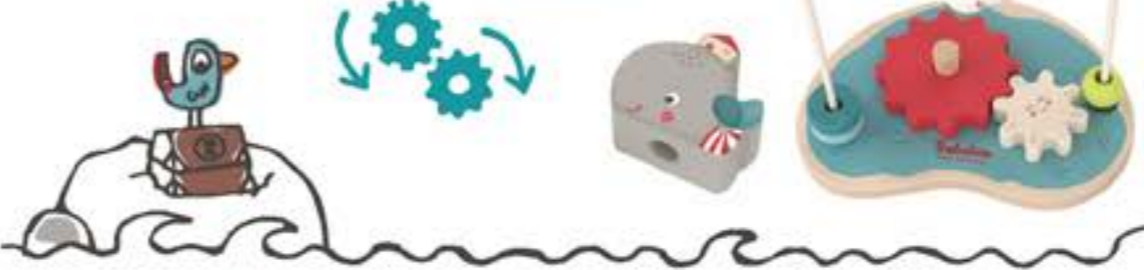

ACOUSTIC ELEMENT

Wilma Loves to Swim

KB110217EN

Packaging: 5.5 x 6.7 x 4.6 inches
 Product: 5.5 x 5.3 x 3.9 inches
 Content: 3 Pieces
 UPC: 4260676959842
 Case Pack: 4

12+ MONTHS

- Includes additional game features like an attachable play figure, one removable swimming ring and a rotating starfish

Miss Mali's Joyride

KB110220EN

Packaging: 5.5 x 6.7 x 3 inches
 Product: 4.7 x 5.5 x 2.9 inches
 Content: 1 Piece
 UPC: 4260676959828
 Case Pack: 4

12+ MONTHS

- Car to push back and forth
- Spheres in traffic light colors
- Seesaw and swaying function ensures long fun