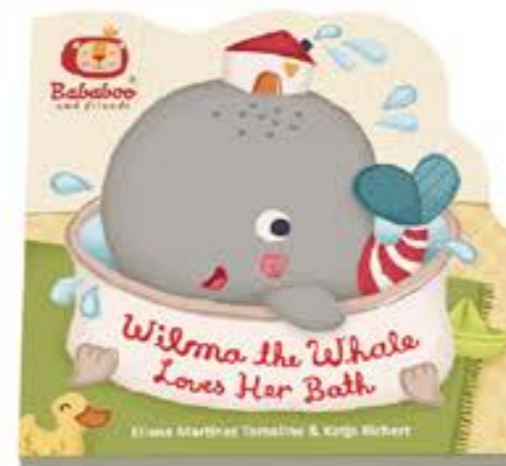

Bababoo Looks For His Teddy Bear

KB110202EN

Product: 6.7 x 6.7 x 0.7 inches
14 Pages
UPC: 9783949590023
Case Pack: 2

18+ MONTHS

9 783949 590023

Little Monkey Yuki Loves to Play

KB110205EN

Product: 6.7 x 6.7 x 0.7 inches
14 Pages
UPC: 9783949590047
Case Pack: 2

18+ MONTHS

9 783949 590047

Little Bunny Pippa Gets Dressed All By Herself

KB110203EN

Product: 6.7 x 6.7 x 0.7 inches
14 Pages
UPC: 9783949590030
Case Pack: 2

18+ MONTHS

9 783949 590030

Wilma the Whale Loves Her Bath

KB110204EN

Product: 6.7 x 6.7 x 0.7 inches
14 Pages
UPC: 9783949590054
Case Pack: 2

18+ MONTHS

9 783949 590054

Fingerplay Books

Little Worm Plays Hide-and-Seek. Peekaboo!

KB110206EN

Product: 6.7 x 6.7 x 0.4 inches
16 Pages
UPC: 9783949590122
Case Pack: 2

12+
MONTHS

- ★ A fun and interactive playbook with punched holes for fingerplay!
- ★ The little lion Bababoo and his friends play hide-and-peek with the worm

Hi There! Let's all be Friends!

KB110207EN

Product: 6.7 x 6.7 x 0.4 inches
16 Pages
UPC: 9783949590139
Case Pack: 2