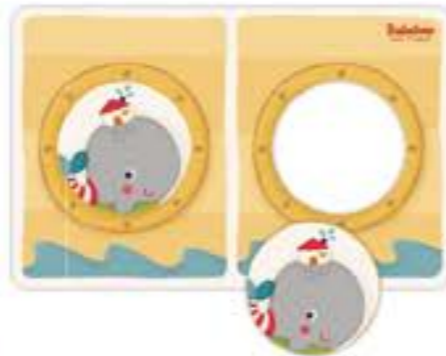

Match Pairs

KB110318

Packaging: 11.5 x 0.7 x 9 inches
 Product: each card 8.3 x 5.1 inches
 Content: 12 Pieces
 UPC: 4260676953185
 Case Pack: 4

12+ MONTHS

4 260676 953185

- ✦ Designed with easier pair relationships for kids 12+ months
- ✦ Learn pairs with Bababoo and friends!

Match Stories

KB110319

Packaging: 11.5 x 0.7 x 9 inches
 Product: each card 8.3 x 5.1 inches
 Content: 12 Pieces
 UPC: 4260676953192
 Case Pack: 4

18+ MONTHS

4 260676 953192

- ✦ Describe what Bababoo and his friends are doing in each scene
- ✦ Match the missing puzzle piece with the correct story

- ✧ Designed with easier pair relationships for kids 18+ months
- ✧ Learn shapes with Bababoo and friends!

Match Shapes

KB110320
 Packaging: 11.5 x 0.7 x 9 inches
 Product: each card 8.3 x 5.1 inches
 Content: 12 Pieces
 UPC: 4260676953208
 Case Pack: 4