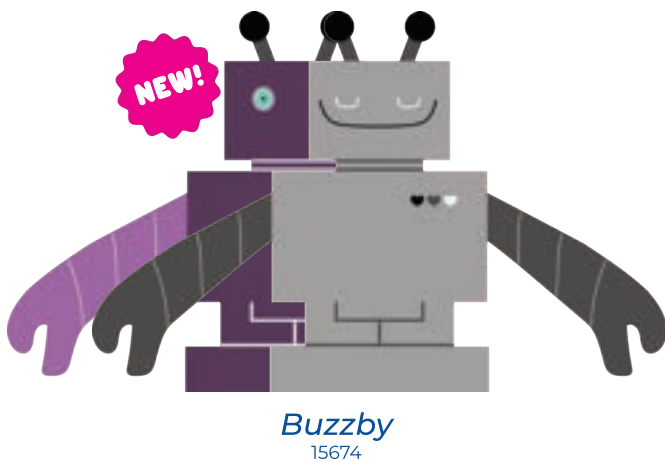

WE TAUGHT OUR PLUSH HOW TO HUG™

CLASSIC PLUSH

Weighted Plush Pillow Dolls

Meet Bumpas, the patented weighted plush pillow dolls are the newest members of our collection. Combining the love of a stuffed animal with the soothing weight of a blanket, Bumpas helps reduce stress, anxiety, and promotes better sleep. Its weighted arms create a sense of security, and when put together, form a heart for an extra-special hug.

2-SIDED

Weighted Arms To Hug You

Available colors:
Retail details page 10

Meet FANCIES, the patented weighted plush pillow dolls are the newest members of our collection. We call them 'Fancies' because that's how they prefer to be viewed. These 3lb dolls are the friends of our classic plushies. Their arms and legs are also weighted to give realistic hugs, promoting a sense of security and reducing stress and anxiety, while creating the same calming effect as the original classics. Whether you like robots, astronauts, monkeys, or Kozi's with the squinty eyes they will all hug and love you forever.

2-SIDED

Retail details page 11

Weighted Arms To Hug You

FAQS

Evenly weighted segmented arms for deeper hugs & sensory comfort

Eyes closed ready to drift off asleep

Weighted hands to gently hold you

3 hearts symbolizing "I love you"