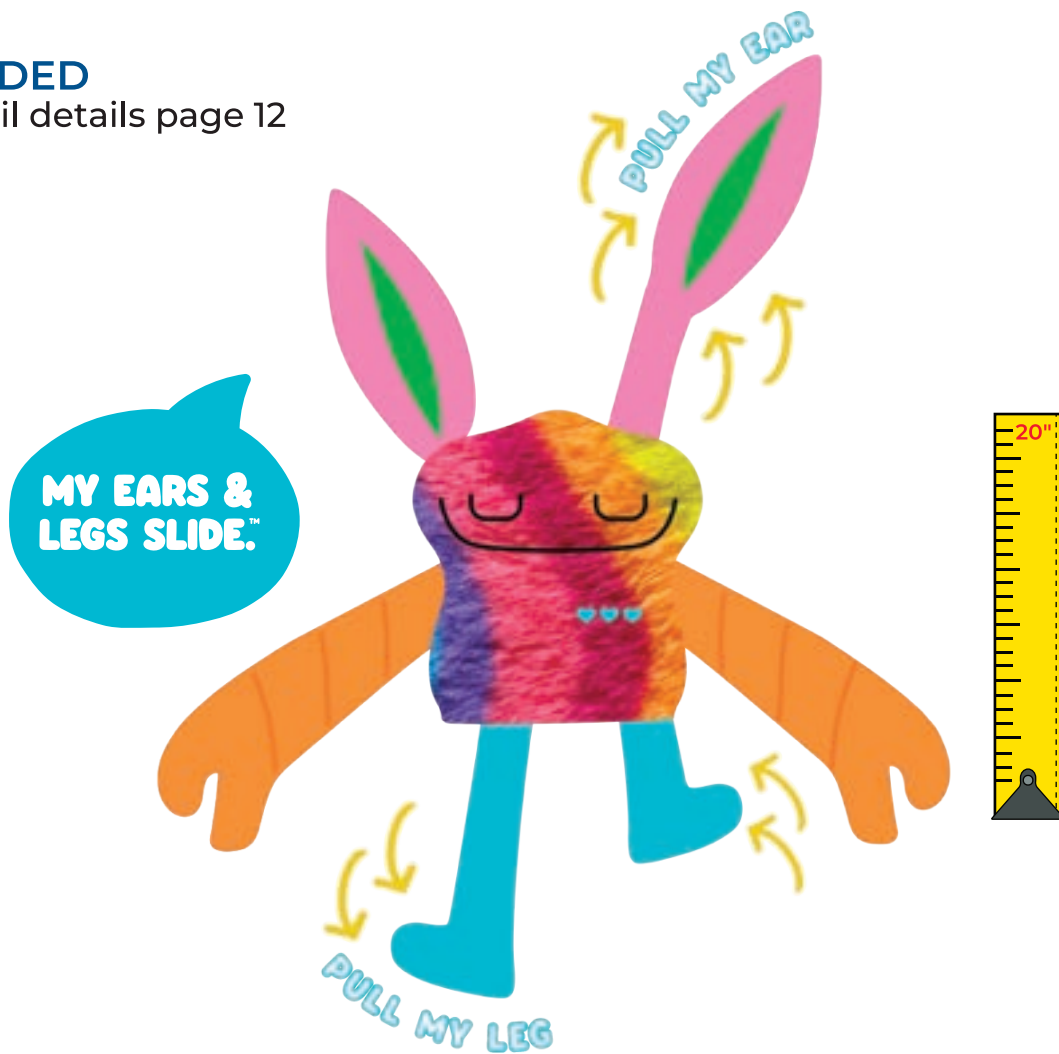

OOPTIE™ is another one of our creative inventions that lets you pull the ears of the dolls upwards through their bodies. You can then pull their legs down and enjoy the sensation of them sliding through the doll. They love being played with over and over again.

2-SIDED

Retail details page 12

Toki
15664