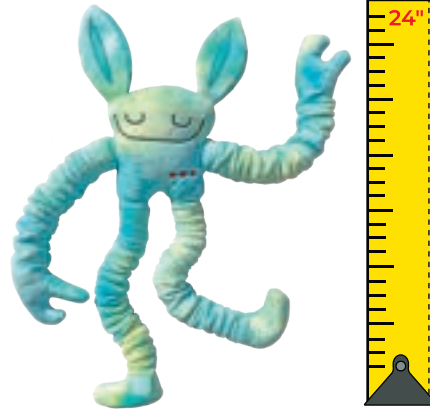

Hug, Stretch & Pop

Mushies have extra-long retractable "POP TUBE" arms and legs that stretch up to 18". These bendable, popping tubes help with focus and mood. With Velcro hands and feet, you can wear and take your Mushie anywhere!

2-SIDED