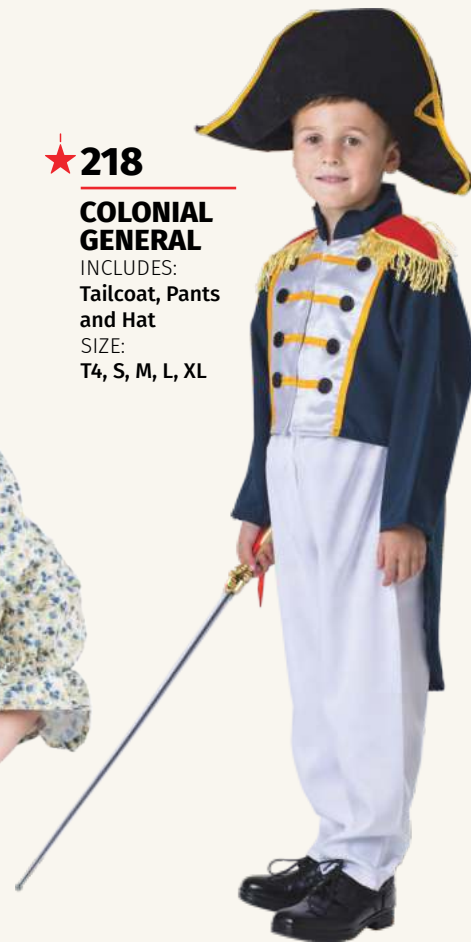

COLONIAL GENERAL

INCLUDES: Tailcoat, Pants and Hat

SIZE:

T4, S, M, L, XL