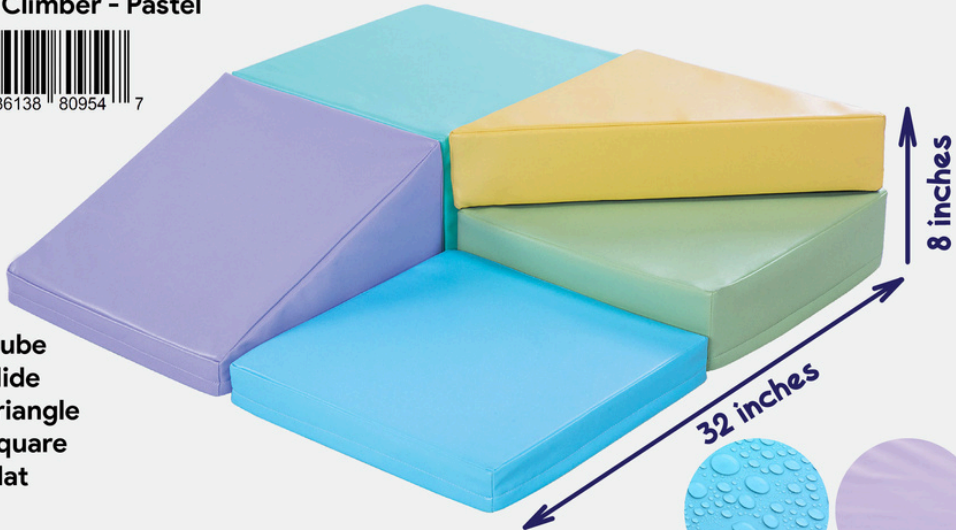

Non-Slip Surface

Folding Exercise Tumble Mat for Home Gyms

#3176
Case Pack - 1

#3173
Corner Climber

- 1 Cube
- 1 Slide
- 1 Triangle
- 1 Square
- 1 Mat

Waterproof surface

Non-Slip Surface

#3184
Corner Climber - Pastel

- 1 Cube
- 1 Slide
- 1 Triangle
- 1 Square
- 1 Mat

Waterproof surface

Non-Slip Surface

#3173 & #3184
Case Pack - 1

Soft Play Area Sets

#3182

Deluxe Corner Climber

**Waterproof
surface**