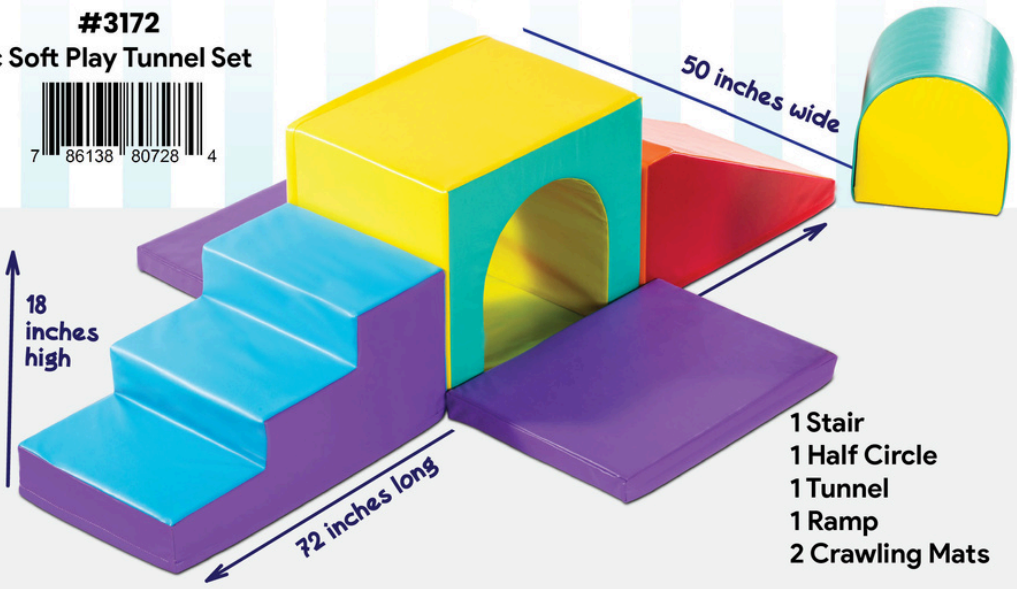

**Non-Slip
Surface**

- 1 Straight Slide
- 1 Square
- 1 Curve Slide
- 2 Quarter Round Mats
- 1 Stair

Certified Safe

Thoroughly Tested

#3182
Case Pack - 1

#3172

6 Pc Soft Play Tunnel Set

- 1 Stair
- 1 Half Circle
- 1 Tunnel
- 1 Ramp
- 2 Crawling Mats