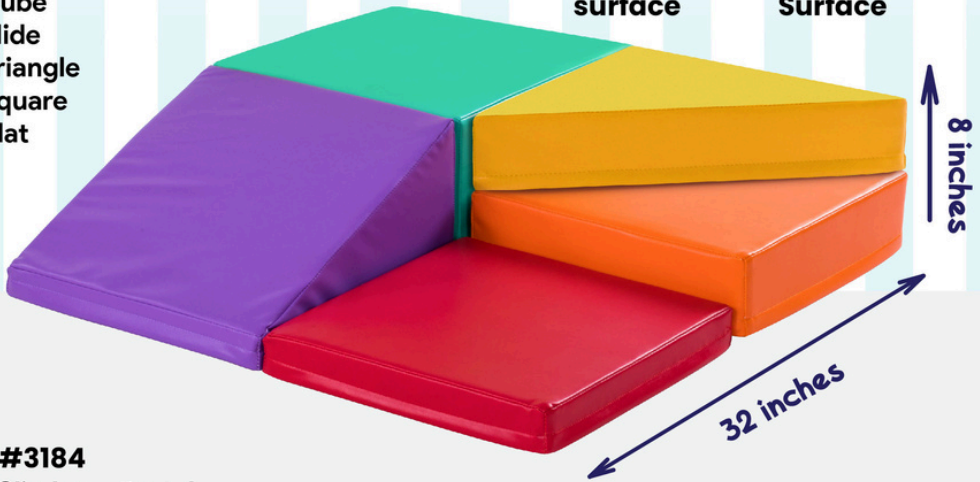

Non-Slip Surface

Folding Exercise Tumble Mat for Home Gyms

#3176
Case Pack - 1

#3173
Corner Climber

- 1 Cube
- 1 Slide
- 1 Triangle
- 1 Square
- 1 Mat

Waterproof surface

Non-Slip Surface

#3184
Corner Climber - Pastel

- 1 Cube
- 1 Slide
- 1 Triangle
- 1 Square
- 1 Mat

Waterproof surface

Non-Slip Surface

#3173 & #3184
Case Pack - 1

Soft Play Area Sets

#3182

Deluxe Corner Climber

**Waterproof
surface**