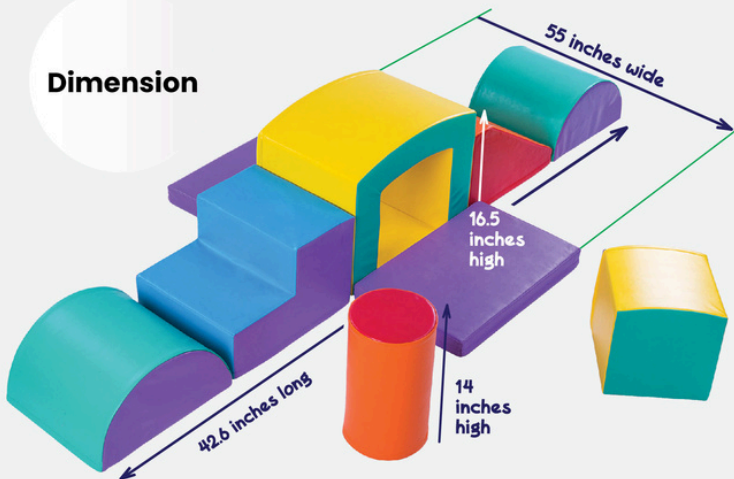

- 1 Square
- 1 Stair
- 1 Tunnel
- 1 Slide

18
inches
high

72 inches long

Certified Safe

Thoroughly Tested

#3174
Case Pack - 1

#3180
9 Pc Soft Play Area Set

Waterproof
surface

Non-Slip
Surface

Certified Safe

Thoroughly Tested

Dimension

- 1 Square
- 2 Small Semi circles
- 1 Tunnel
- 1 Slide
- 2 Mats
- 1 Cylinder
- 1 Stair

#3180
Case Pack - 1

Endless Imaginative Play Possibilities

#3181