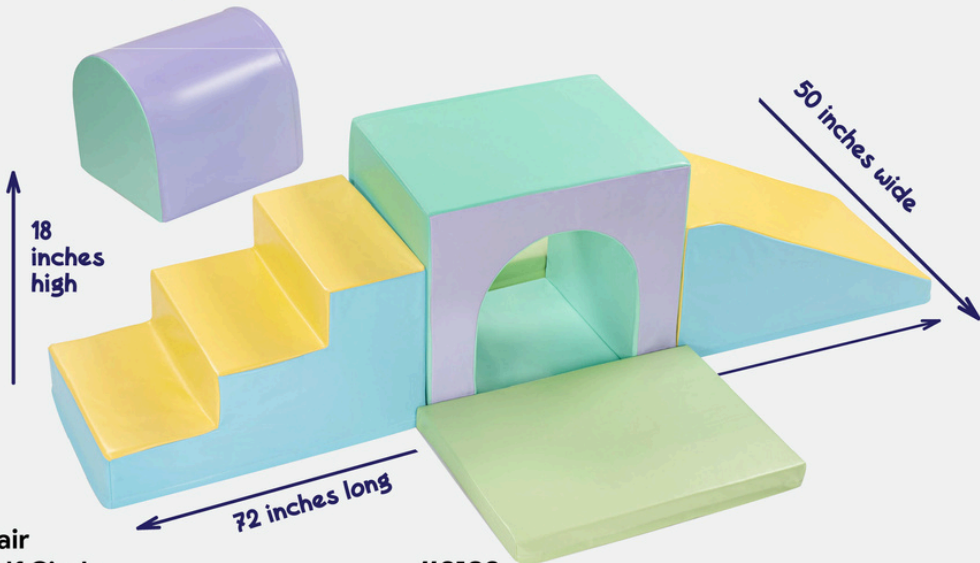

- 1 Cube
- 1 Slide
- 1 Triangle
- 1 Square
- 1 Mat

Waterproof surface

Non-Slip Surface

#3173 & #3184
Case Pack - 1

Soft Play Area Sets

#3182

Deluxe Corner Climber

**Waterproof
surface**

**Non-Slip
Surface**

- 1 Straight Slide
- 1 Square
- 1 Curve Slide
- 2 Quarter Round Mats
- 1 Stair

Certified Safe

Thoroughly Tested

#3182
Case Pack - 1

#3172

6 Pc Soft Play Tunnel Set

- 1 Stair
- 1 Half Circle
- 1 Tunnel
- 1 Ramp
- 2 Crawling Mats

- 1 Stair
- 1 Half Circle
- 1 Tunnel
- 1 Ramp
- 2 Crawling Mats

#3183

6 Pc Soft Play Tunnel Set

Pastel

#3172 & #3183
Case Pack - 1

#3174
4 Pc Soft Play Tunnel Set

**Waterproof
surface**

**Non-Slip
Surface**