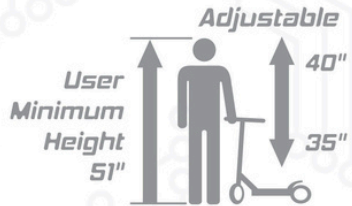

GoScootMax

**#3134 - BK
Black**

7 86138 80805 2

Adjustable

Max Weight
110 lbs.

Lean to steer

**#3134 - R
Red**

7 86138 80368 2

**#3134
Case Pack - 6**

GoScoot *Ultimate*

with Increased Suspension System

#3146-P
Pink

#3146-BL
Blue

#3146-BK
Black

Max Weight 200 lbs.

#3146
Case Pack - 2