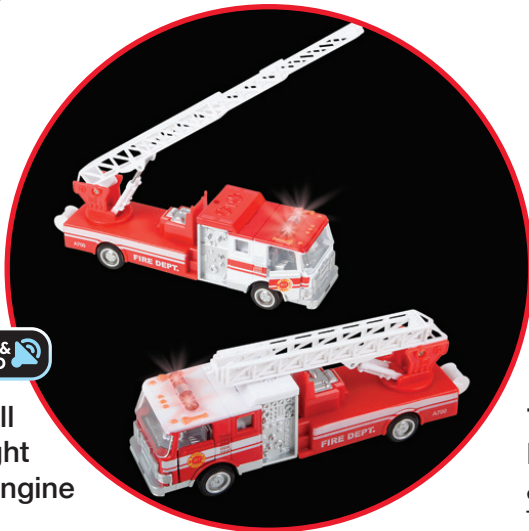

5.5" Die-Cast Pull Back Fire Truck
TVE-FIRE5

$3.75 Piece
$45.00 Display
12 PIECES/DISPLAY
⚠️ SMALL PARTS

7" Die-Cast Pull Back Sonic Light & Sound Fire Engine
TVE-FIRSO

$6.67 Piece/$80.00 Display
12 PIECES/DISPLAY | ⚠️ SMALL PARTS