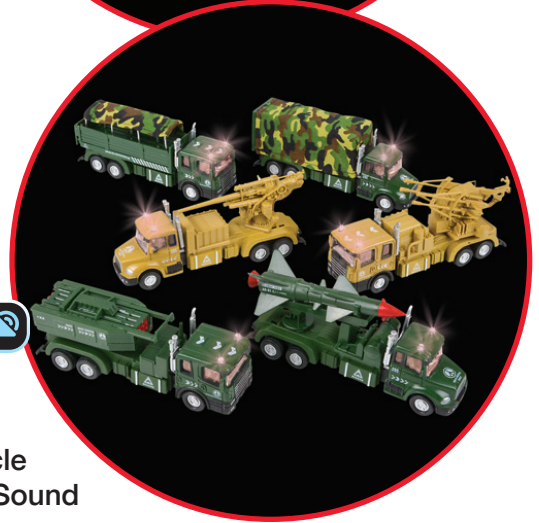

LIGHT & SOUND

6" Die-Cast Pull Back Military Vehicle with Light & Sound

TVE-MILLI
$3.00 Piece/$36.00 Display
12 PIECES/DISPLAY | ⚠ SMALL PARTS