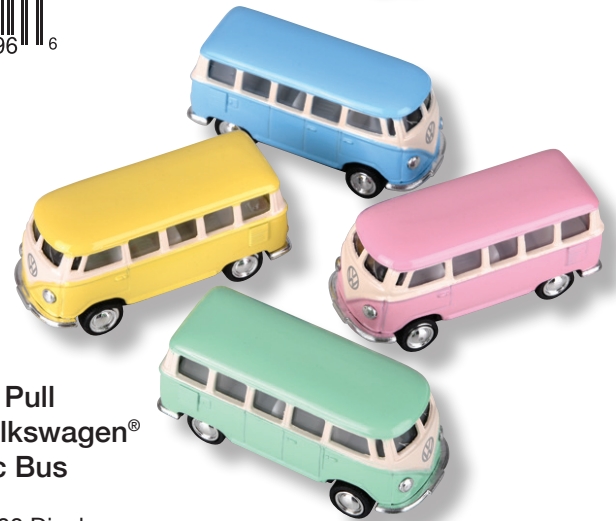

**2.5" Die-Cast Pull Back
1962 Volkswagen®
Printed Bus Keychain**

TVE-VKBSB
$1.85 Piece/$22.20 Display
1 DOZEN/DISPLAY | ⚠ SMALL PARTS

0 97138 96301 7

**2.5" Die-Cast
Pull Back 1962
Volkswagen® Printed
Classic Bus**

TVE-VWBS2
$2.00 Piece/$24.00 Display
1 DOZEN/DISPLAY | SCALE 1/64 | ⚠ SMALL PARTS

0 97138 96296 6

**2.5" Die-Cast Pull
Back 1962 Volkswagen®
Pastel Bus Keychain**

TVE-VKBSK
$2.00 Piece/$24.00 Display
1 DOZEN/DISPLAY | ⚠ SMALL PARTS

0 97138 96300 0

**2.5" Die-Cast Pull
Back 1962 Volkswagen®
Pastel Classic Bus**

TVE-VWBS3
$2.00 Piece/$24.00 Display
1 DOZEN/DISPLAY | SCALE 1/64 | ⚠ SMALL PARTS

0 97138 96295 9

**2" Die-Cast Pull
Back Mini
Volkswagen® Bus**

TVE-VWBMI
$1.98 Piece/$23.75 Display
12 PIECES/DISPLAY | ⚠ SMALL PARTS

0 97138 92649 4

**2" Die-Cast Pull
Back Volkswagen®
Mini Pastel
Flower Power Bus**

TVE-VMBPP
$2.05 Piece/$24.50 Display
1 DOZEN/DISPLAY | ⚠ SMALL PARTS

0 97138 94549 5