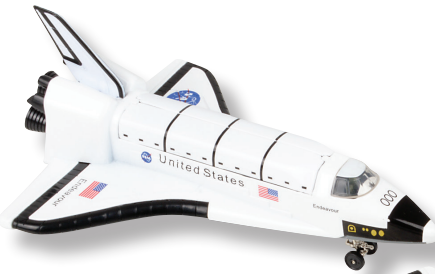

**4" Die-Cast Pull Back
Air Whale Helicopter**

TVE-AIRWH

\$3.42 Piece/\$41.00 Display

12 PIECES/DISPLAY | ⚠ SMALL PARTS

0 97138 92709 5

5" Die-Cast Pull Back Space Shuttle
TVE-SPSHU
\$3.25 Piece/\$39.00 Dozen
12 PIECES/DISPLAY | ⚠ SMALL PARTS