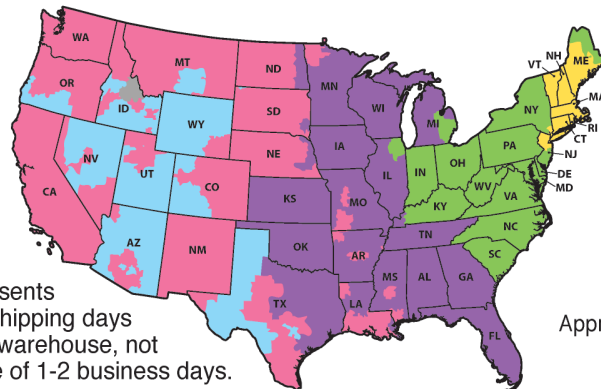

For current item pricing please contact your local sales rep or visit our website at www.thetoynetwork.com

ENHANCED SHIPPING

IN THE CONTIGUOUS UNITED STATES

Each zone number represents approximate number of shipping days from our Massachusetts warehouse, not including processing time of 1-2 business days.