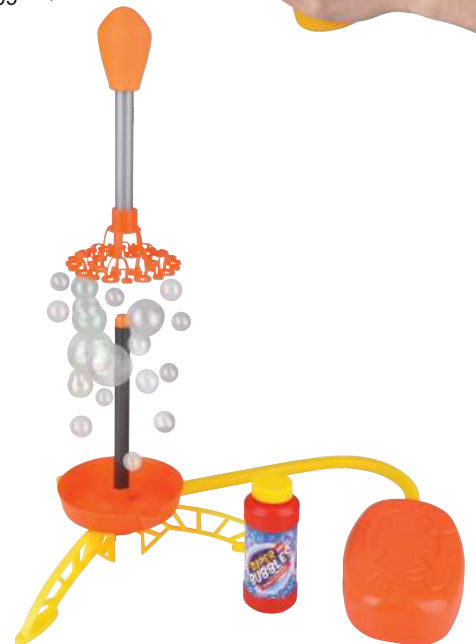

\$6.75 Piece

4 OZ. BUBBLES INCLUDED | EACH PIECE ON CARD

Lanard® Bubble Rocket

TUB-LABUR

\$9.50 Piece

8 OZ. BUBBLES INCLUDED

EACH PIECE IN WINDOW BOX

Lanard® Riptide Wave Thrower
 TUB-LARIP
 \$6.25 Piece
 EACH PIECE ON CARD