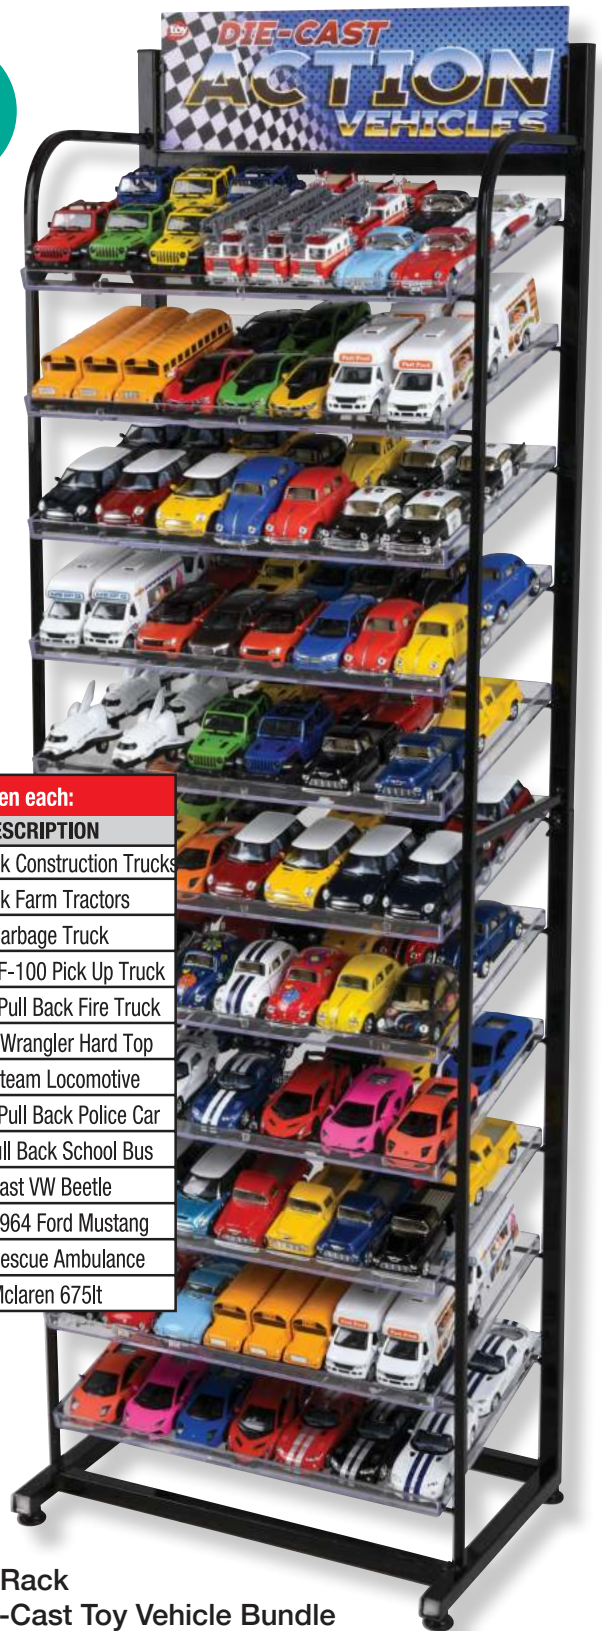

TVE-DISRB Contains 1 Dozen each:	
ITEM #	PRODUCT DESCRIPTION
TVE-CONS5	5.25" Pull Back Construction Trucks
TVE-DICTR	3.75" Pull Back Farm Tractors
TVE-SANTR	6" Pull Back Garbage Truck
TVE-F100P	5" 1956 Ford F-100 Pick Up Truck
TVE-FIRE5	5.5" Die-cast Pull Back Fire Truck
TVE-JWRAN	5" 2018 Jeep Wrangler Hard Top
TVE-LOC05	5" Pull Back Steam Locomotive
TVE-POLI4	4.5" Die-cast Pull Back Police Car
TVE-SCHB5	5" Die-cast Pull Back School Bus
TVE-VWBE5	5" 1967 Die-cast VW Beetle
TVE-MUST5	5" Pull Back 1964 Ford Mustang
TVE-RESAM	5" Pull Back Rescue Ambulance
TVE-MC675	5" Pull Back McLaren 675lt

**56" Metal Display Rack
and 156 Piece Die-Cast Toy Vehicle Bundle**

TVE-DISRB

$851.00 Bundle

INCLUDES 156 3.75"-5.5" DIE-CAST VEHICLES AND 56" DISPLAY UNIT

ASSEMBLY REQUIRED | ASSORTMENTS MAY VARY | ⚠ SMALL PARTS

0 97138 94236 4