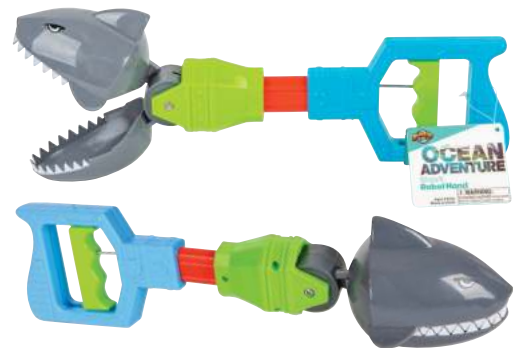

14" Shark Robot Hand
TAM-SHAGR

$2.25 Piece

EACH PIECE WITH HANG TAG | ⚠️ SMALL PARTS