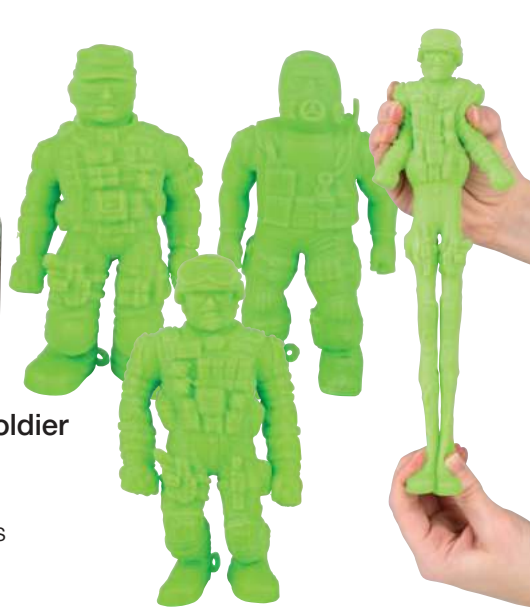

3" Moody Face Ball

TBA-MOODY
\$1.50 Piece/\$48.00 Display
32 PIECES/DISPLAY | ⚠️ SMALL PARTS

6" Stretchy Sand Toy Soldier

TCA-STSTS
\$1.65 Piece/\$19.80 Dozen
EACH PIECE WITH HANG TAG
1 DOZEN/DISPLAY | ⚠️ SMALL PARTS