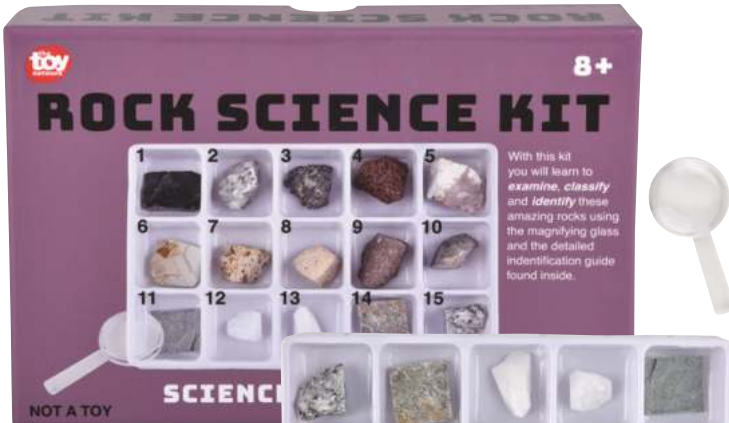

Rock Science Kit
TLN-SKROC
$5.25 Set
⚠️ SMALL PARTS