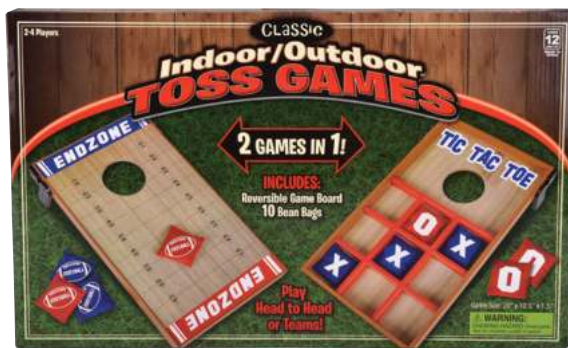

2-in-1 Wooden Indoor/Outdoor Toss Game
TGA-WTOGA
$16.50 Set
EACH SET IN PRINTED BOX | ⚠️ SMALL PARTS