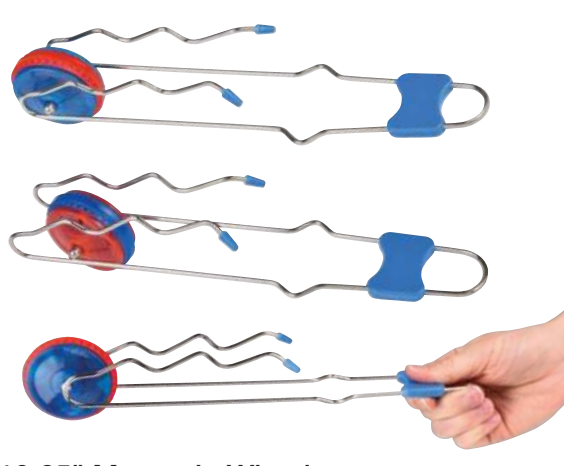

10.25" Magnetic Wheel
TCA-MAGCB
$1.98 Piece/$23.75 Dozen
EACH SET IN PRINTED BOX | ⚠️ SMALL PARTS