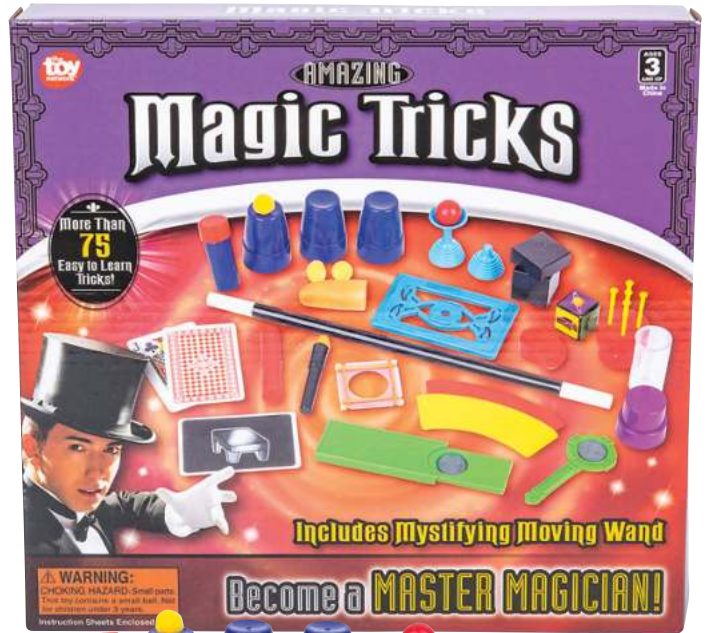

Mega Magic Tricks Box

TJK-MTMEG

$5.25 Box

75 PIECES/BOX | EACH SET IN PRINTED BOX | ⚠ SMALL PARTS