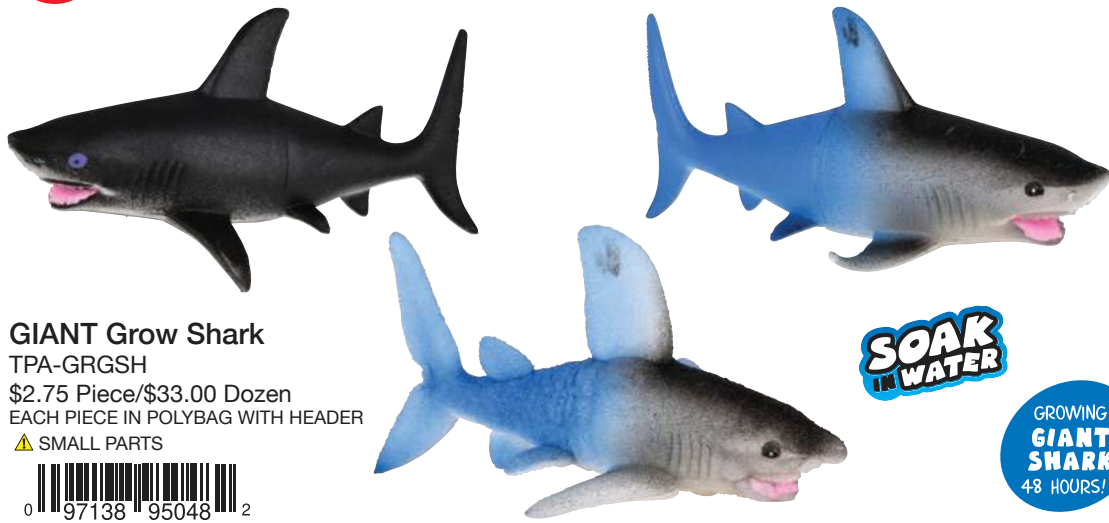

**SOAK
IN
WATER**

**GROWING
GIANT
SHARK
48 HOURS!**

**GROWING
GIANT
FROG
48 HOURS!**

**SOAK
IN
WATER**

**GROWING
GIANT
LIZARD
48 HOURS!**