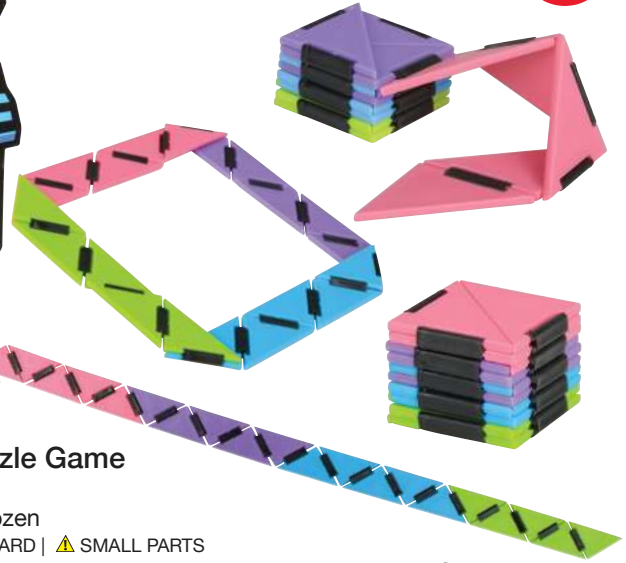

3.25" Flip Cube
TGA-FLCUB
\$1.75 Piece/\$42.00 Display
EACH PIECE ON HANG TAG
24 PIECES/DISPLAY | ⚠ SMALL PARTS

7" Flip & Fold Puzzle Game
TGA-FLFOL
\$1.30 Piece/\$15.50 Dozen
EACH PIECE ON BLISTER CARD | ⚠ SMALL PARTS