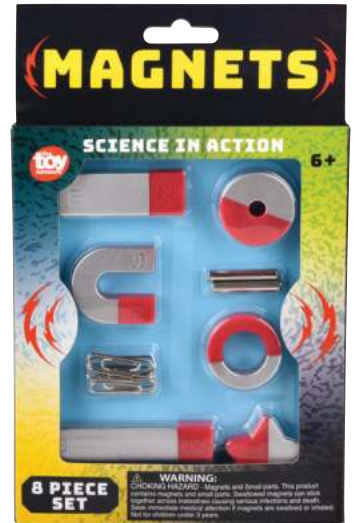

10.25" Magnetic Wheel
TCA-MAGWH
$1.75 Piece/$21.00 Dozen
EACH SET IN BLISTER CARD | ⚠️ SMALL PARTS