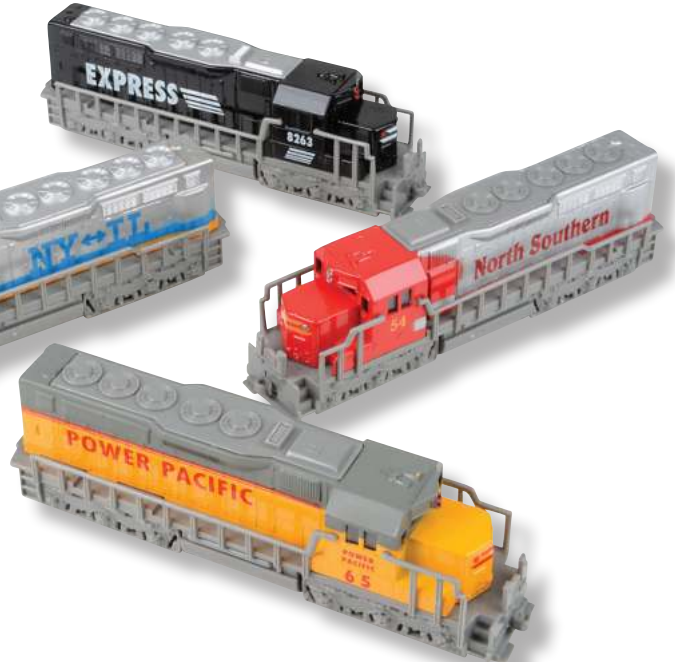

7" Die-Cast Pull Back Freight Train
TVE-TRAFR

$5.00 Piece/$60.00 Display
12 PIECES/DISPLAY | ▲ SMALL PARTS

0 97138 92685 2