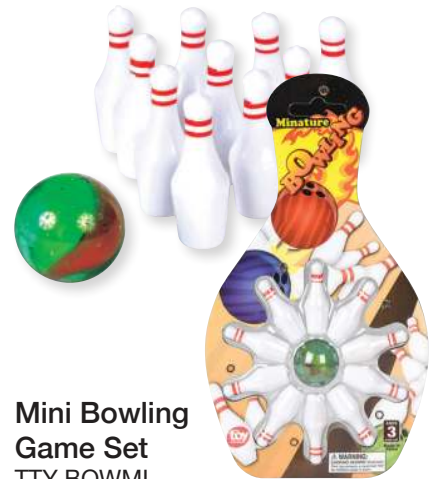

Mini Desktop Pickleball Set
 TTY-MIPIC
 \$3.50 Set
 EACH SET IN BLISTER CARD
 ⚠️ SMALL PARTS & BALL

Mini Desktop Wooden Bowling Game
 TTY-BOWWO
 \$3.50 Set
 EACH SET IN PRINTED BOX
 ⚠️ SMALL PARTS & MARBLE