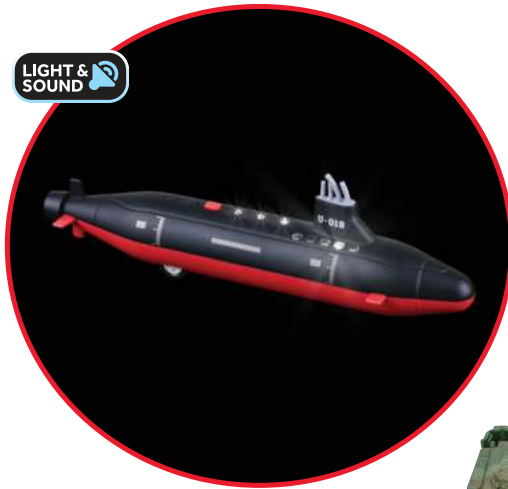

TVE-SUBM8
\$4.34 Piece/\$52.00 Display
1 DOZEN/DISPLAY | ⚠️ SMALL PARTS

8.5" Die-Cast Pull Back Aircraft Carrier with Light & Sound

TVE-AIRCR
\$6.34 Piece/\$38.00 Display
6 PIECES/DISPLAY | ⚠️ SMALL PARTS