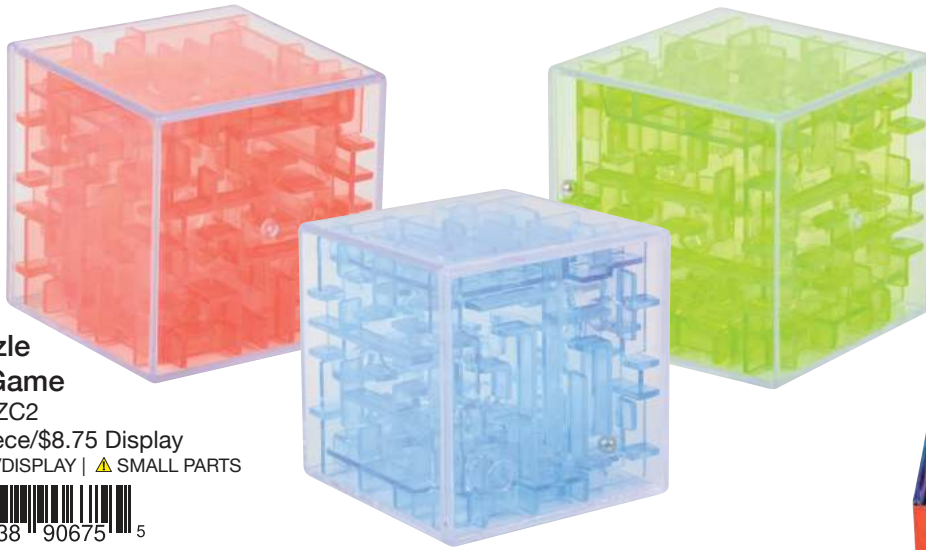

12 PIECES/DISPLAY | ⚠ SMALL PARTS

0 97138 94242 5

2.75" Building Block Pull Back Race Car

TVE-BBRAC

\$1.30 Piece/\$15.50 Display

12 PIECES/DISPLAY | ⚠ SMALL PARTS

0 97138 94241 8

**2" Puzzle
Cube Game**
TGA-PUZC2
\$0.73 Piece/\$8.75 Display
12 PIECES/DISPLAY | ⚠️ SMALL PARTS