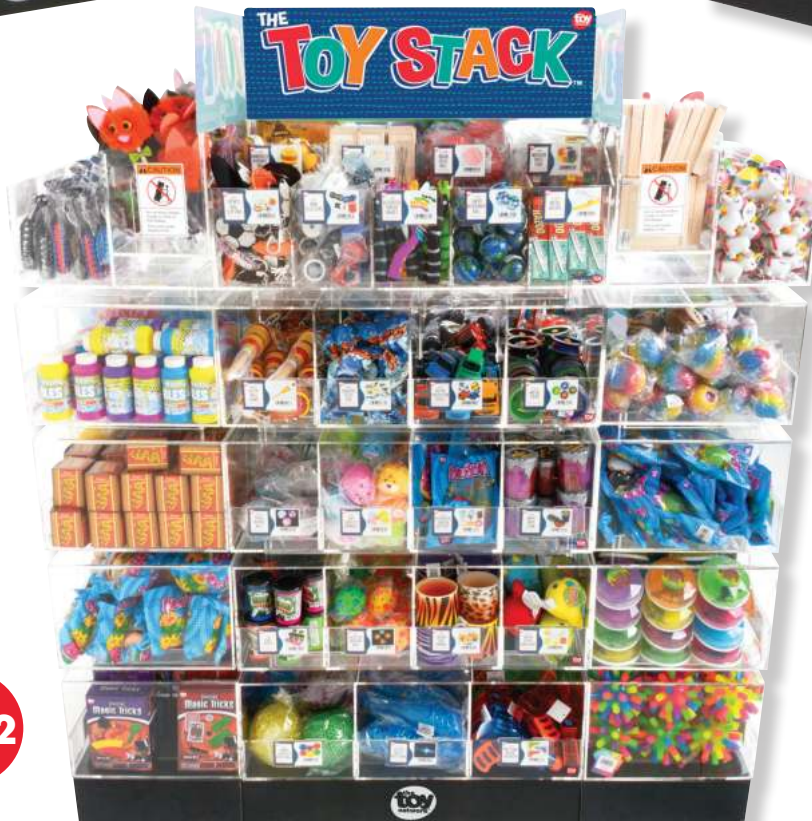

HOLDS
1872
TOYS
APPROXIMATE

QUAD STACK TKI-TZQUA

GO BIG! Our quad stack only requires 2' X 4' of floor space. Kit includes: 4 bases, 20 Acrylic stacking bins and 4 Headers. Holds 96 unique items. Dimensions 54"H X 24"W X 48"D. Assembly required.
$3,630.15/Unit