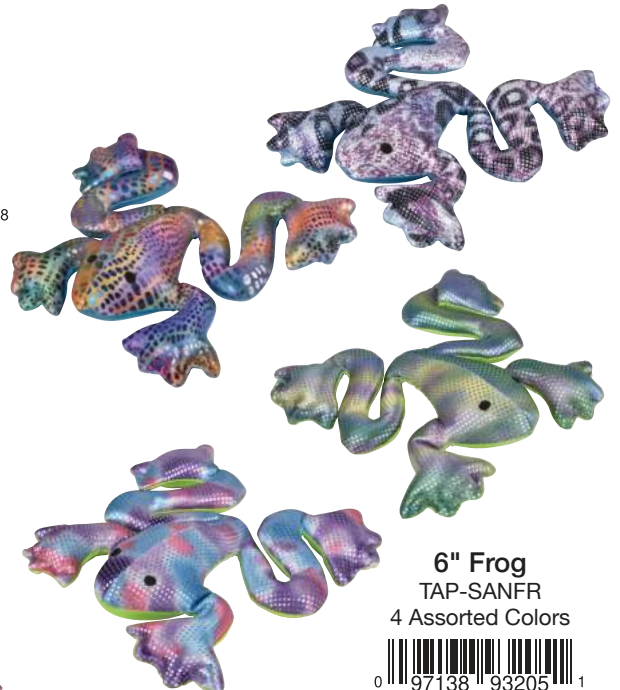

8.5" Lizard
TAP-SANLI
4 Assorted Colors