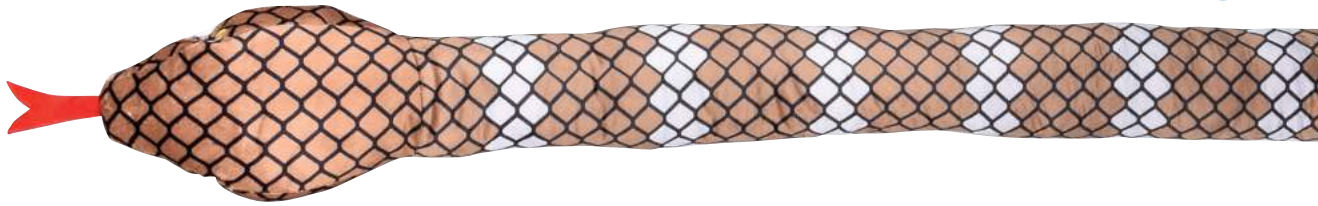

ECO SAFE SNAKE PLUSH

37

TAP-SSRAT

TAP-SSSBO