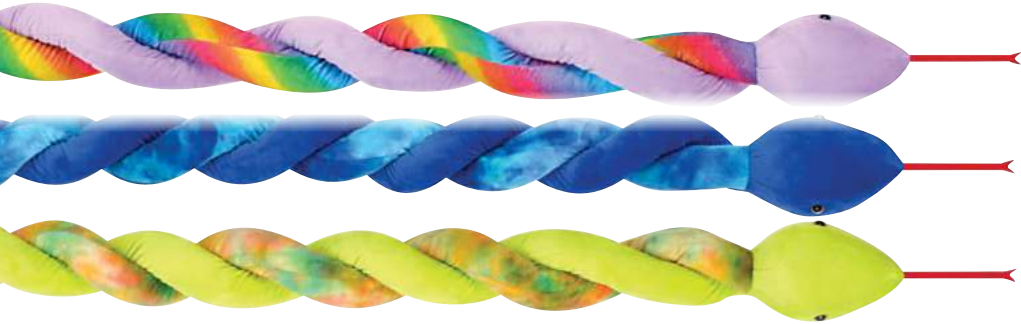

Snake Assortment

TAP-67TWS