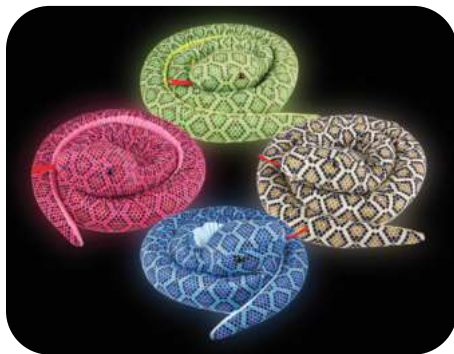

67" Glow in the Dark Diamond Back Snake Plush

TAP-SGD67

$9.00 Piece

NO COLOR CHOICE AVAILABLE | ⚠ SMALL PARTS