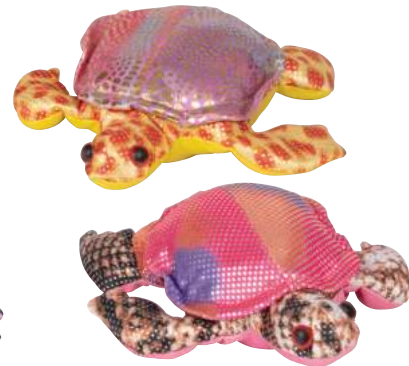

5" Sea Turtle
TAP-SANTU
2 Assorted Colors
0 97138 93208 2