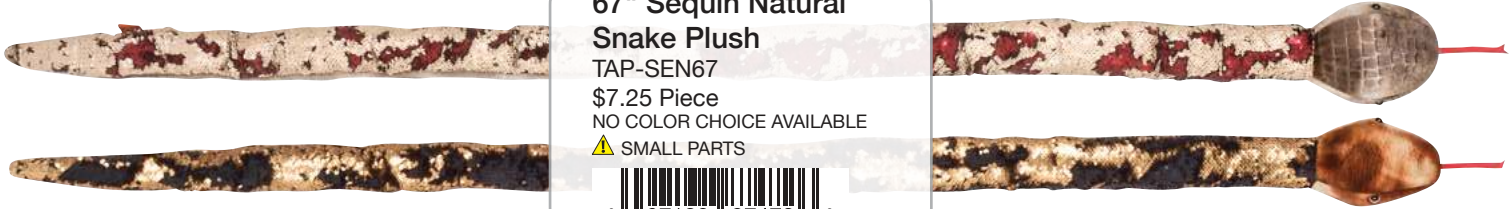

67" Sequin Natural Snake Plush
TAP-SEN67
$7.25 Piece
NO COLOR CHOICE AVAILABLE
⚠️ SMALL PARTS

0 97138 87472 6