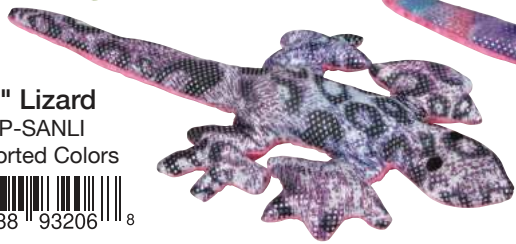

6.5" Elephant
TAP-SANEL
3 Assorted Colors

7" Alligator
TAP-SANAL

6.5" Giraffe
TAP-SANGI

3 Assorted Colors

8.5" Lizard
TAP-SANLI

4 Assorted Colors

9.5" Lizard
TAP-SANLZ

3 Assorted Colors