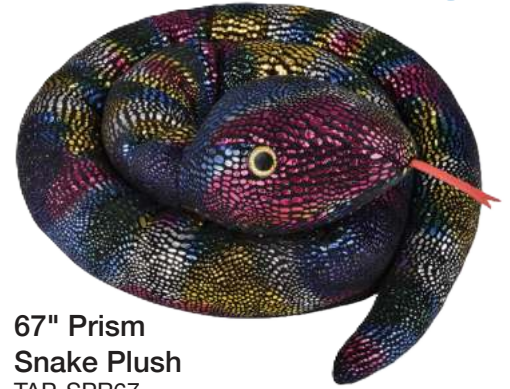

\$3.75 Piece/\$15.00 Unit

EACH PIECE ON HANG TAG

4 PIECES/UNIT | ⚠ SMALL PARTS

67" Black Eastern Indigo Snake Plush

TAP-SBI67

\$7.25 Piece

⚠ SMALL PARTS

67" Prism Snake Plush