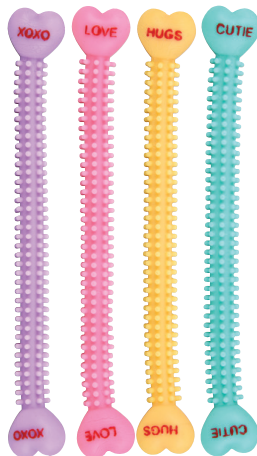

\$1.38 Piece/\$16.50 Display
EACH PIECE IN PRINTED BOX | 1 DOZEN/DISPLAY | ⚠ SMALL PARTS

0 97138 97649 9

VALENTINE'S DAY NOVELTIES

NEW
2.7" Grow A Boyfriend
TJK-GRBOY

\$0.92 Piece/\$11.00 Display
EACH PIECE IN BLISTER CARD | 1 DOZEN/DISPLAY | © 2024 RINCO | ⚠️ SMALL PARTS

NEW
2.7" Grow A Girlfriend
TJK-GRGIR

\$0.92 Piece/\$11.00 Display
EACH PIECE IN BLISTER CARD | 1 DOZEN/DISPLAY | © 2024 RINCO | ⚠️ SMALL PARTS

2" Valentine's Day Micro Squish
TZV-SMF24

\$0.75 Piece/\$18.00 Unit
24 PIECES/UNIT | © 2022 RINCO | ⚠️ SMALL PARTS

1.5" Valentine's
Gummy Characters
TZV-GUMMY

\$0.46 Piece/\$11.00 Display
24 PIECES/DISPLAY
© 2019 RINCO | ⚠️ SMALL PARTS

8" Valentine's Day Stretchy String
TZV-STSTR

\$0.58 Piece/\$13.75 Canister
24 PIECES/CANISTER | © 2022 RINCO | ⚠️ SMALL PARTS

3.5" Valentine's Day Rubber Ducky
TZV-DUCK3

\$1.75 Piece/\$21.00 Display
EACH PIECE ON HANG TAG
1 DOZEN/DISPLAY | © 2023 RINCO | ⚠️ SMALL PARTS

The Toy Network
350 Commerce Drive
Fall River, MA 02720

PRSR^T STD
U.S. Postage
PAID
RHODE ISLAND NOVELTY