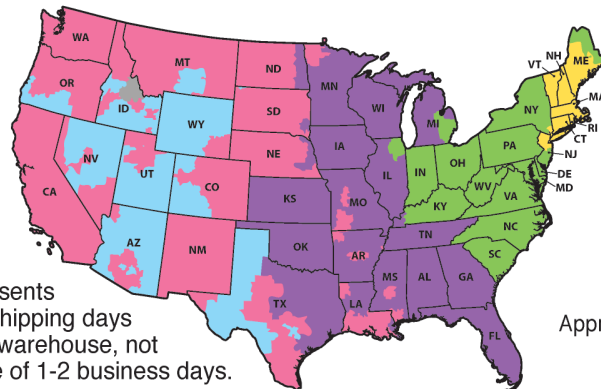

EMAIL

info@THETOYNETWORK.com

For current item pricing please contact your local sales rep or visit our website at www.thetoynetwork.com

ENHANCED SHIPPING

IN THE CONTIGUOUS UNITED STATES

Each zone number represents approximate number of shipping days from our Massachusetts warehouse, not including processing time of 1-2 business days.

1 DAY
2 DAYS
3 DAYS
4 DAYS
5 DAYS
6 DAYS

Approximate Scheduled Shipping Days From Fall River, MA

VALENTINE'S DAY PLUSH

1

7" Clutch Crew Bear Plush

TAP-CLBEA

\$5.00 Piece

EACH PIECE ON HANG TAG