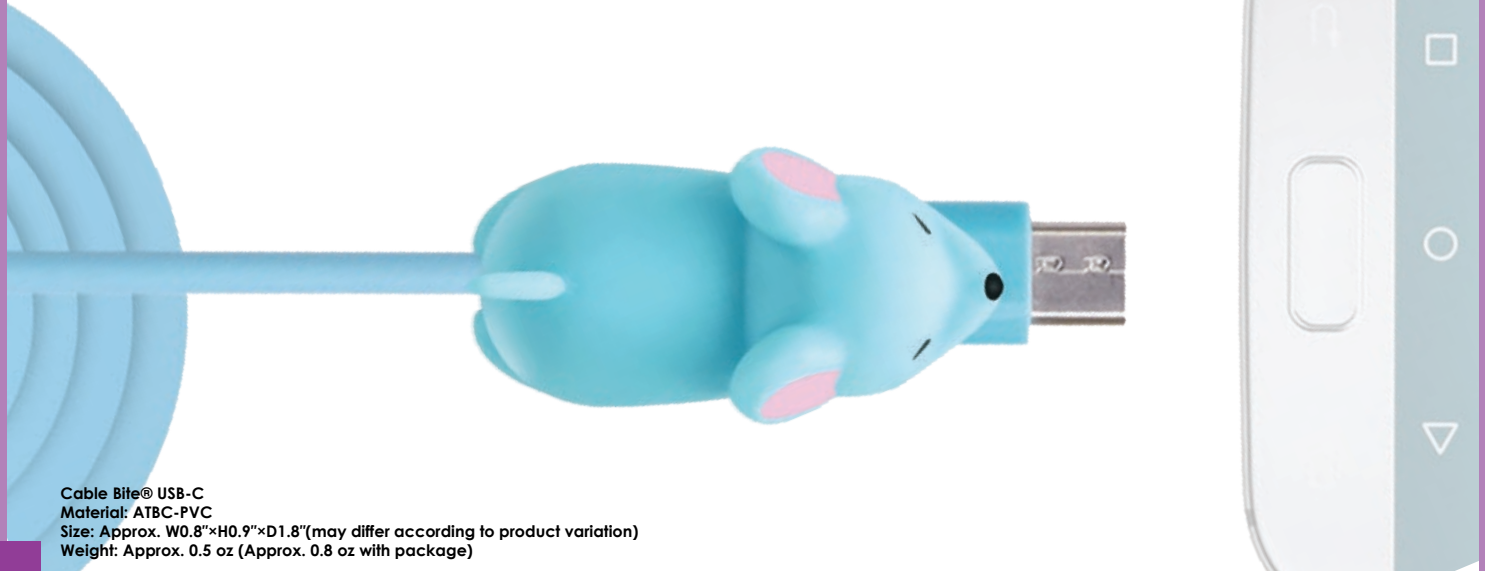

1

Slot the cable into the split opening

2

Push and fit the cable to secure it

Cable Bite® USB-C
Material: ATBC-PVC
Size: Approx. W0.8"×H0.9"×D1.8"(may differ according to product variation)
Weight: Approx. 0.5 oz (Approx. 0.8 oz with package)