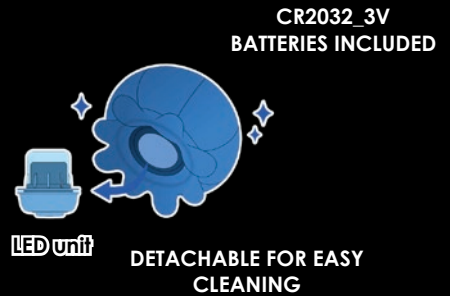

CR2032_3V
BATTERIES INCLUDED

LED unit

DETACHABLE FOR EASY
CLEANING

Dims and brightens in a relaxing cycle~