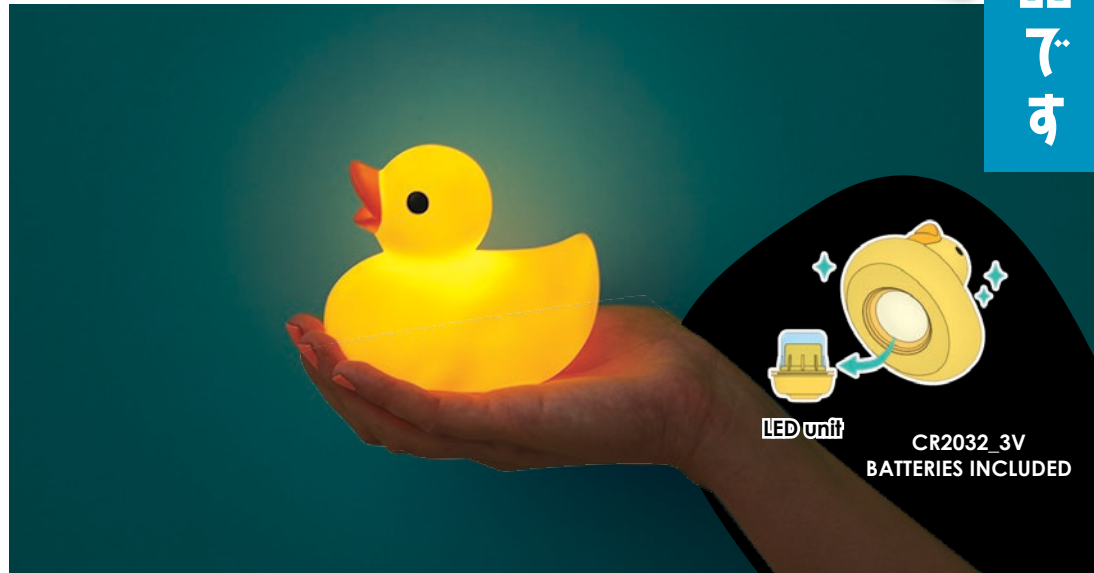

Ages 3+

Duck (Yellow) - BAC64137

4 542202 641378

LED unit

CR2032_3V
BATTERIES INCLUDED

*PACKAGING MAY DIFFER BY STYLES

GRADATION BATH LIGHT

Float the Jellyfish Bath Light in your tub and time your breathing to the soft pulsating light for instant relaxation and healing~