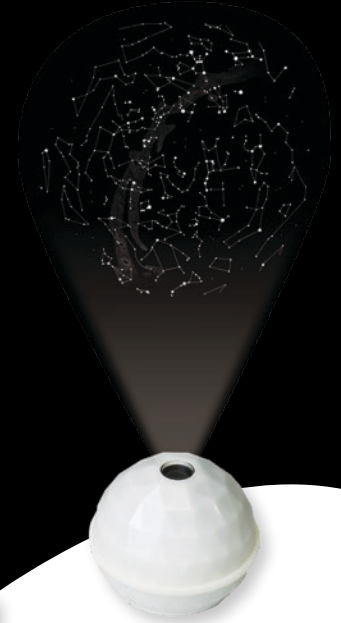

Ages 3+

When activated with the on/off switch, these domes project star maps of the Northern or Southern hemispheres! A 60-minute sleep timer makes them the perfect nightlight.

Northern Hemisphere - VRT42371

Southern Hemisphere - VRT42559

CR2032
BATTERIES INCLUDED

*PACKAGING MAY DIFFER
BETWEEN STYLES

MR. YUPYCHIL DOOR LIGHT

Add some space-tacular fun to your entry way with this motion sensor door light!

*SEE PAGE 7 FOR ADDITIONAL STYLES