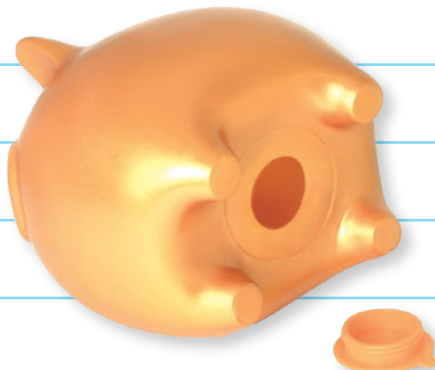

CR2032 BATTERIES INCLUDED

*PACKAGING MAY DIFFER BETWEEN STYLES