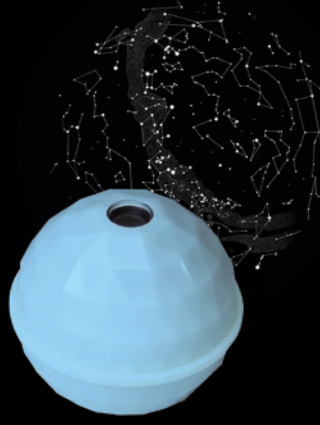

Projector Dome
Material: ABS, etc.
Size: Approx. W2.4"xH2.2"xD2.4"
Weight: Approx. 3.6oz

PROJECTOR DOME OCEAN

Manta Ray (Pink) - VRT42546

*PACKAGING MAY DIFFER
BETWEEN STYLES

PROJECTOR DOME STAR MAP

SPACE ス
ペ
ー
ス

Ages 3+

When activated with the on/off switch, these domes project star maps of the Northern or Southern hemispheres! A 60-minute sleep timer makes them the perfect nightlight.

Northern Hemisphere - VRT42371