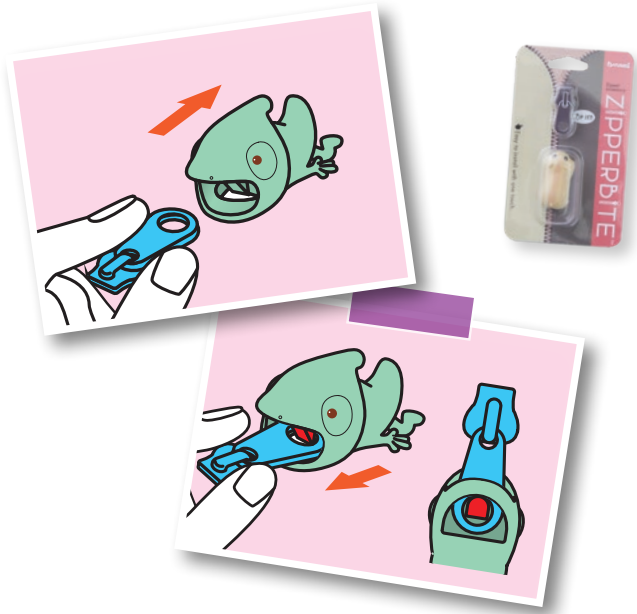

ZIPPERBITE®

Adorable animal friends who "BITE" onto your phone cord to protect your Lightning charger!

Cat (Black) - VRT42749

Hamster - VRT42750

Chameleon - VRT42751

Monkey - VRT42752

Sloth - VRT42753

Panda - VRT42754

Cat (Gray) - VRT42755

Otter - VRT42756

Shiba Inu - VRT42757

Unicorn - VRT42758

Ages 6+

Rainbomb

As the Rainbomb floats on the surface of your tub, it leaves a colorful rainbow behind!

Star (Lemonade) - BAC64154