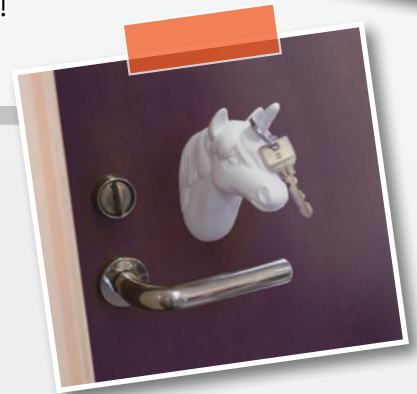

SENSOR LIGHT

Pink Elephant (Light) - VRT42248

White Unicorn (Light) - VRT42460

Sensor lights brighten for 20 seconds when they detect movement!
LR44 BATTERIES INCLUDED

SOUND HOOK

White Dog (Sound) - VRT42463