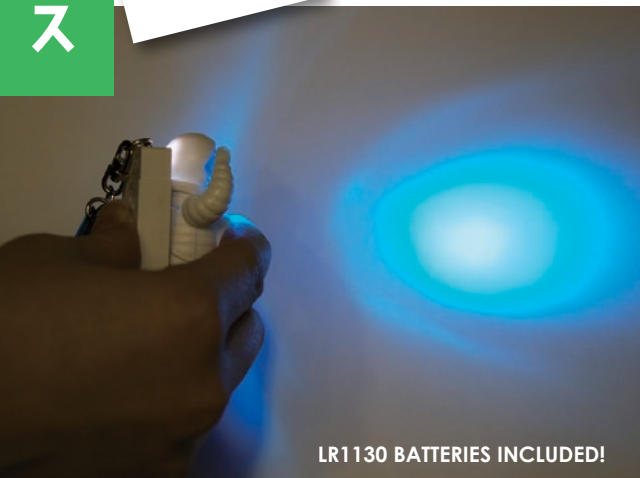

Ages 3+

MR. YUPYCHIL KEY LIGHT

Take the intrepid Mr. Yupychil with you on the go! Press the badge on his suit to help you see in the dark on earth or in space.

LR1130 BATTERIES INCLUDED!

4 542202 421116

4 542202 421123

4 542202 421130