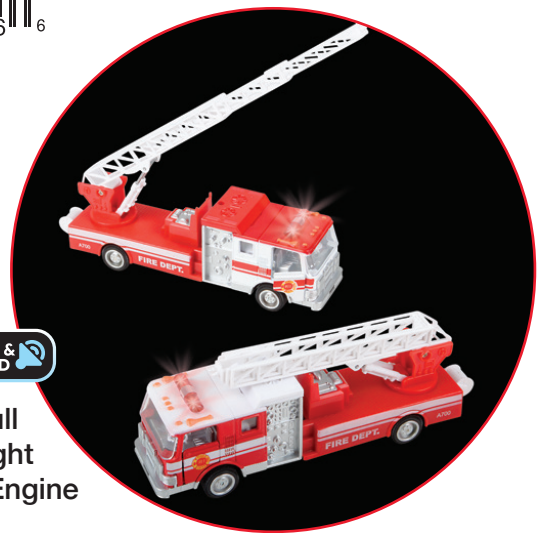

LIGHT & SOUND